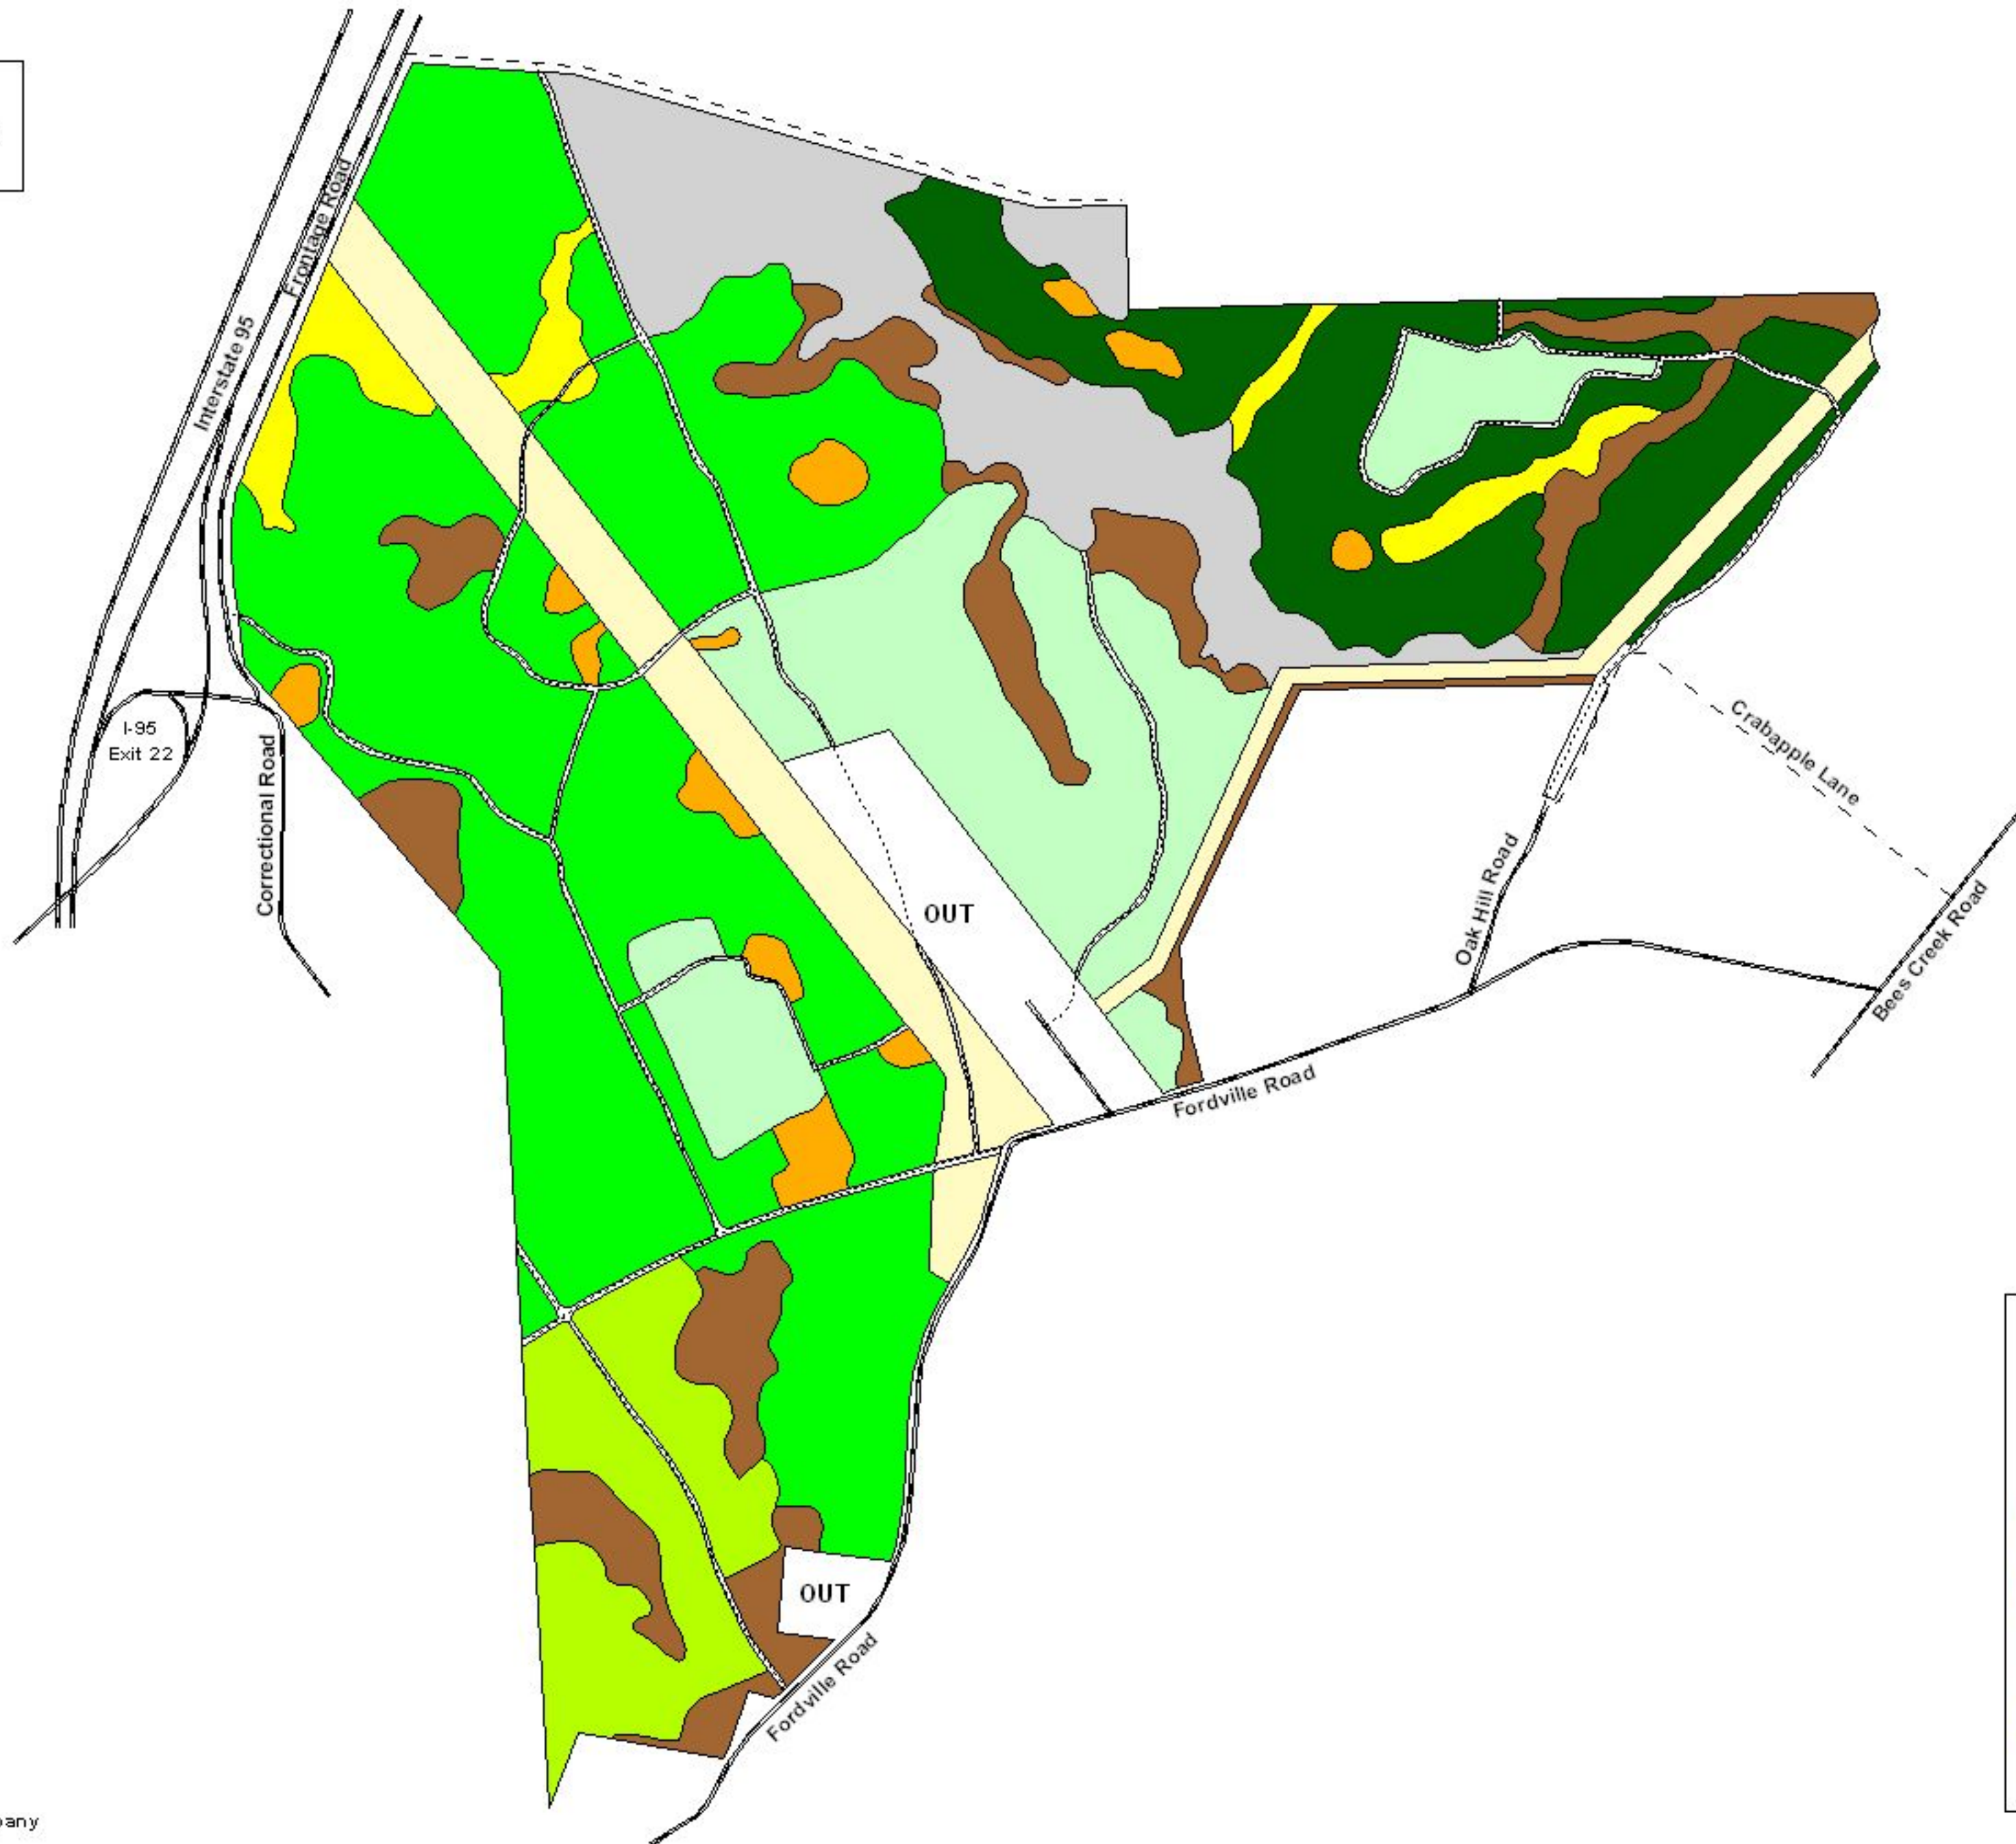

**A Forest Type Map  
of the Moultrie Tract**  
Ridgeland, SC

**LEGEND**

**Road Type**

- County Unpaved
- Paved

**Woods**

- Property Line
- Gum Pond
- Hardwood Flat
- 1978 Loblolly Plantation
- 1985 Loblolly Plantation
- 1989 Loblolly Plantation
- 1991 Loblolly Plantation
- Natural Regeneration
- Pine-Hardwood Flat
- Power Line

SCALE: 1 inch = 850 feet