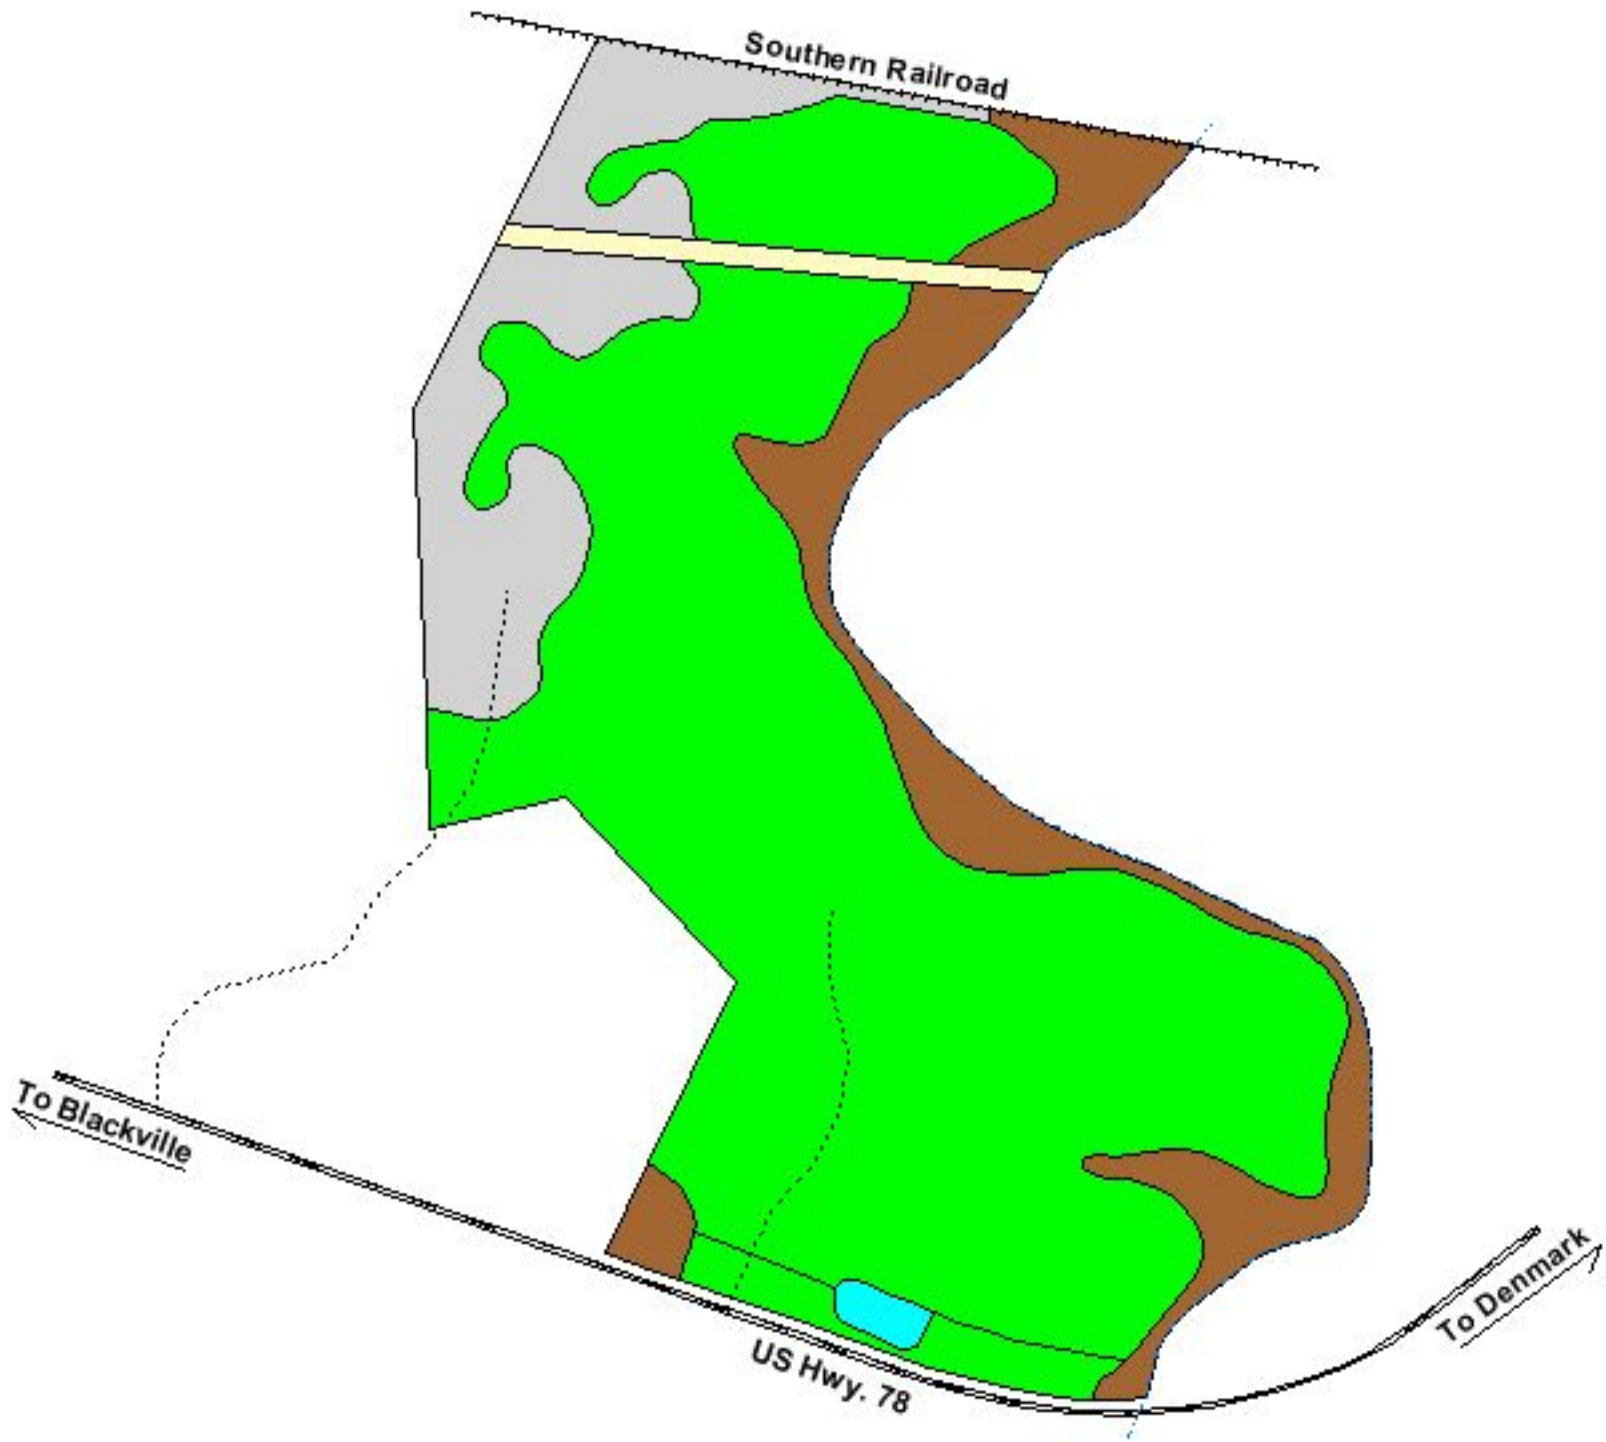

A Forest Type Map of the Bates Tract

Barnwell County, SC

LEGEND

-  Railroad
-  Stream
- Road**
-  Paved
-  Woods
-  Property Line
-  Borrow Pit
-  Bottomland Hardwood
-  Hardwood
-  Native Pine
-  Power Line

SCALE: 1 inch = 660 feet