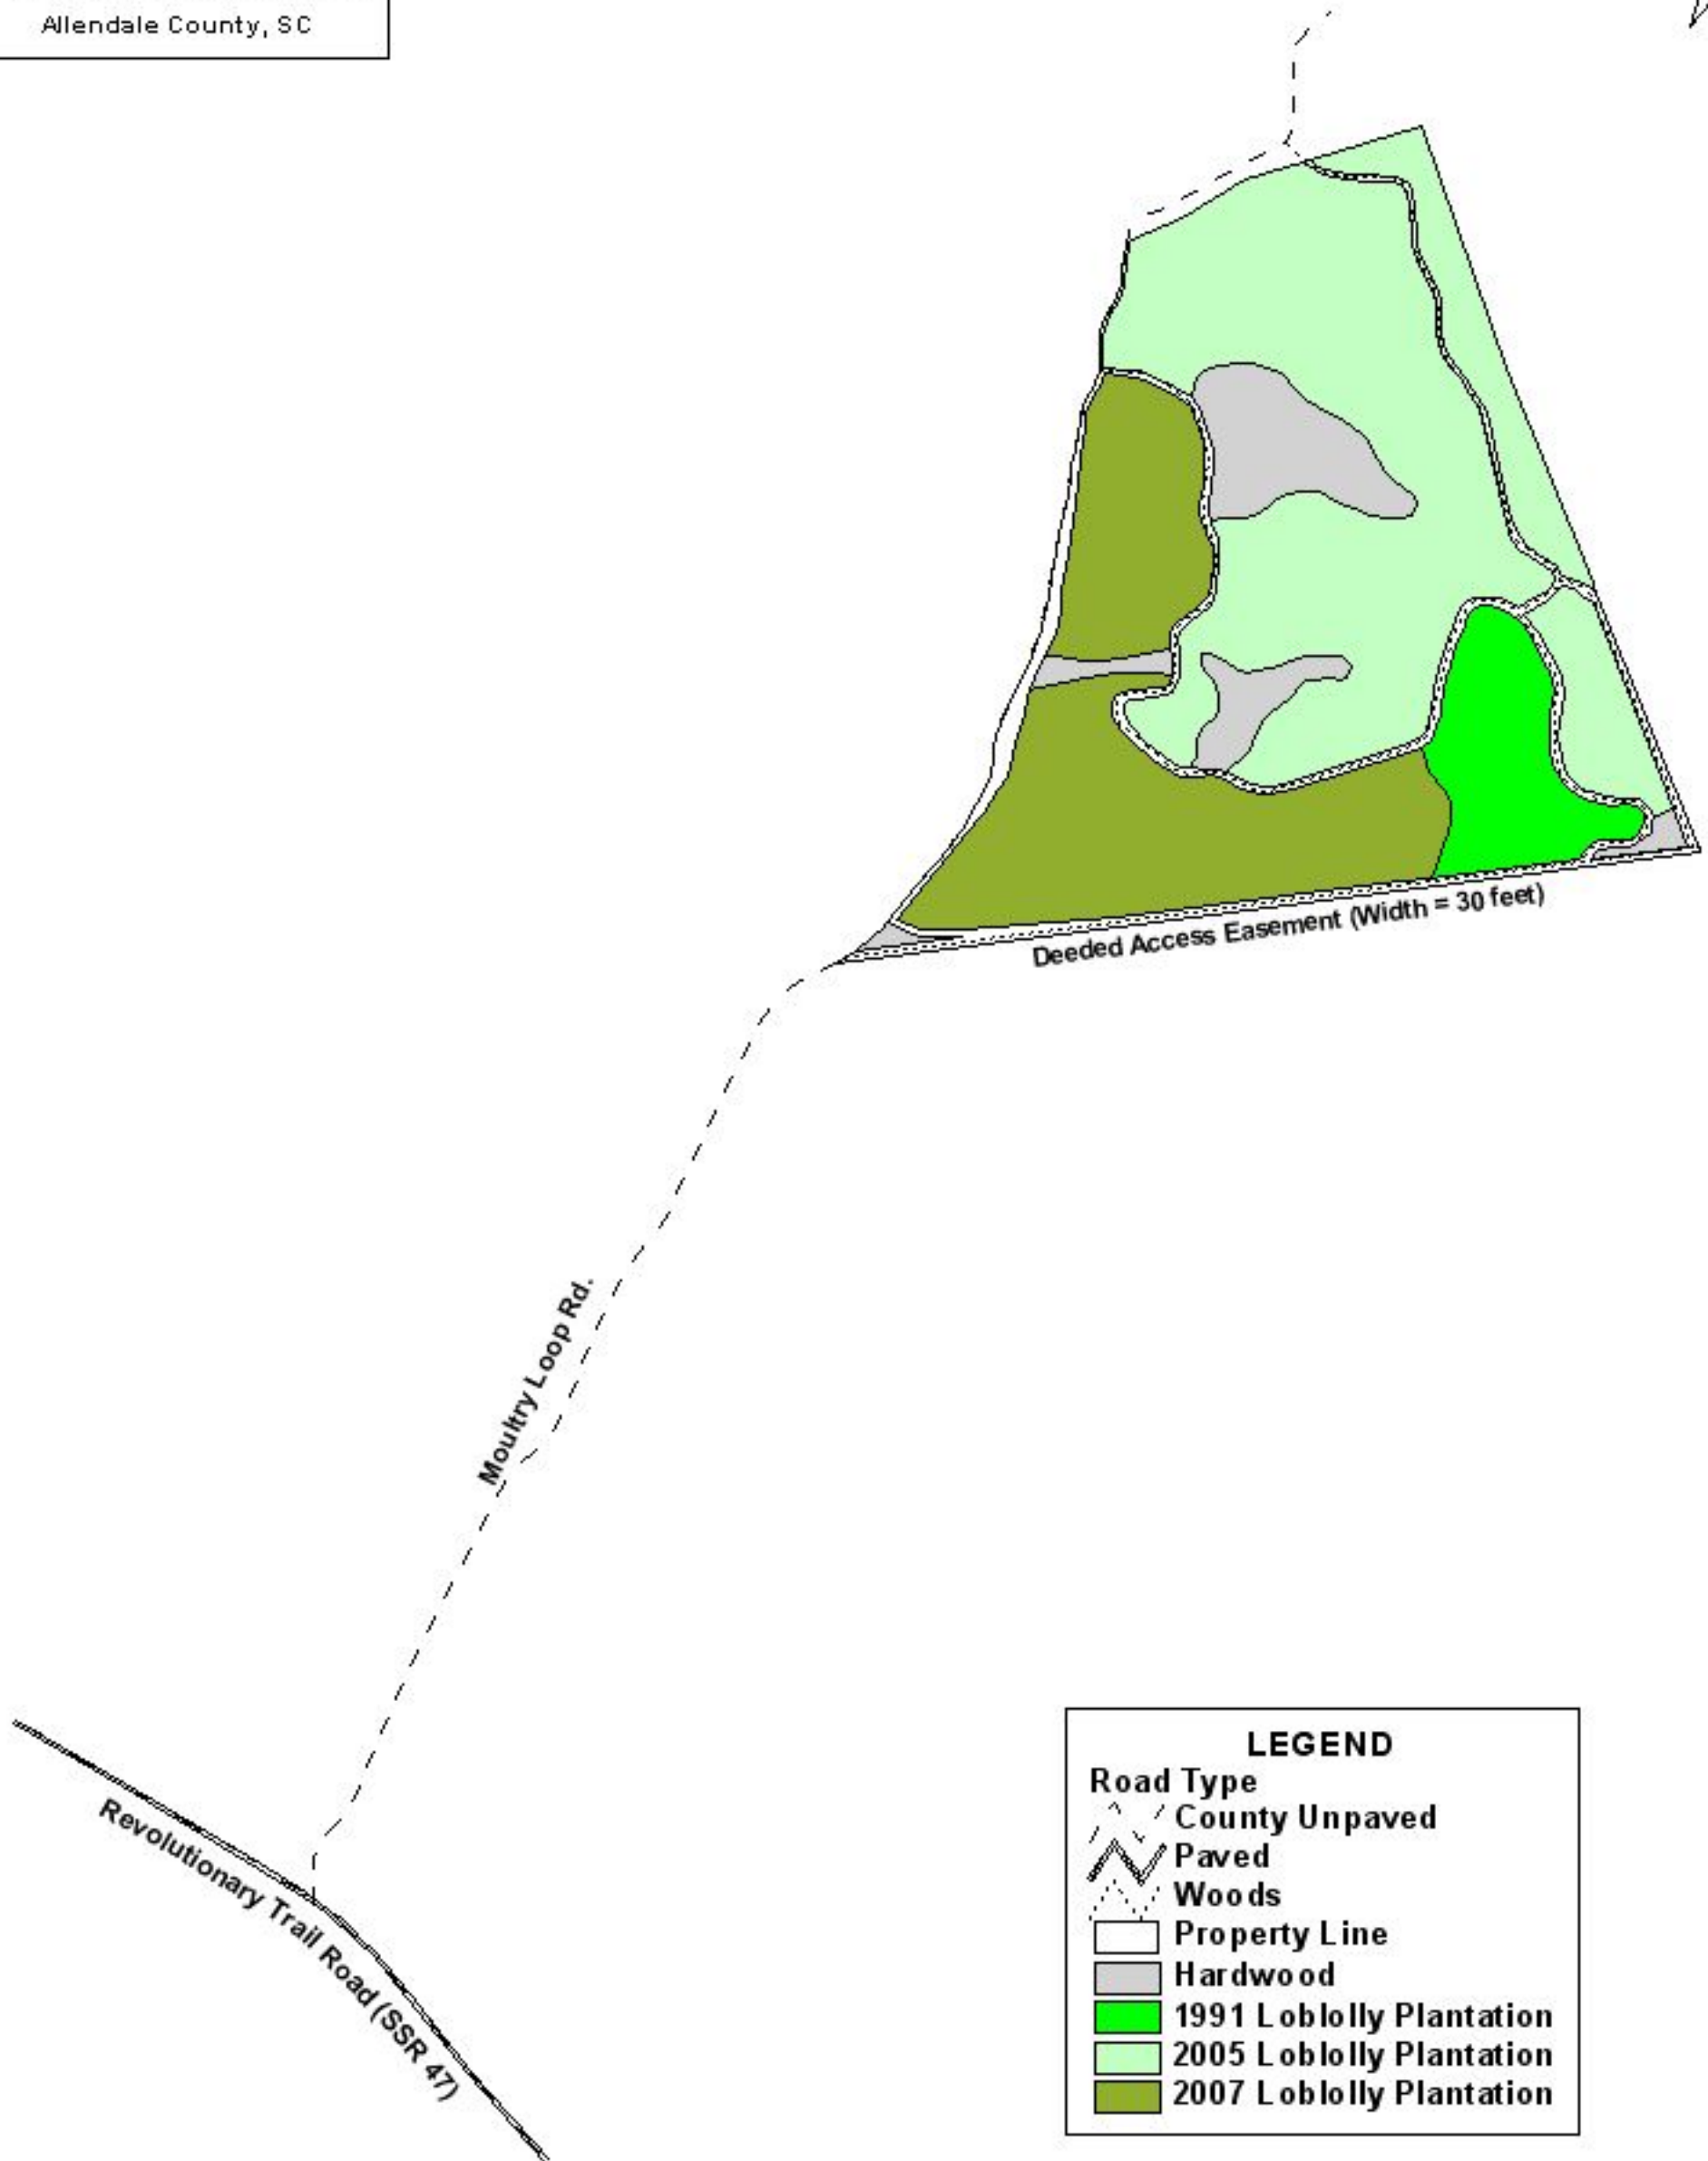

A Forest Type Map of the Beach Tract

Allendale County, SC

Deeded Access Easement (Width = 30 feet)

Moultry Loop Rd.

Revolutionary Trail Road (SSR 47)

LEGEND

Road Type

- County Unpaved
- Paved

Woods

- Property Line
- Hardwood
- 1991 Loblolly Plantation
- 2005 Loblolly Plantation
- 2007 Loblolly Plantation

SCALE: 1 inch = 750 feet