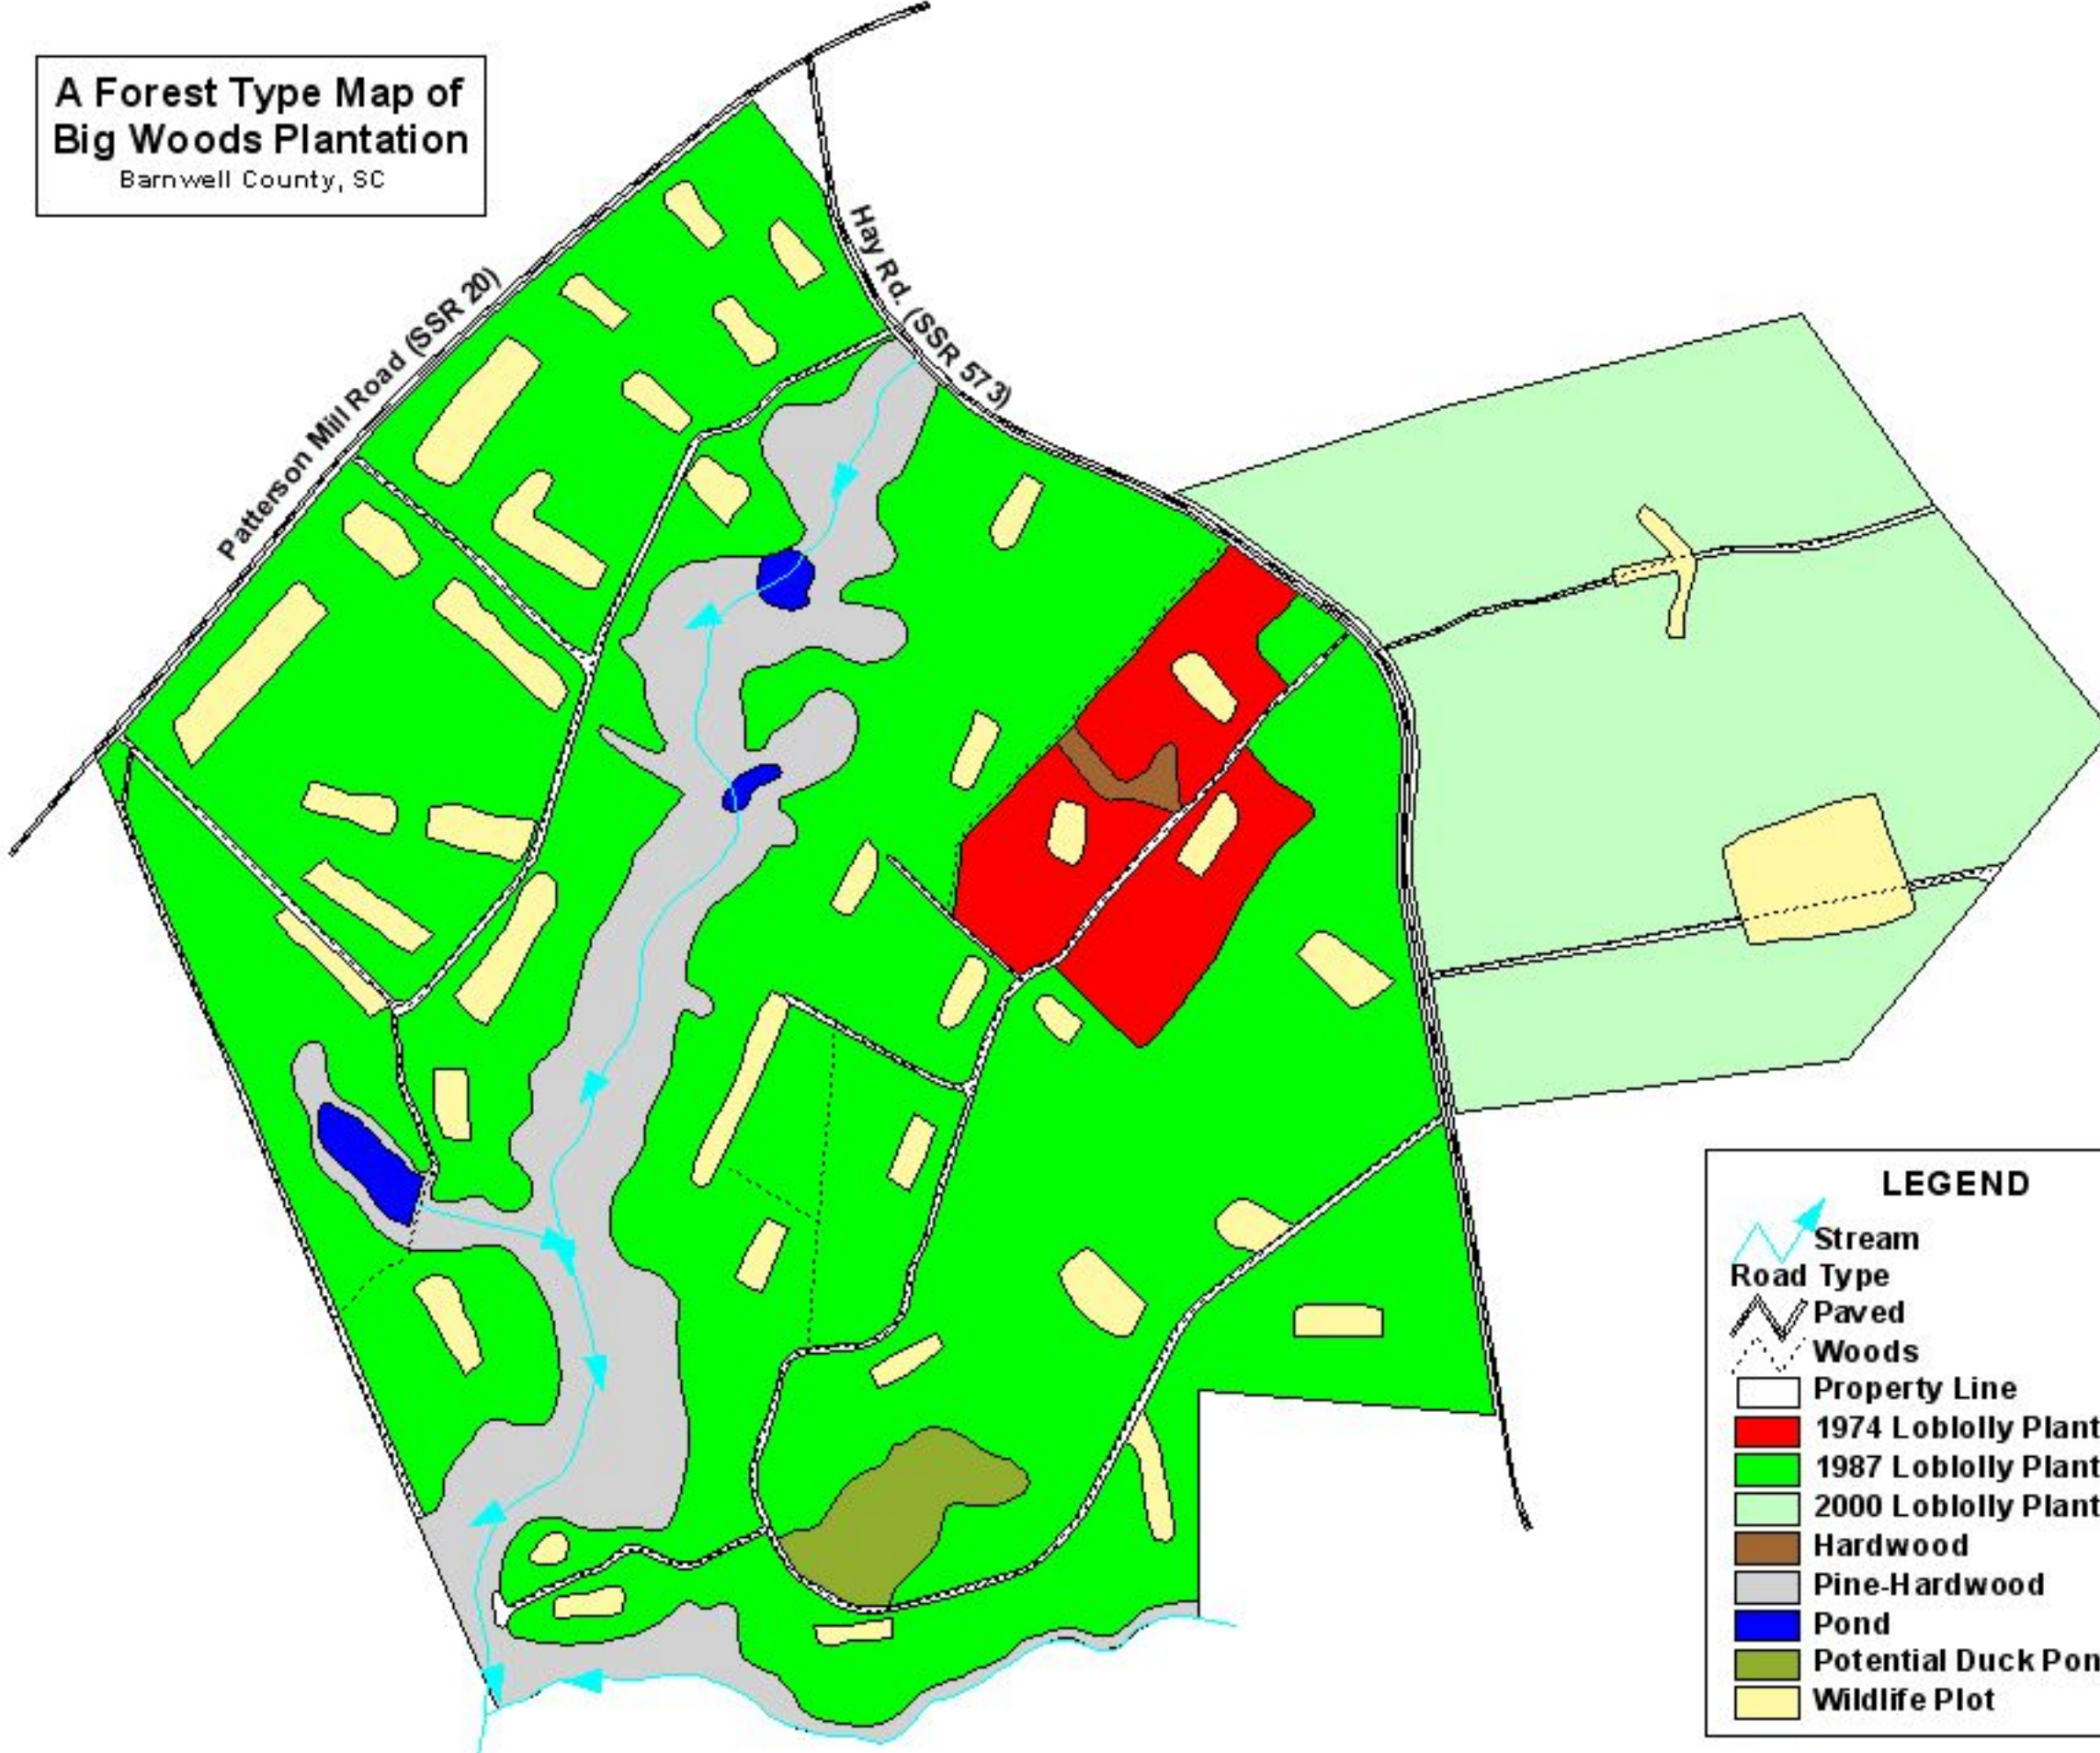

A Forest Type Map of Big Woods Plantation

Barnwell County, SC

Patterson Mill Road (SSR 20)

Hay Rd. (SSR 573)

LEGEND

- Stream
- Road Type**
- Paved
- Woods
- Property Line
- 1974 Loblolly Plantation
- 1987 Loblolly Plantation
- 2000 Loblolly Plantation
- Hardwood
- Pine-Hardwood
- Pond
- Potential Duck Pond
- Wildlife Plot

SCALE: 1 inch = 1000 feet