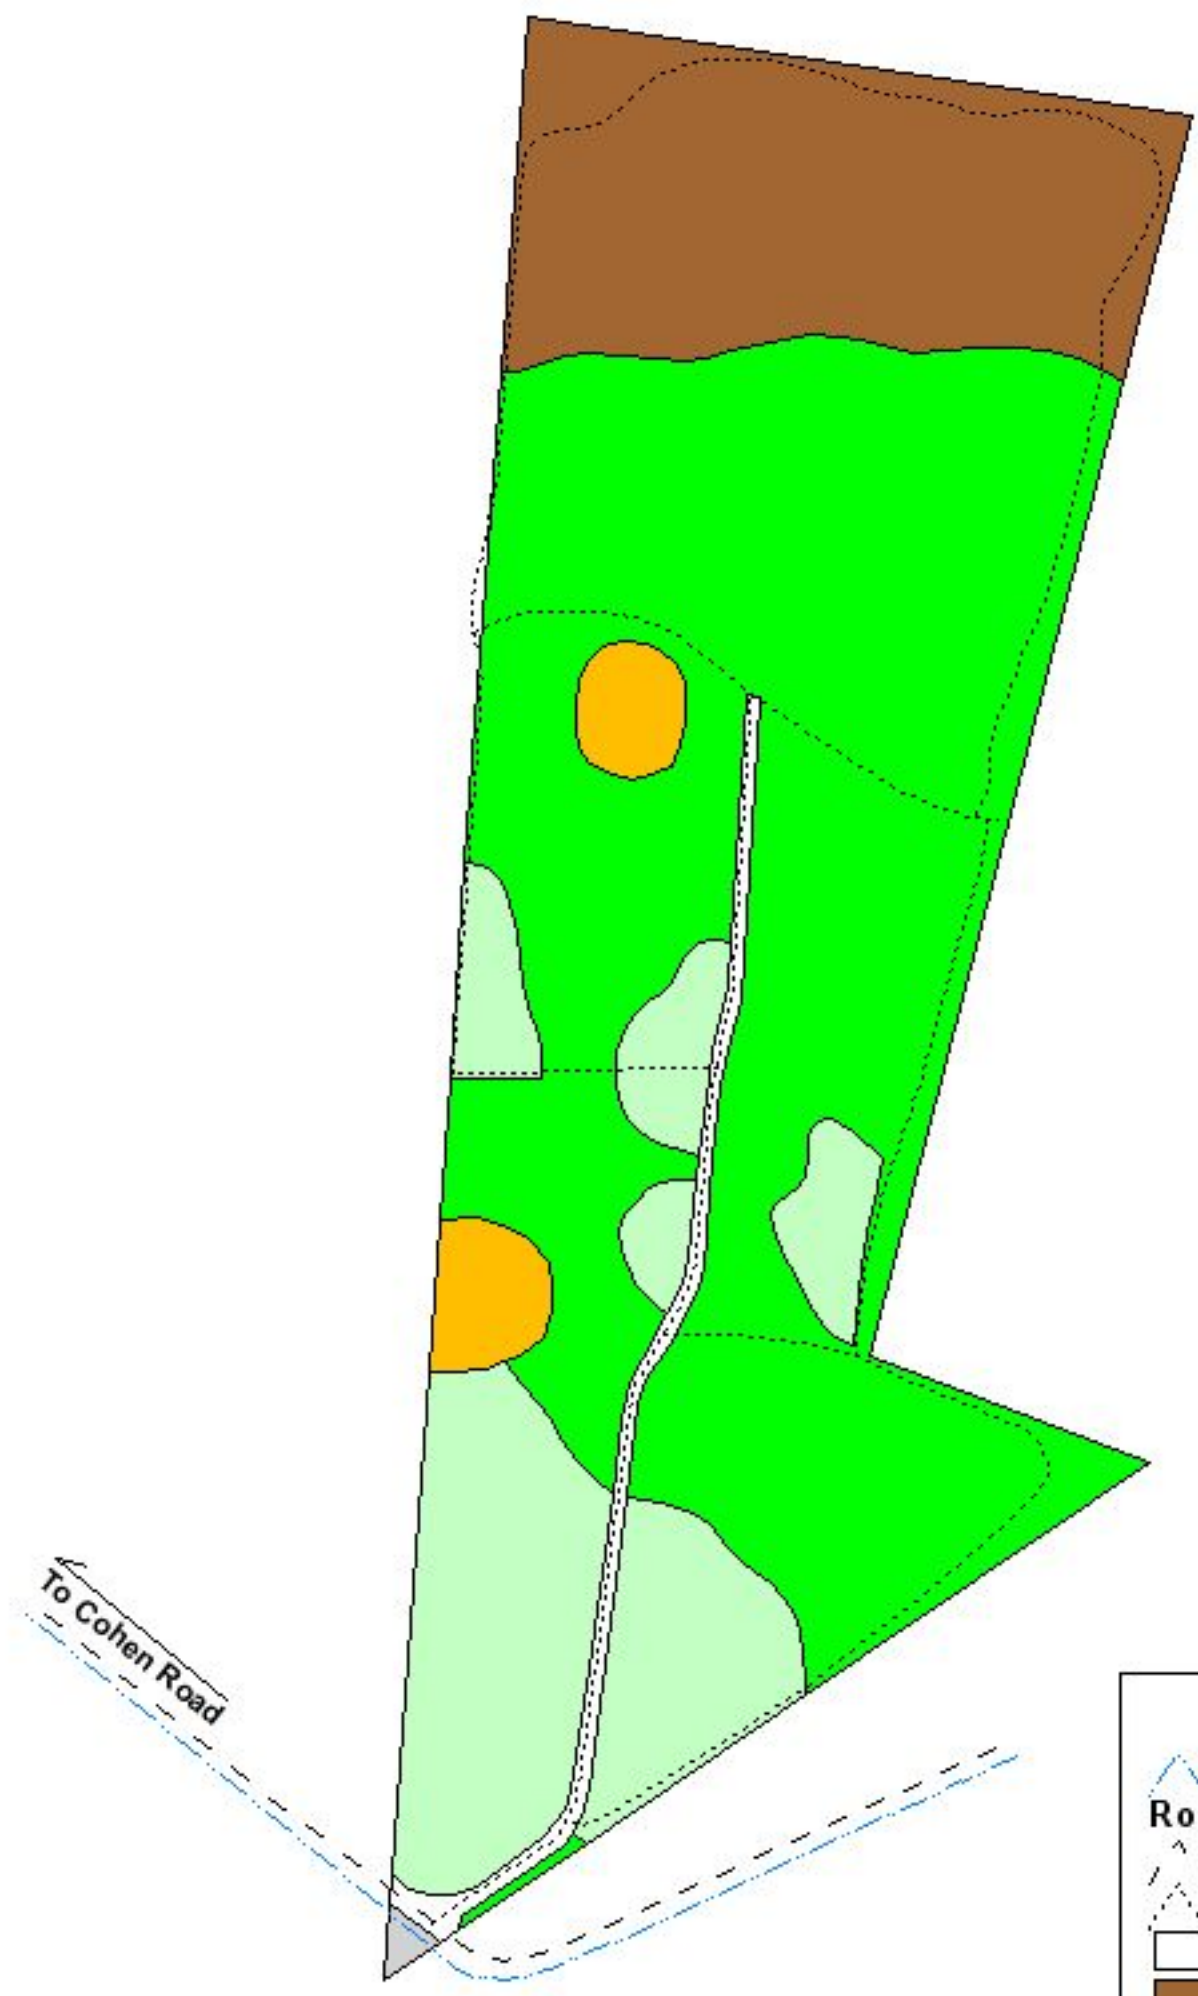

**A Forest Type Map  
of the Canal Tract**  
Jasper County, SC

**LEGEND**

- Canal
- Road
- County Unpaved Woods
- Property Line
- Bay
- Gum Pond
- 1994 Loblolly Plantation
- 2007 Loblolly Plantation
- Pine-Hardwood

SCALE: 1 inch = 400 feet