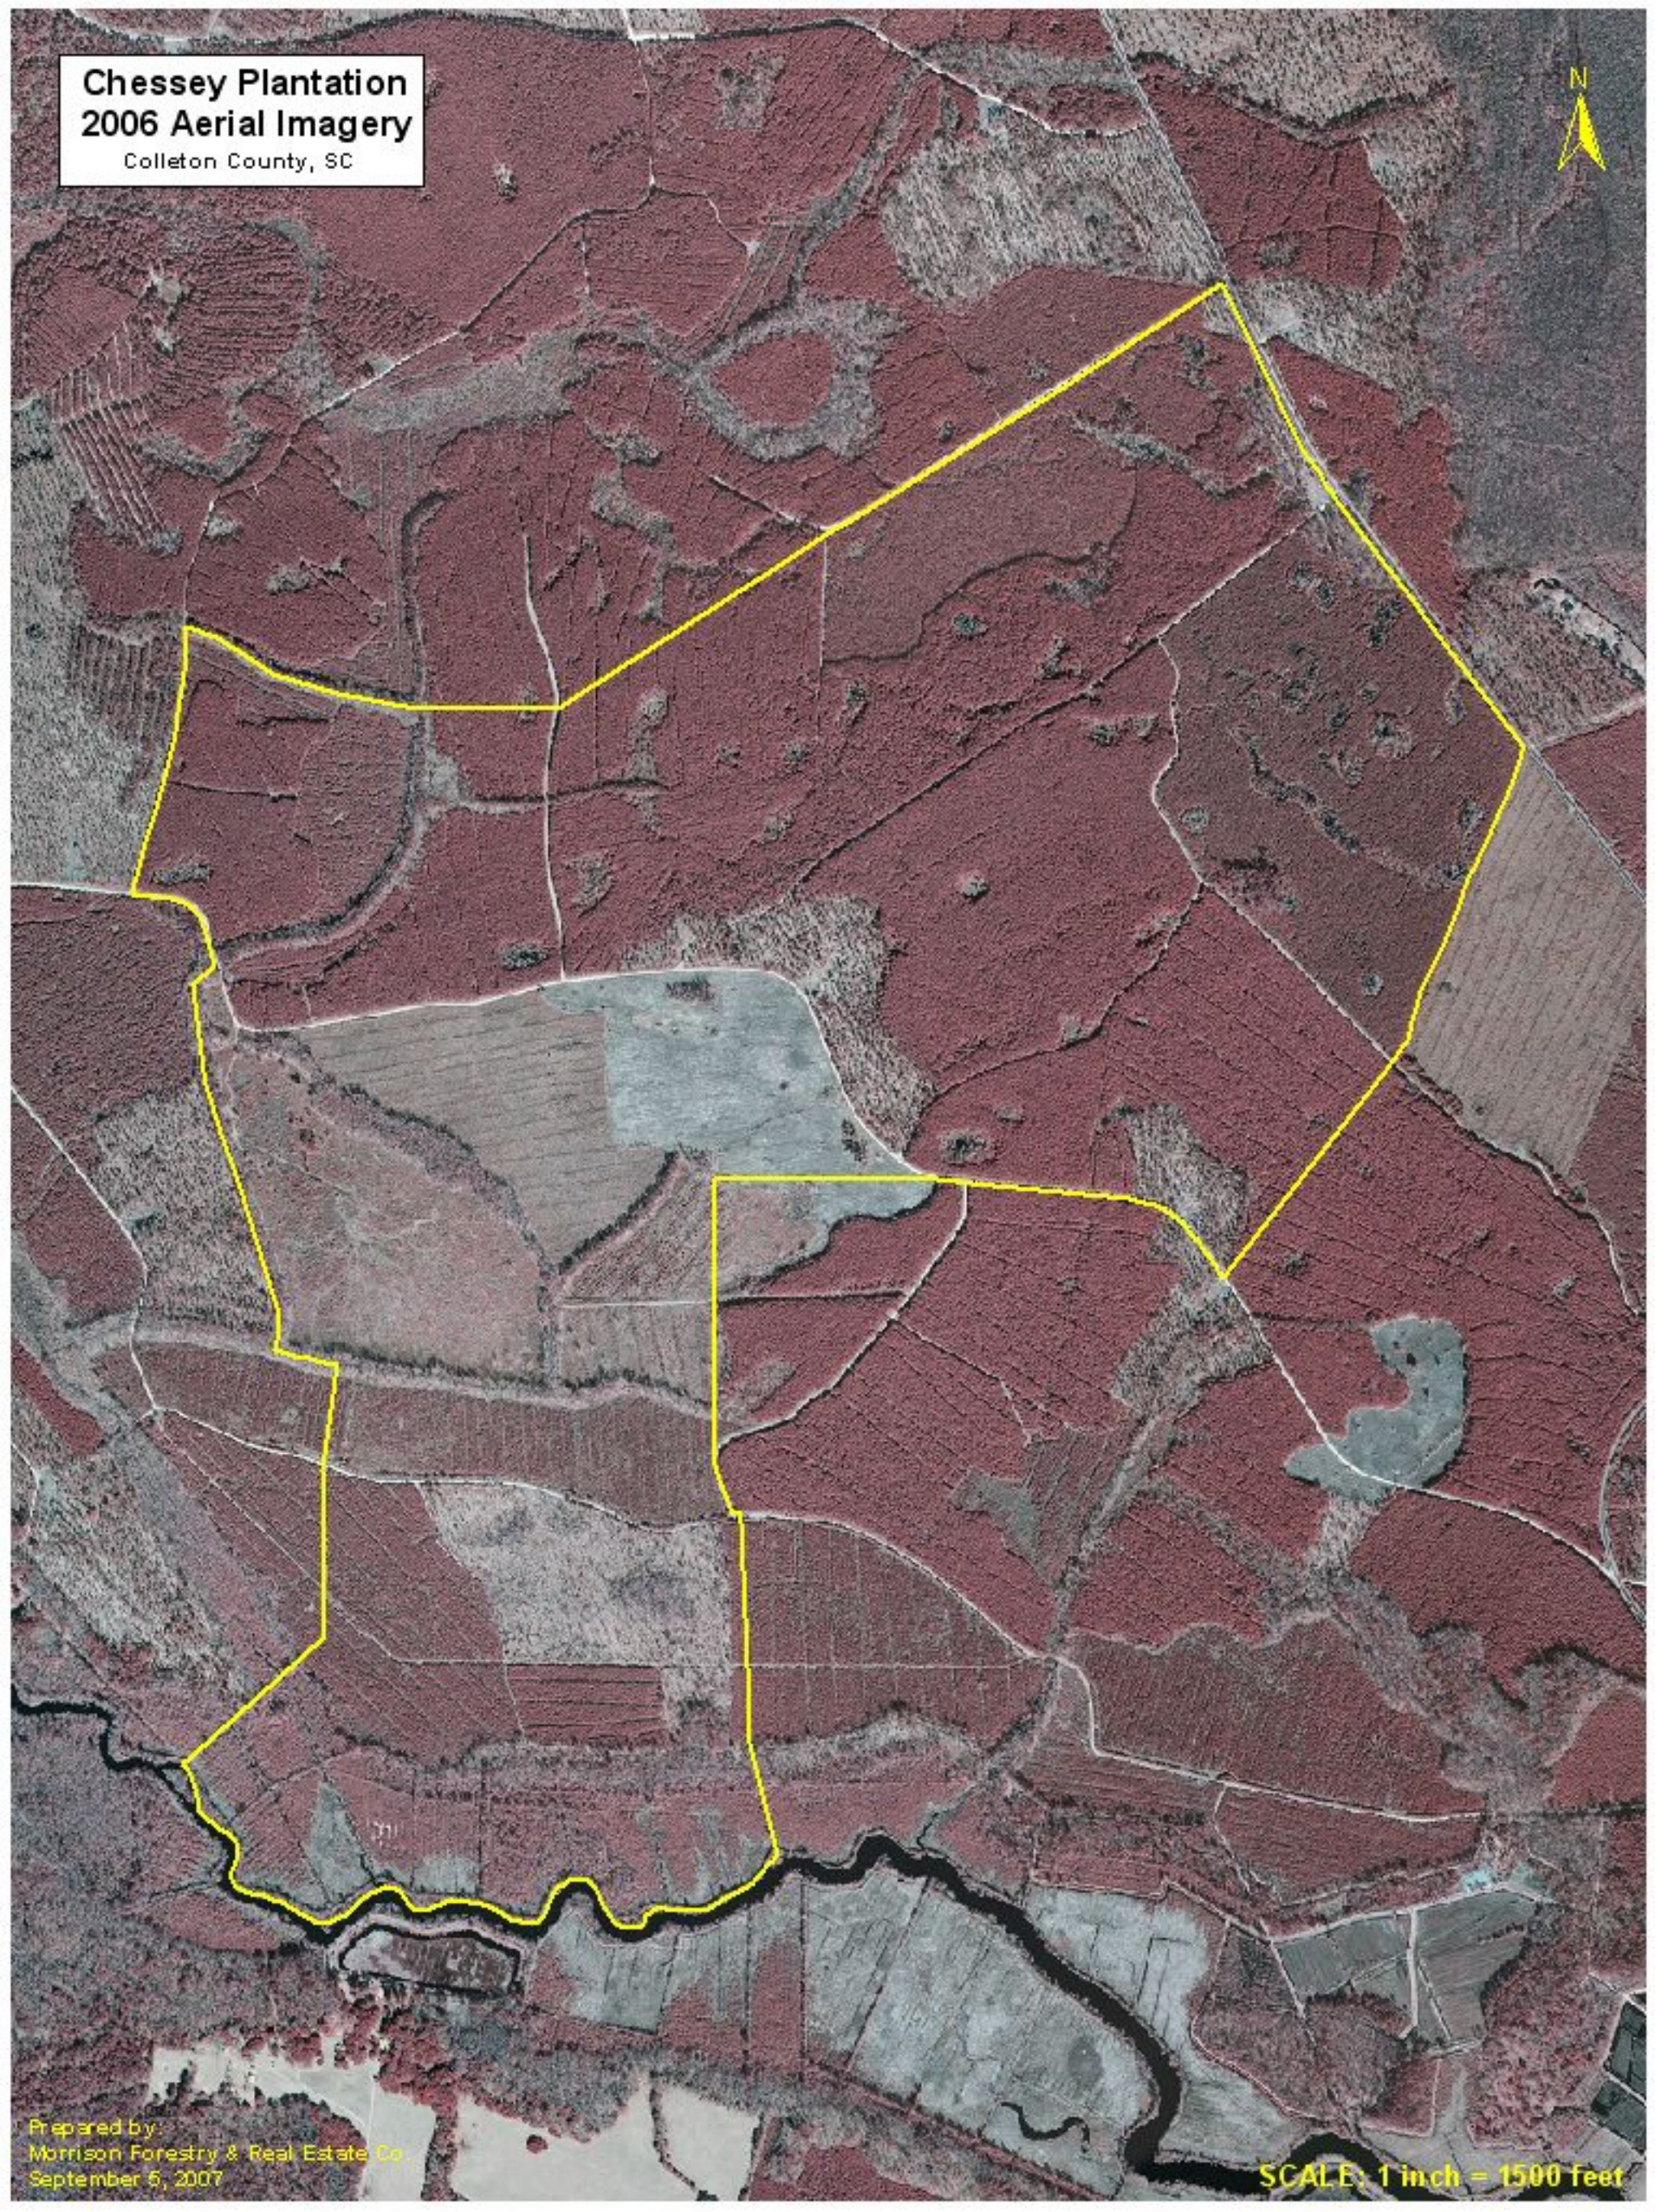

Chessey Plantation
2006 Aerial Imagery
Colleton County, SC

Prepared by:
Morrison Forestry & Real Estate Co.
September 5, 2007

SCALE: 1 inch = 1500 feet