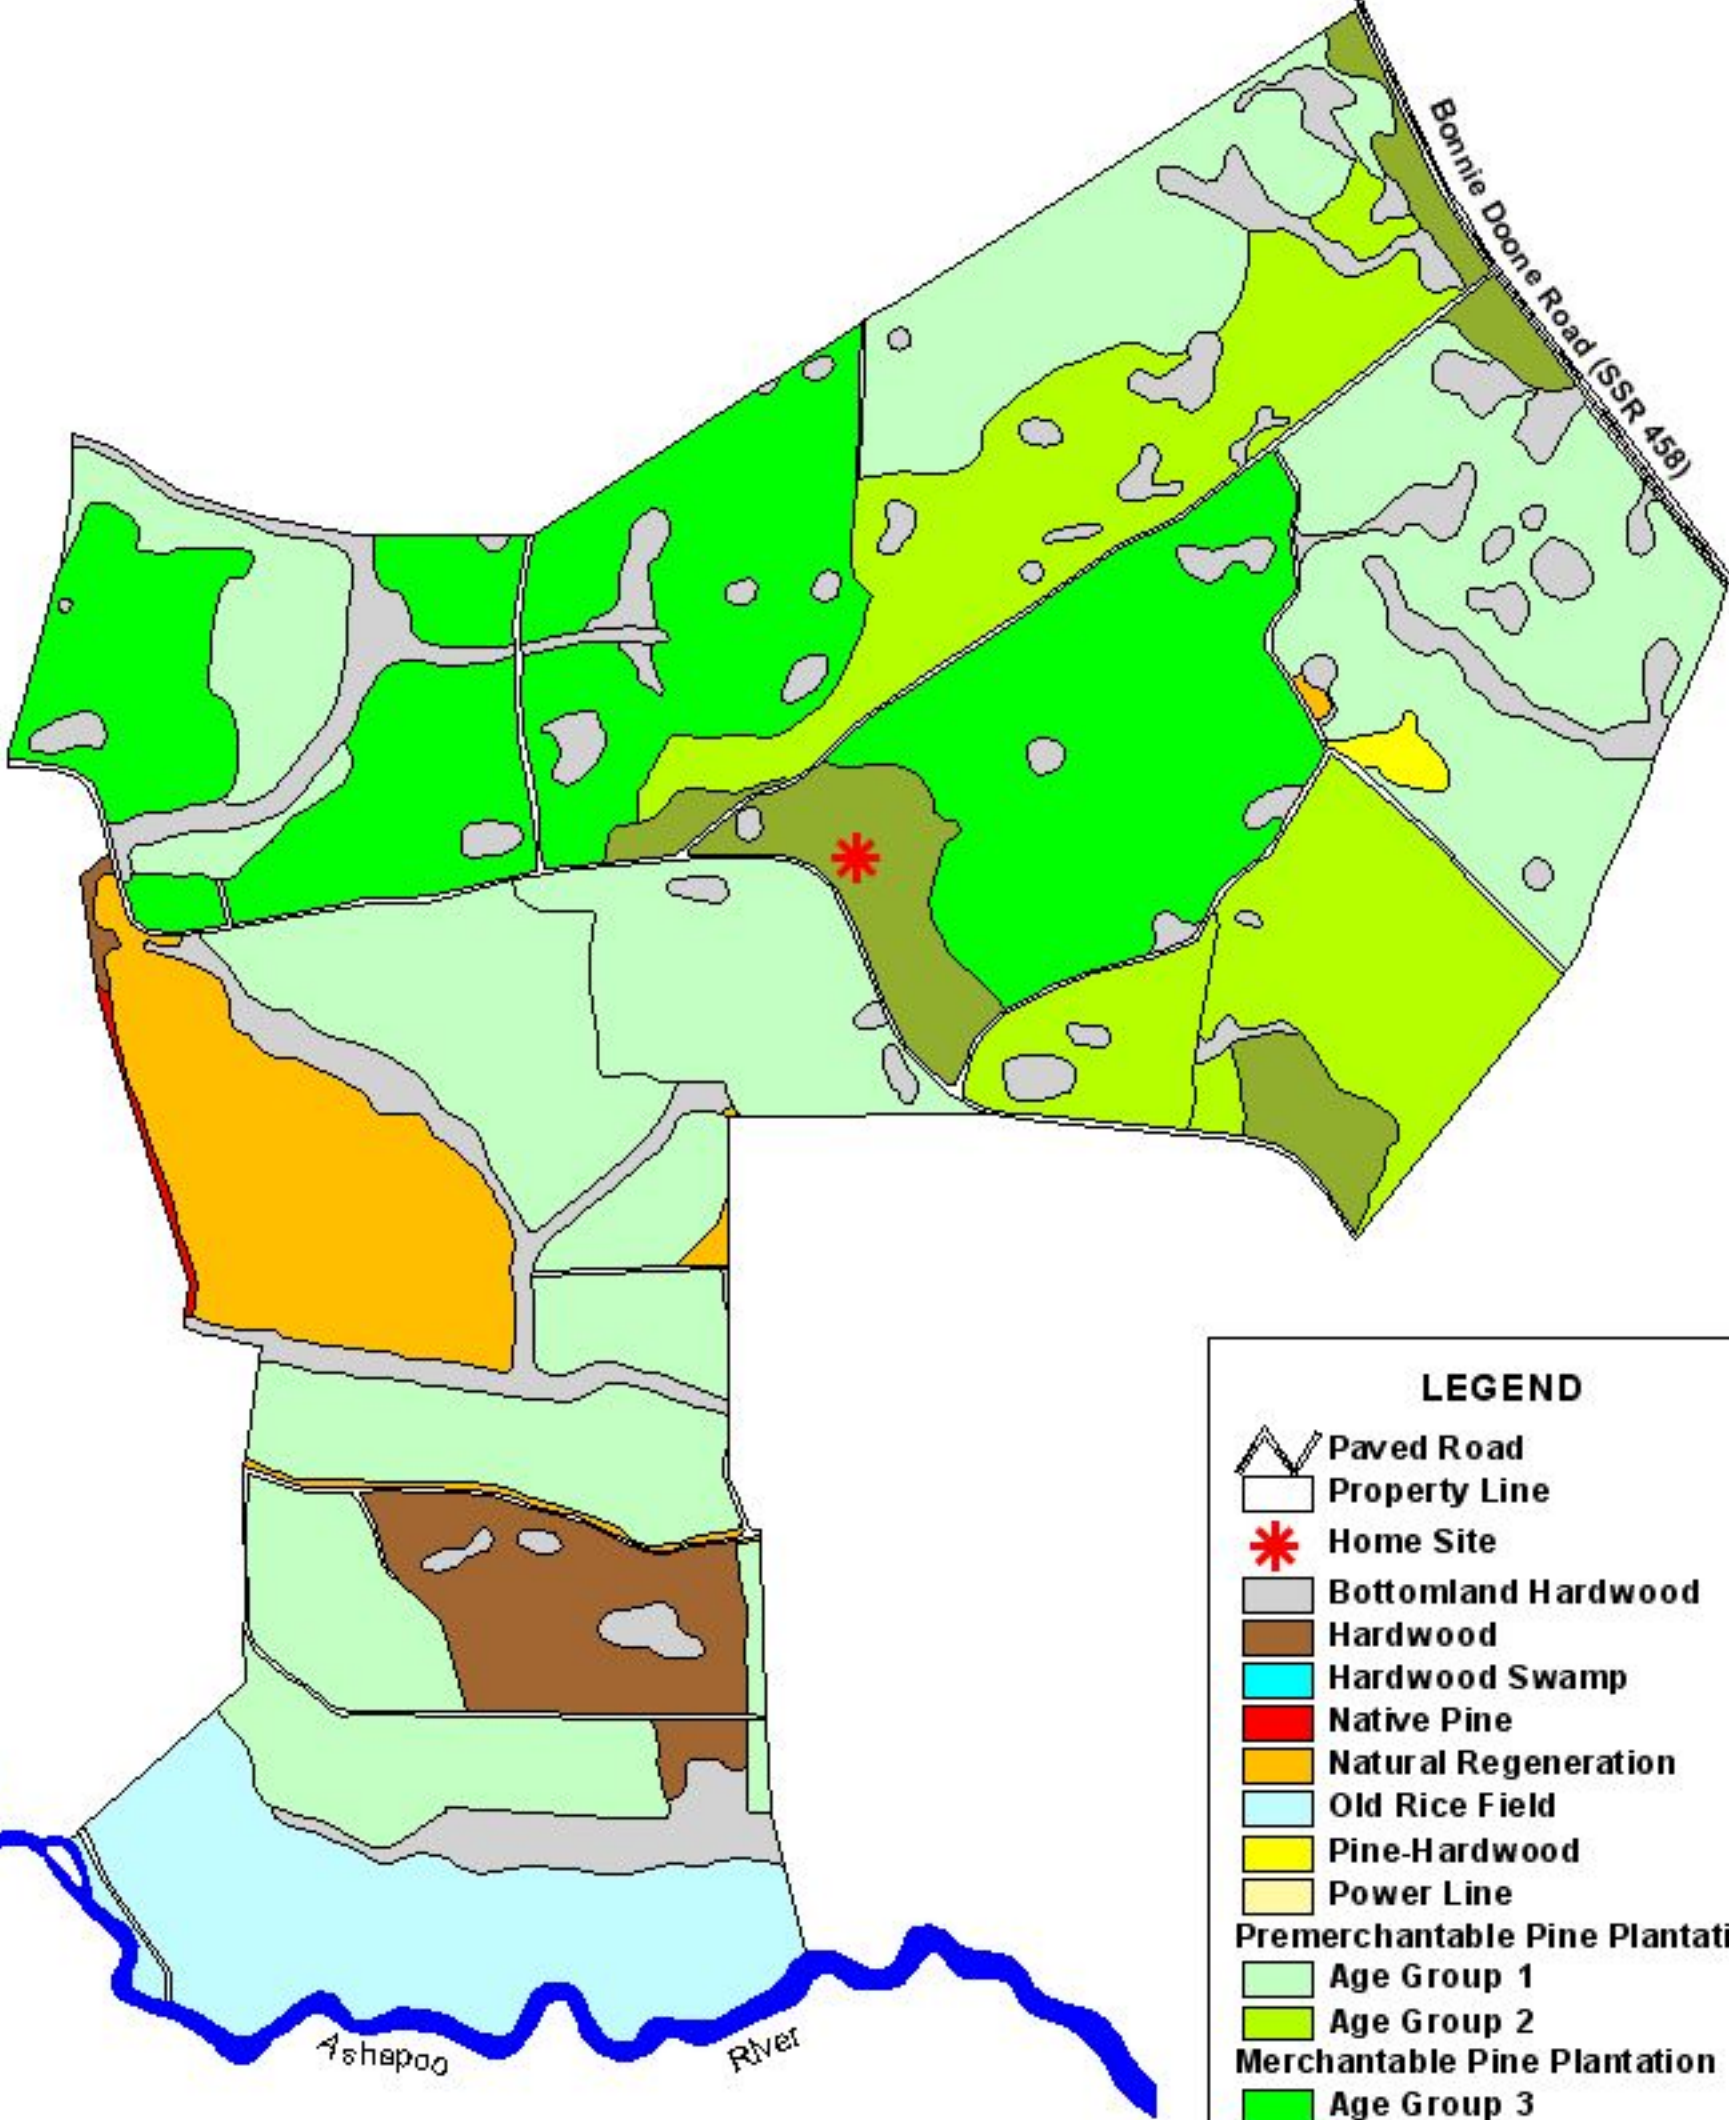

**A Forest Type Map
of Chessey Plantation**
Colleton County, SC

LEGEND

- Paved Road
- Property Line
- Home Site
- Bottomland Hardwood
- Hardwood
- Hardwood Swamp
- Native Pine
- Natural Regeneration
- Old Rice Field
- Pine-Hardwood
- Power Line
- Premerchantable Pine Plantation**
 - Age Group 1
 - Age Group 2
- Merchantable Pine Plantation**
 - Age Group 3
 - Age Group 4

SCALE: 1 inch = 1500 feet