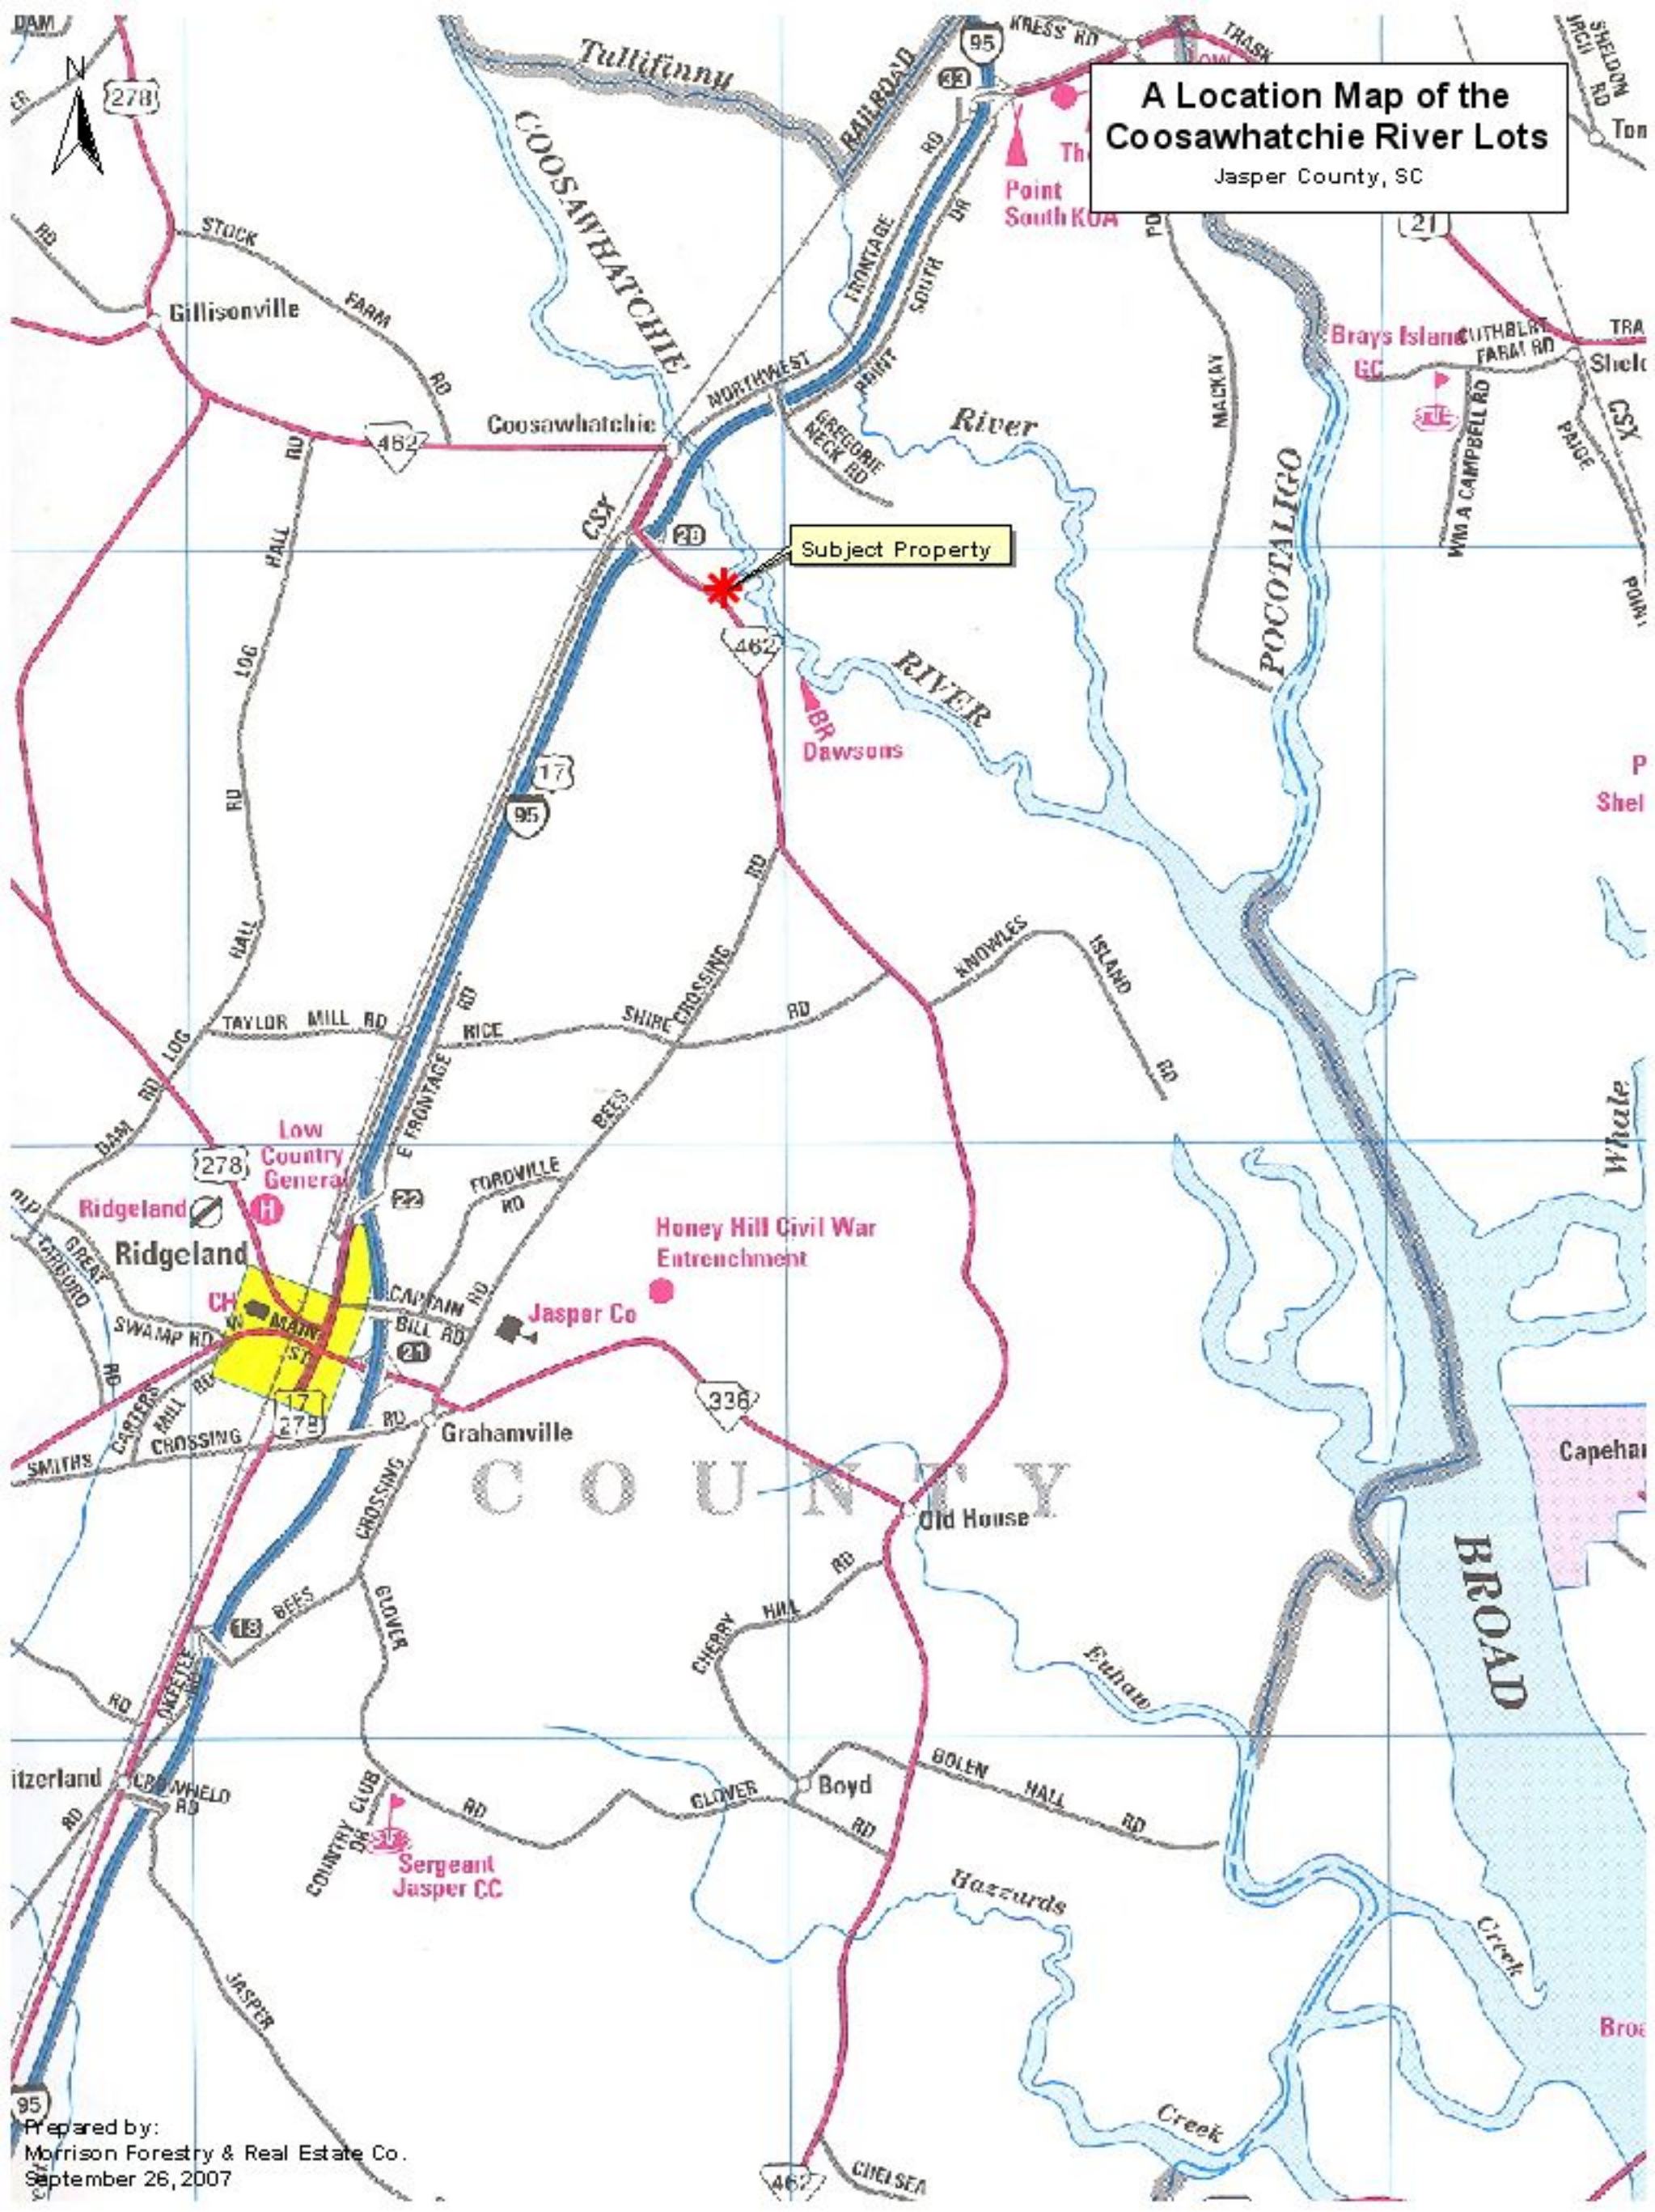

# A Location Map of the Coosawhatchie River Lots

Jasper County, SC

Subject Property

ABR Dawsons

Low Country General

Honey Hill Civil War Entrenchment

Jasper Co

Sergeant Jasper CC