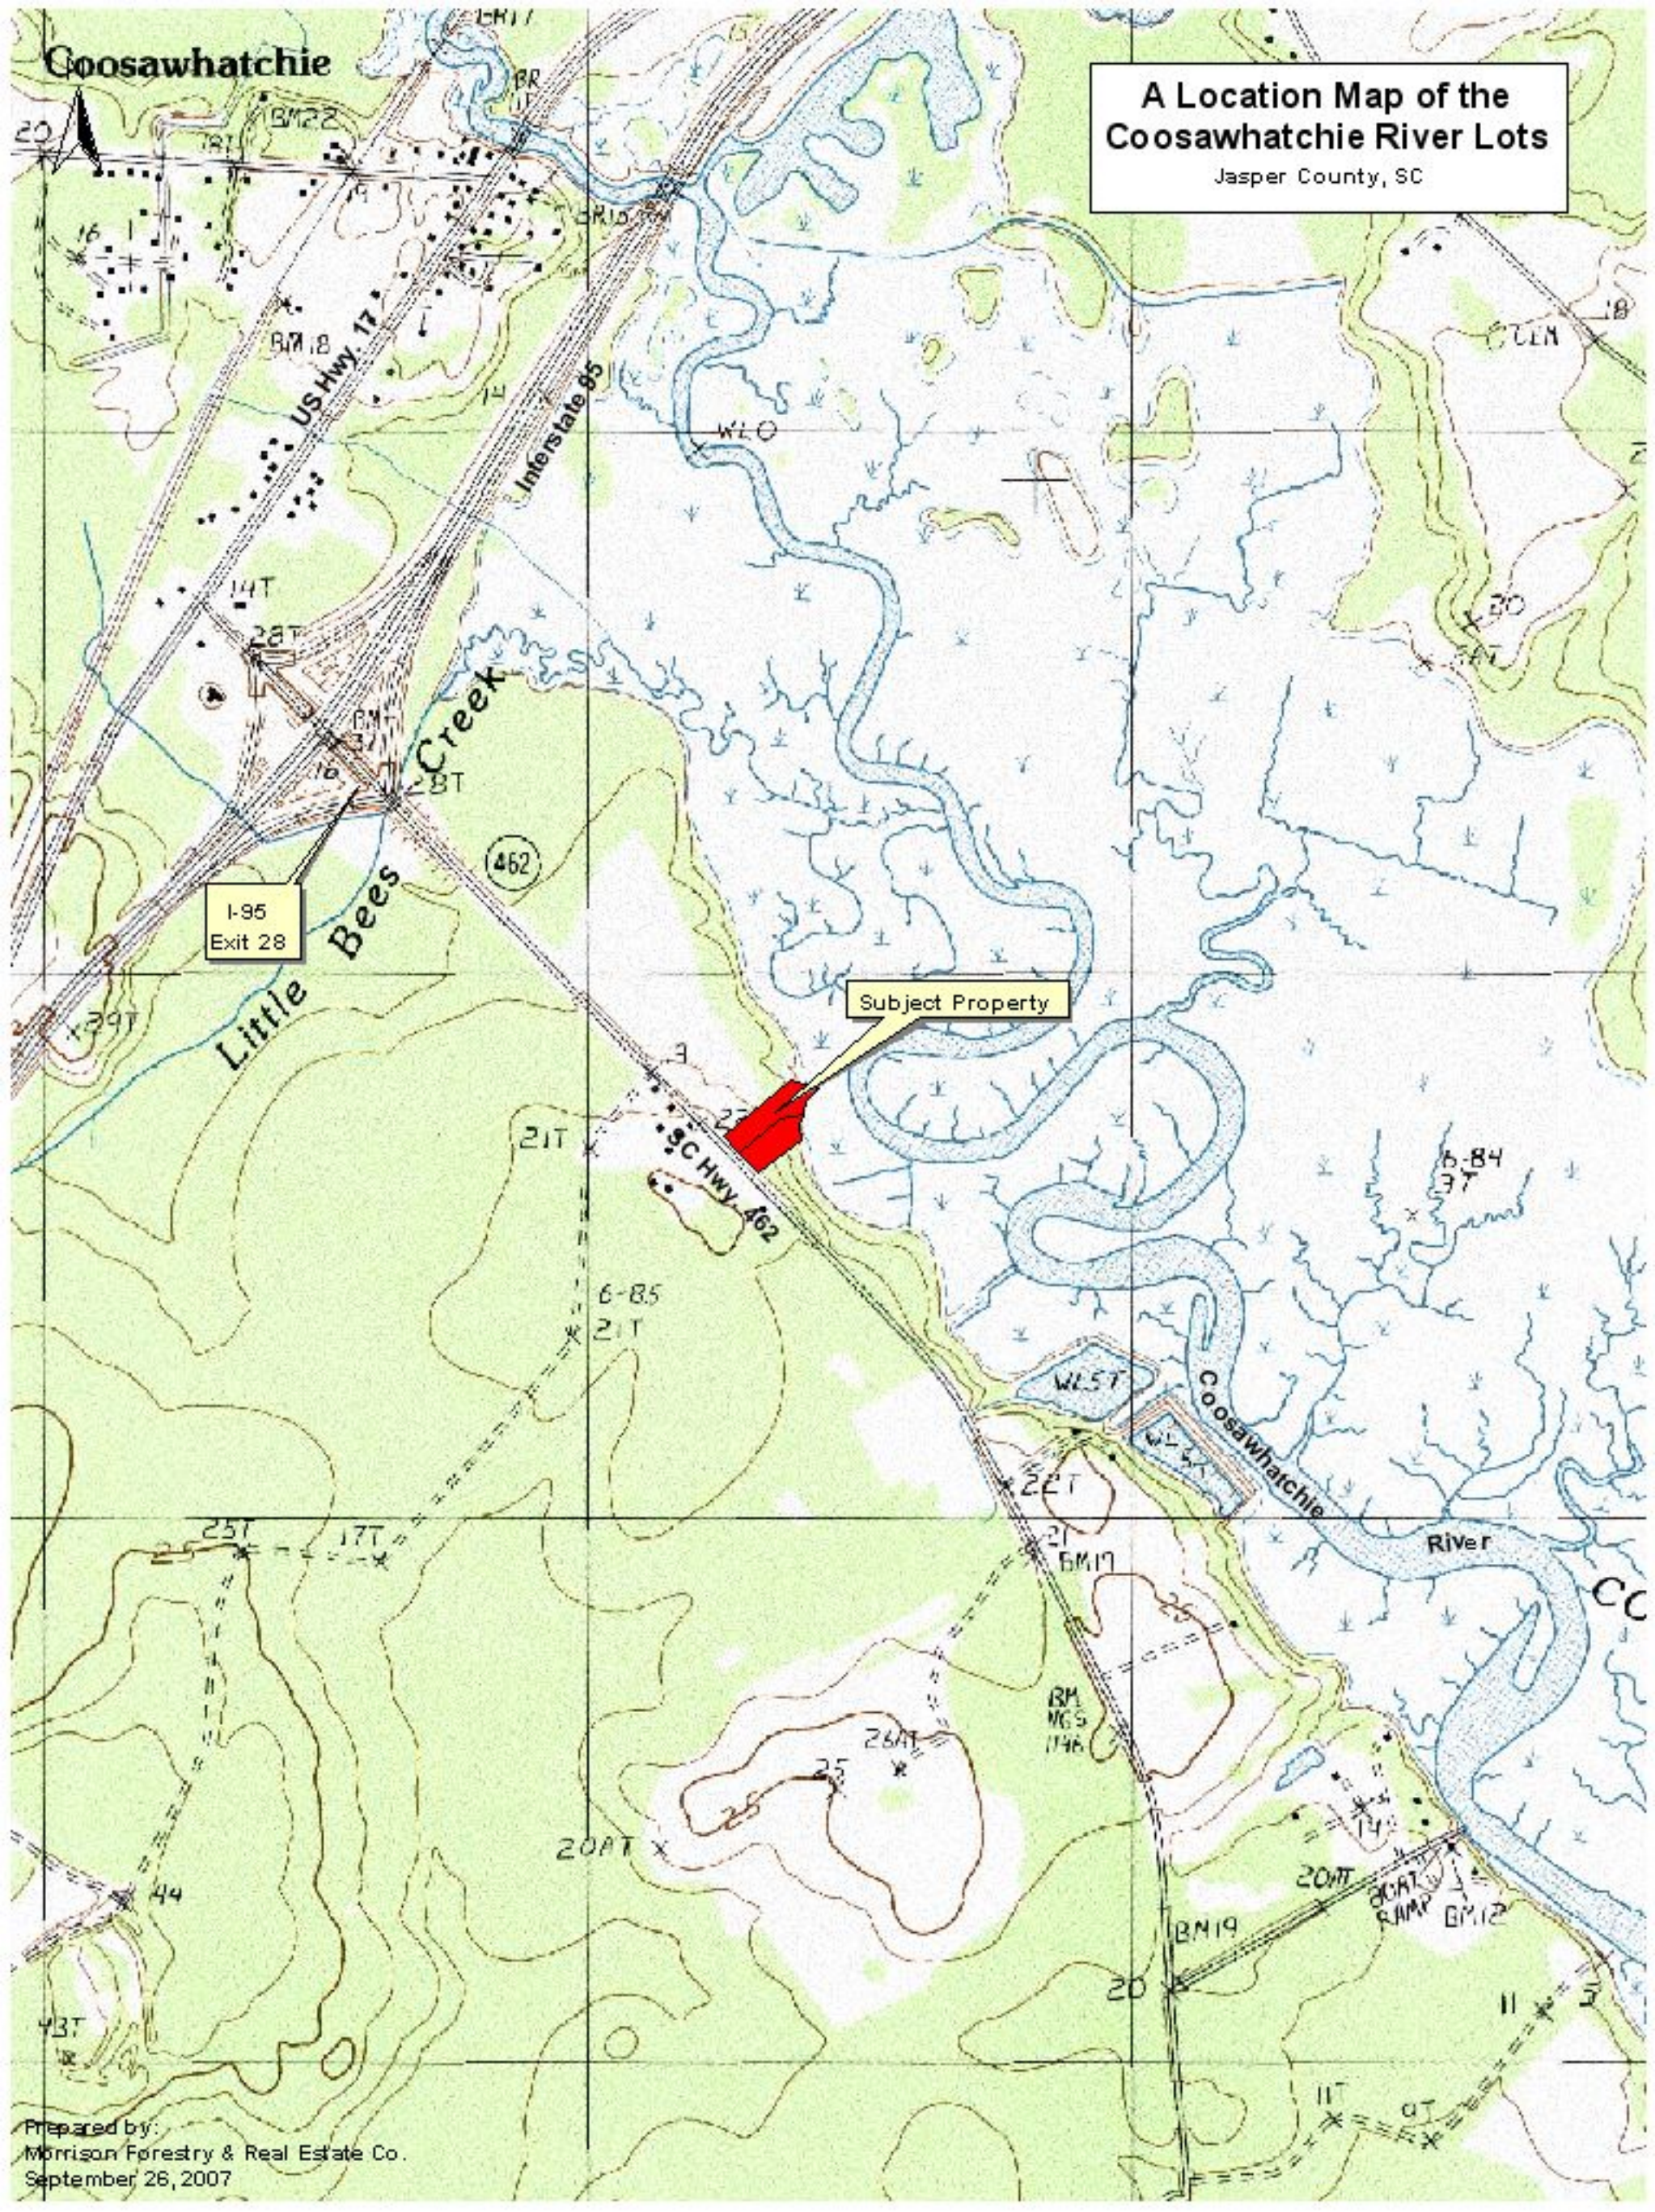

Coosawhatchie

A Location Map of the Coosawhatchie River Lots Jasper County, SC

I-95
Exit 28

Subject Property