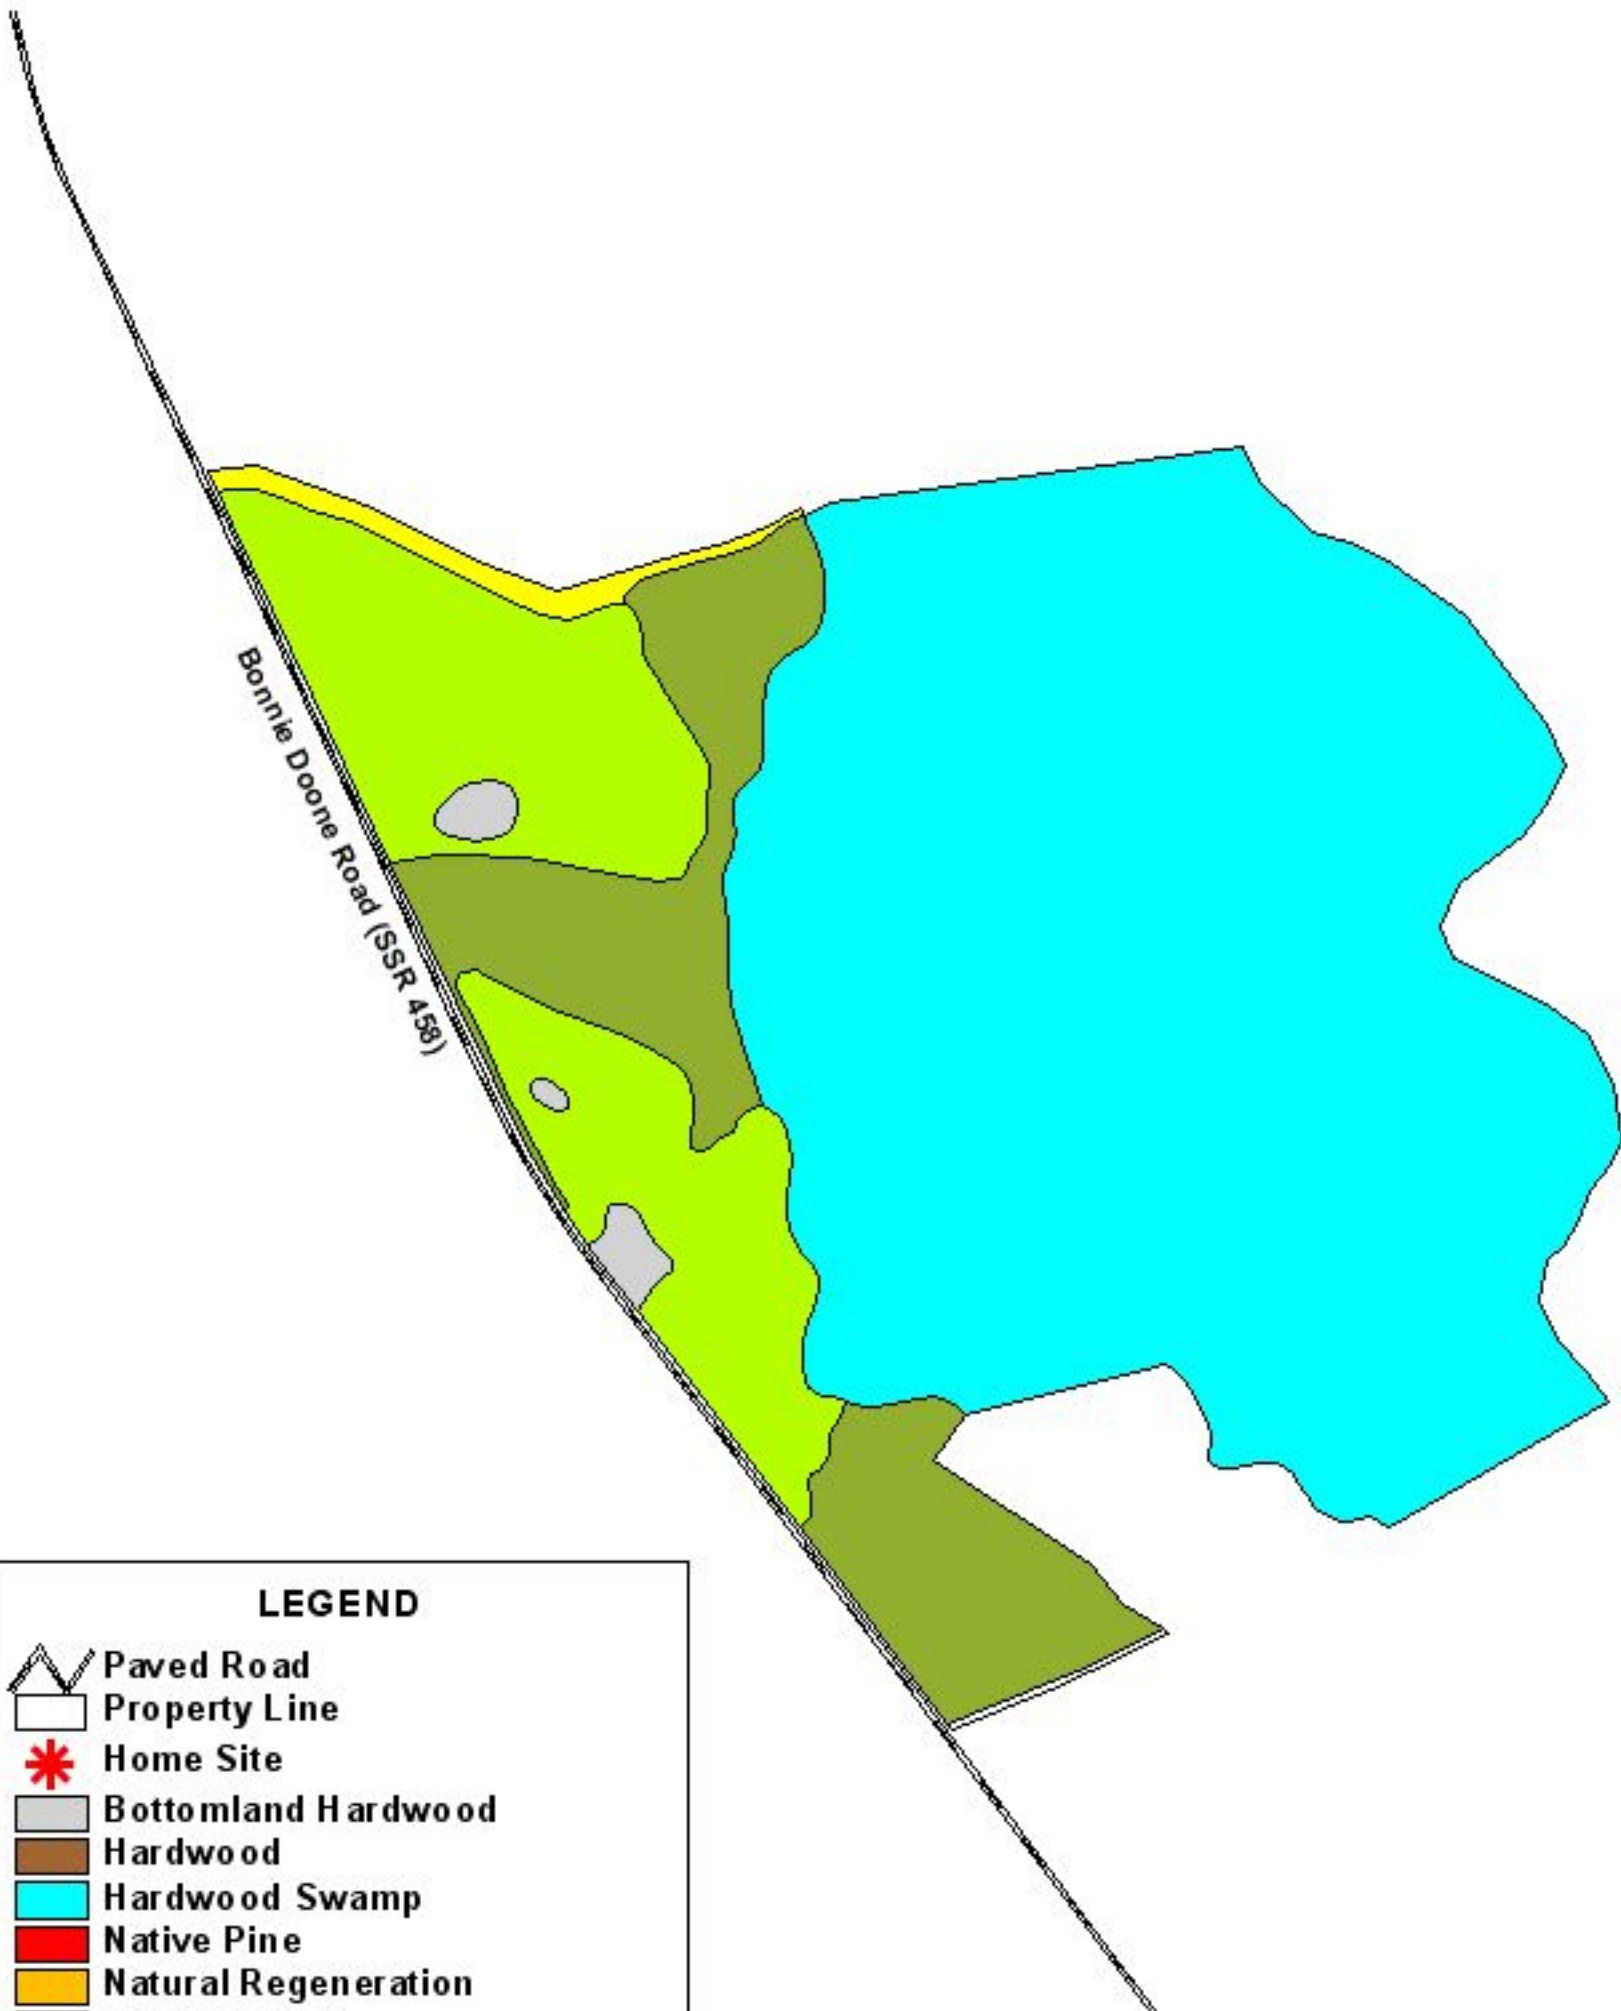

**A Forest Type Map  
of East Plantation**  
Colleton County, SC

**LEGEND**

-  Paved Road
-  Property Line
-  Home Site
-  Bottomland Hardwood
-  Hardwood
-  Hardwood Swamp
-  Native Pine
-  Natural Regeneration
-  Old Rice Field
-  Pine-Hardwood
-  Power Line
-  Premerchantable Pine Plantation
-  Merchantable Pine Plantation

SCALE: 1 inch = 1000 feet