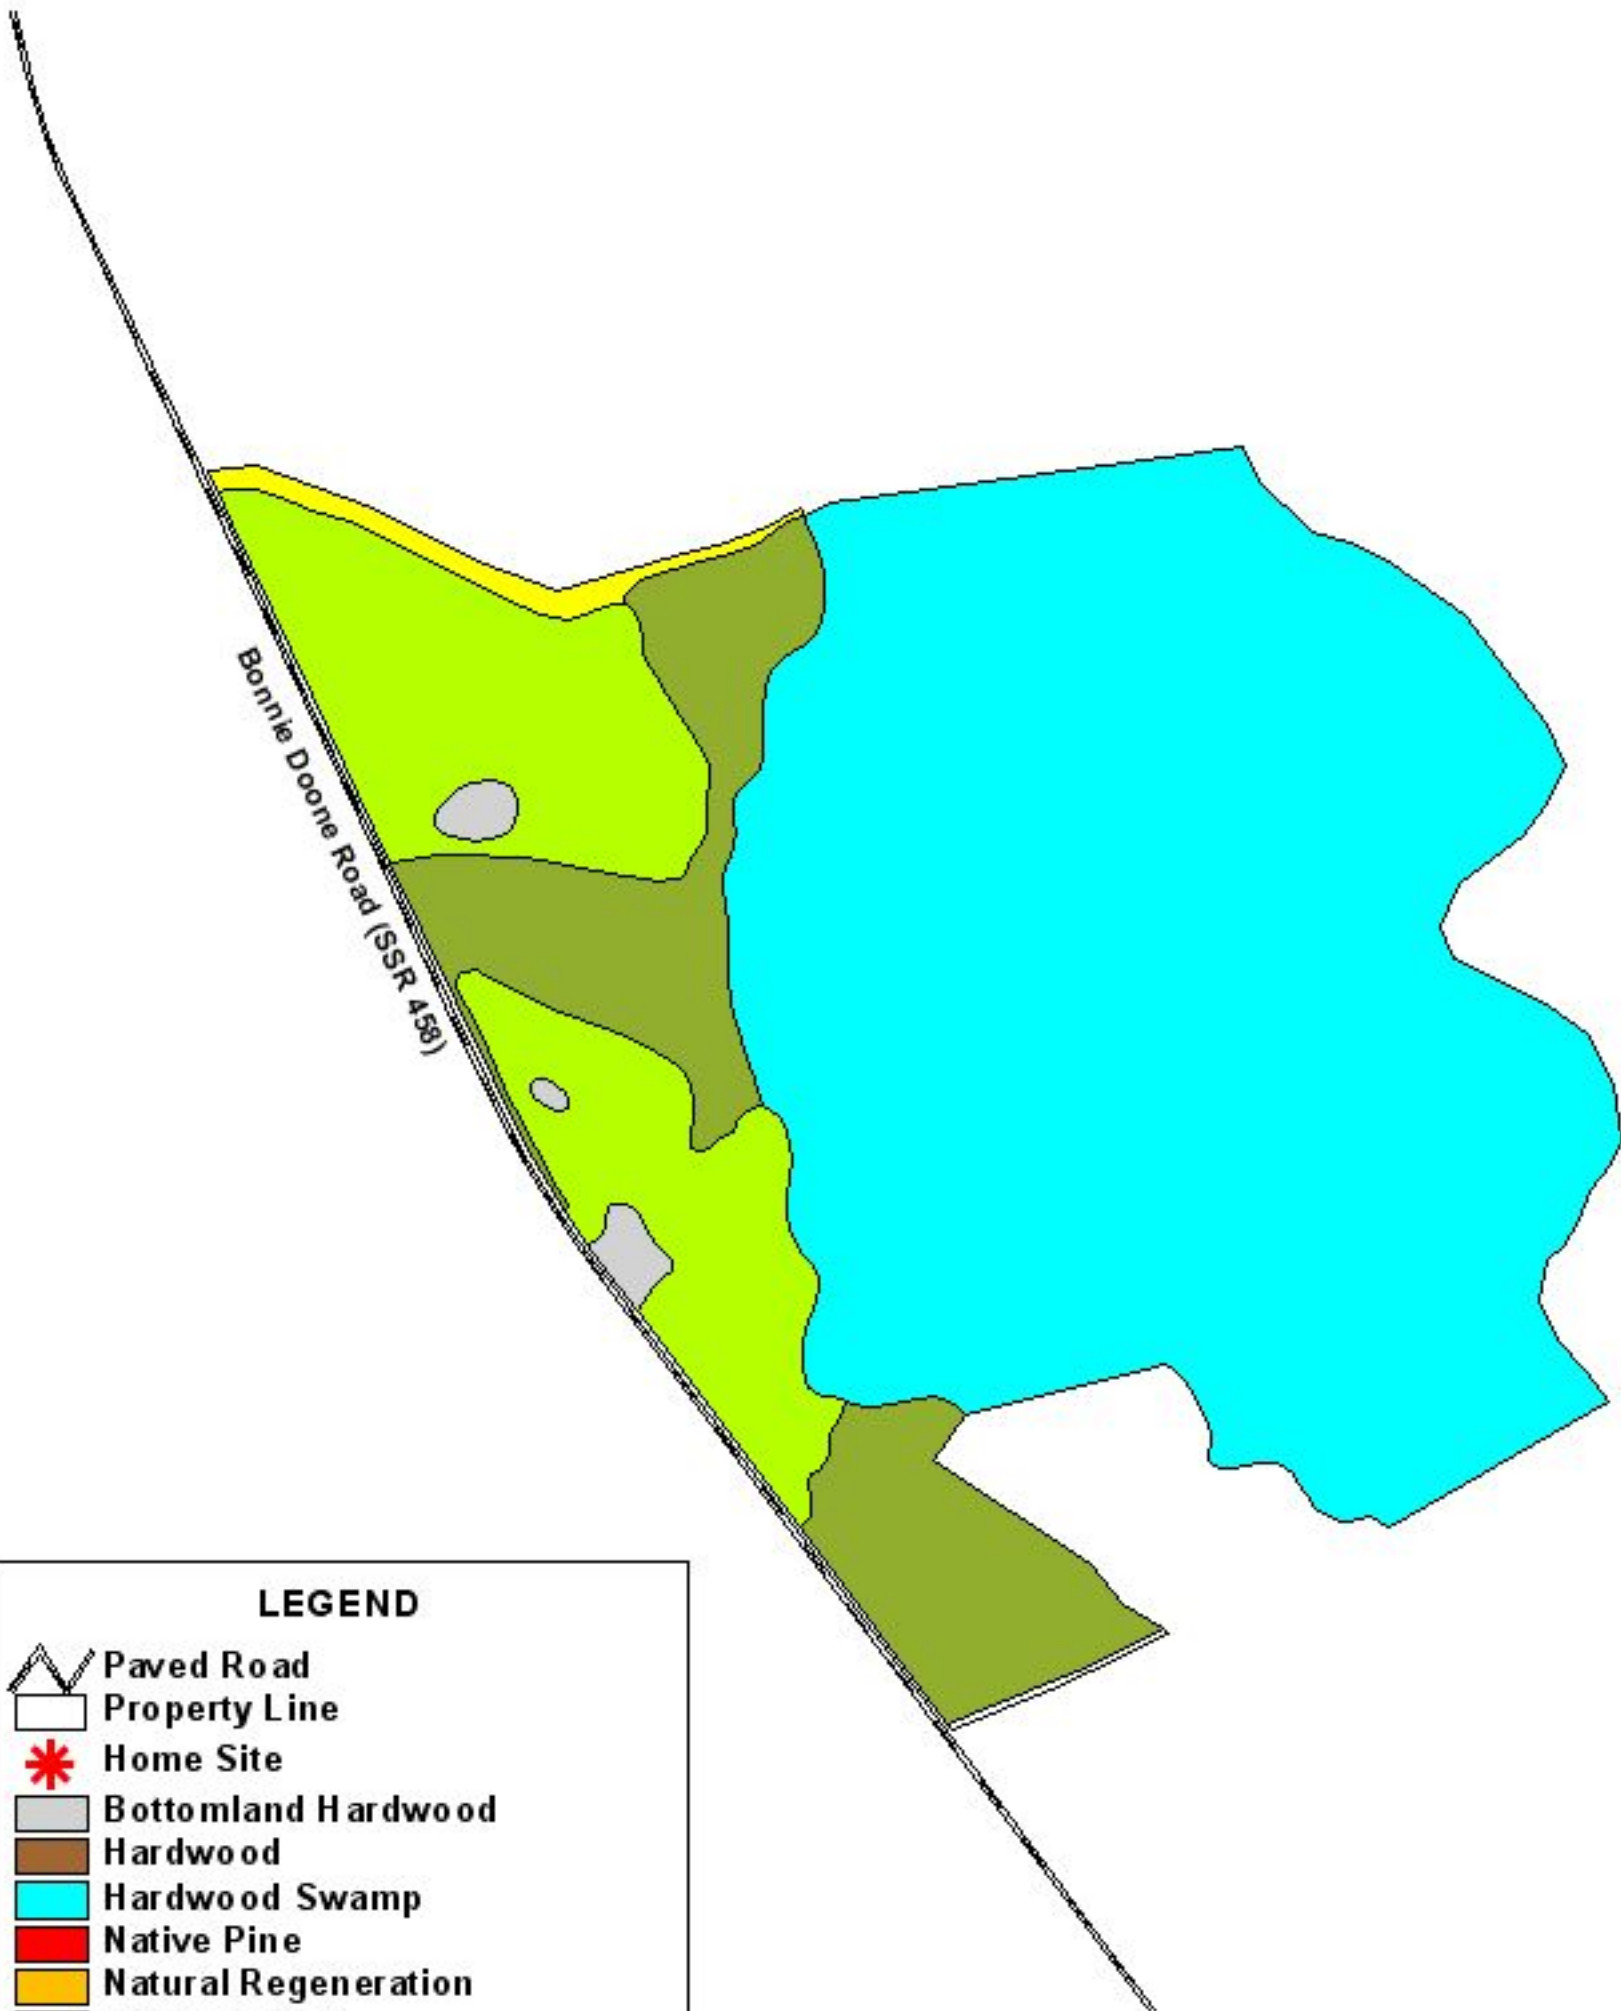

**Offered by
Morrison Forestry & Real Estate Company, Inc.**

**East Plantation
+/- 372.7 Acres
Located in Colleton County, South Carolina**

Property Details

Tract:	East Plantation
Acreage:	+/- 372.7 acres
Location:	East Plantation is located approximately 39 miles south of Charleston, SC, in the popular ACE Basin Area of South Carolina. This property lies just northeast of the community of Green Pond, in Colleton County. This parcel fronts along Bonnie Doone Road (SSR 458), a secondary road off of SC Highway 64.
Uses:	Agriculture, Forestry Investment, and Recreation
Zoning:	Agricultural
Access:	This tract is accessed via paved road frontage along Bonnie Doone Road (SSR 458).
Other Features:	East Plantation possesses a variety of both upland and bottomland forest stands. This variety of forest stands provides outstanding habitats for wildlife populations of deer, turkey, and ducks.
Price:	\$6,000 per acre

A Location Map of East Plantation

Colleton County, SC

Subject Property

**A Location Map
of East Plantation**
Colleton County, SC

**A Forest Type Map
of East Plantation**
Colleton County, SC

LEGEND

-  Paved Road
-  Property Line
-  Home Site
-  Bottomland Hardwood
-  Hardwood
-  Hardwood Swamp
-  Native Pine
-  Natural Regeneration
-  Old Rice Field
-  Pine-Hardwood
-  Power Line
-  Premerchantable Pine Plantation
-  Merchantable Pine Plantation

SCALE: 1 inch = 1000 feet

East Plantation
2006 Aerial Imagery
Colleton County, SC