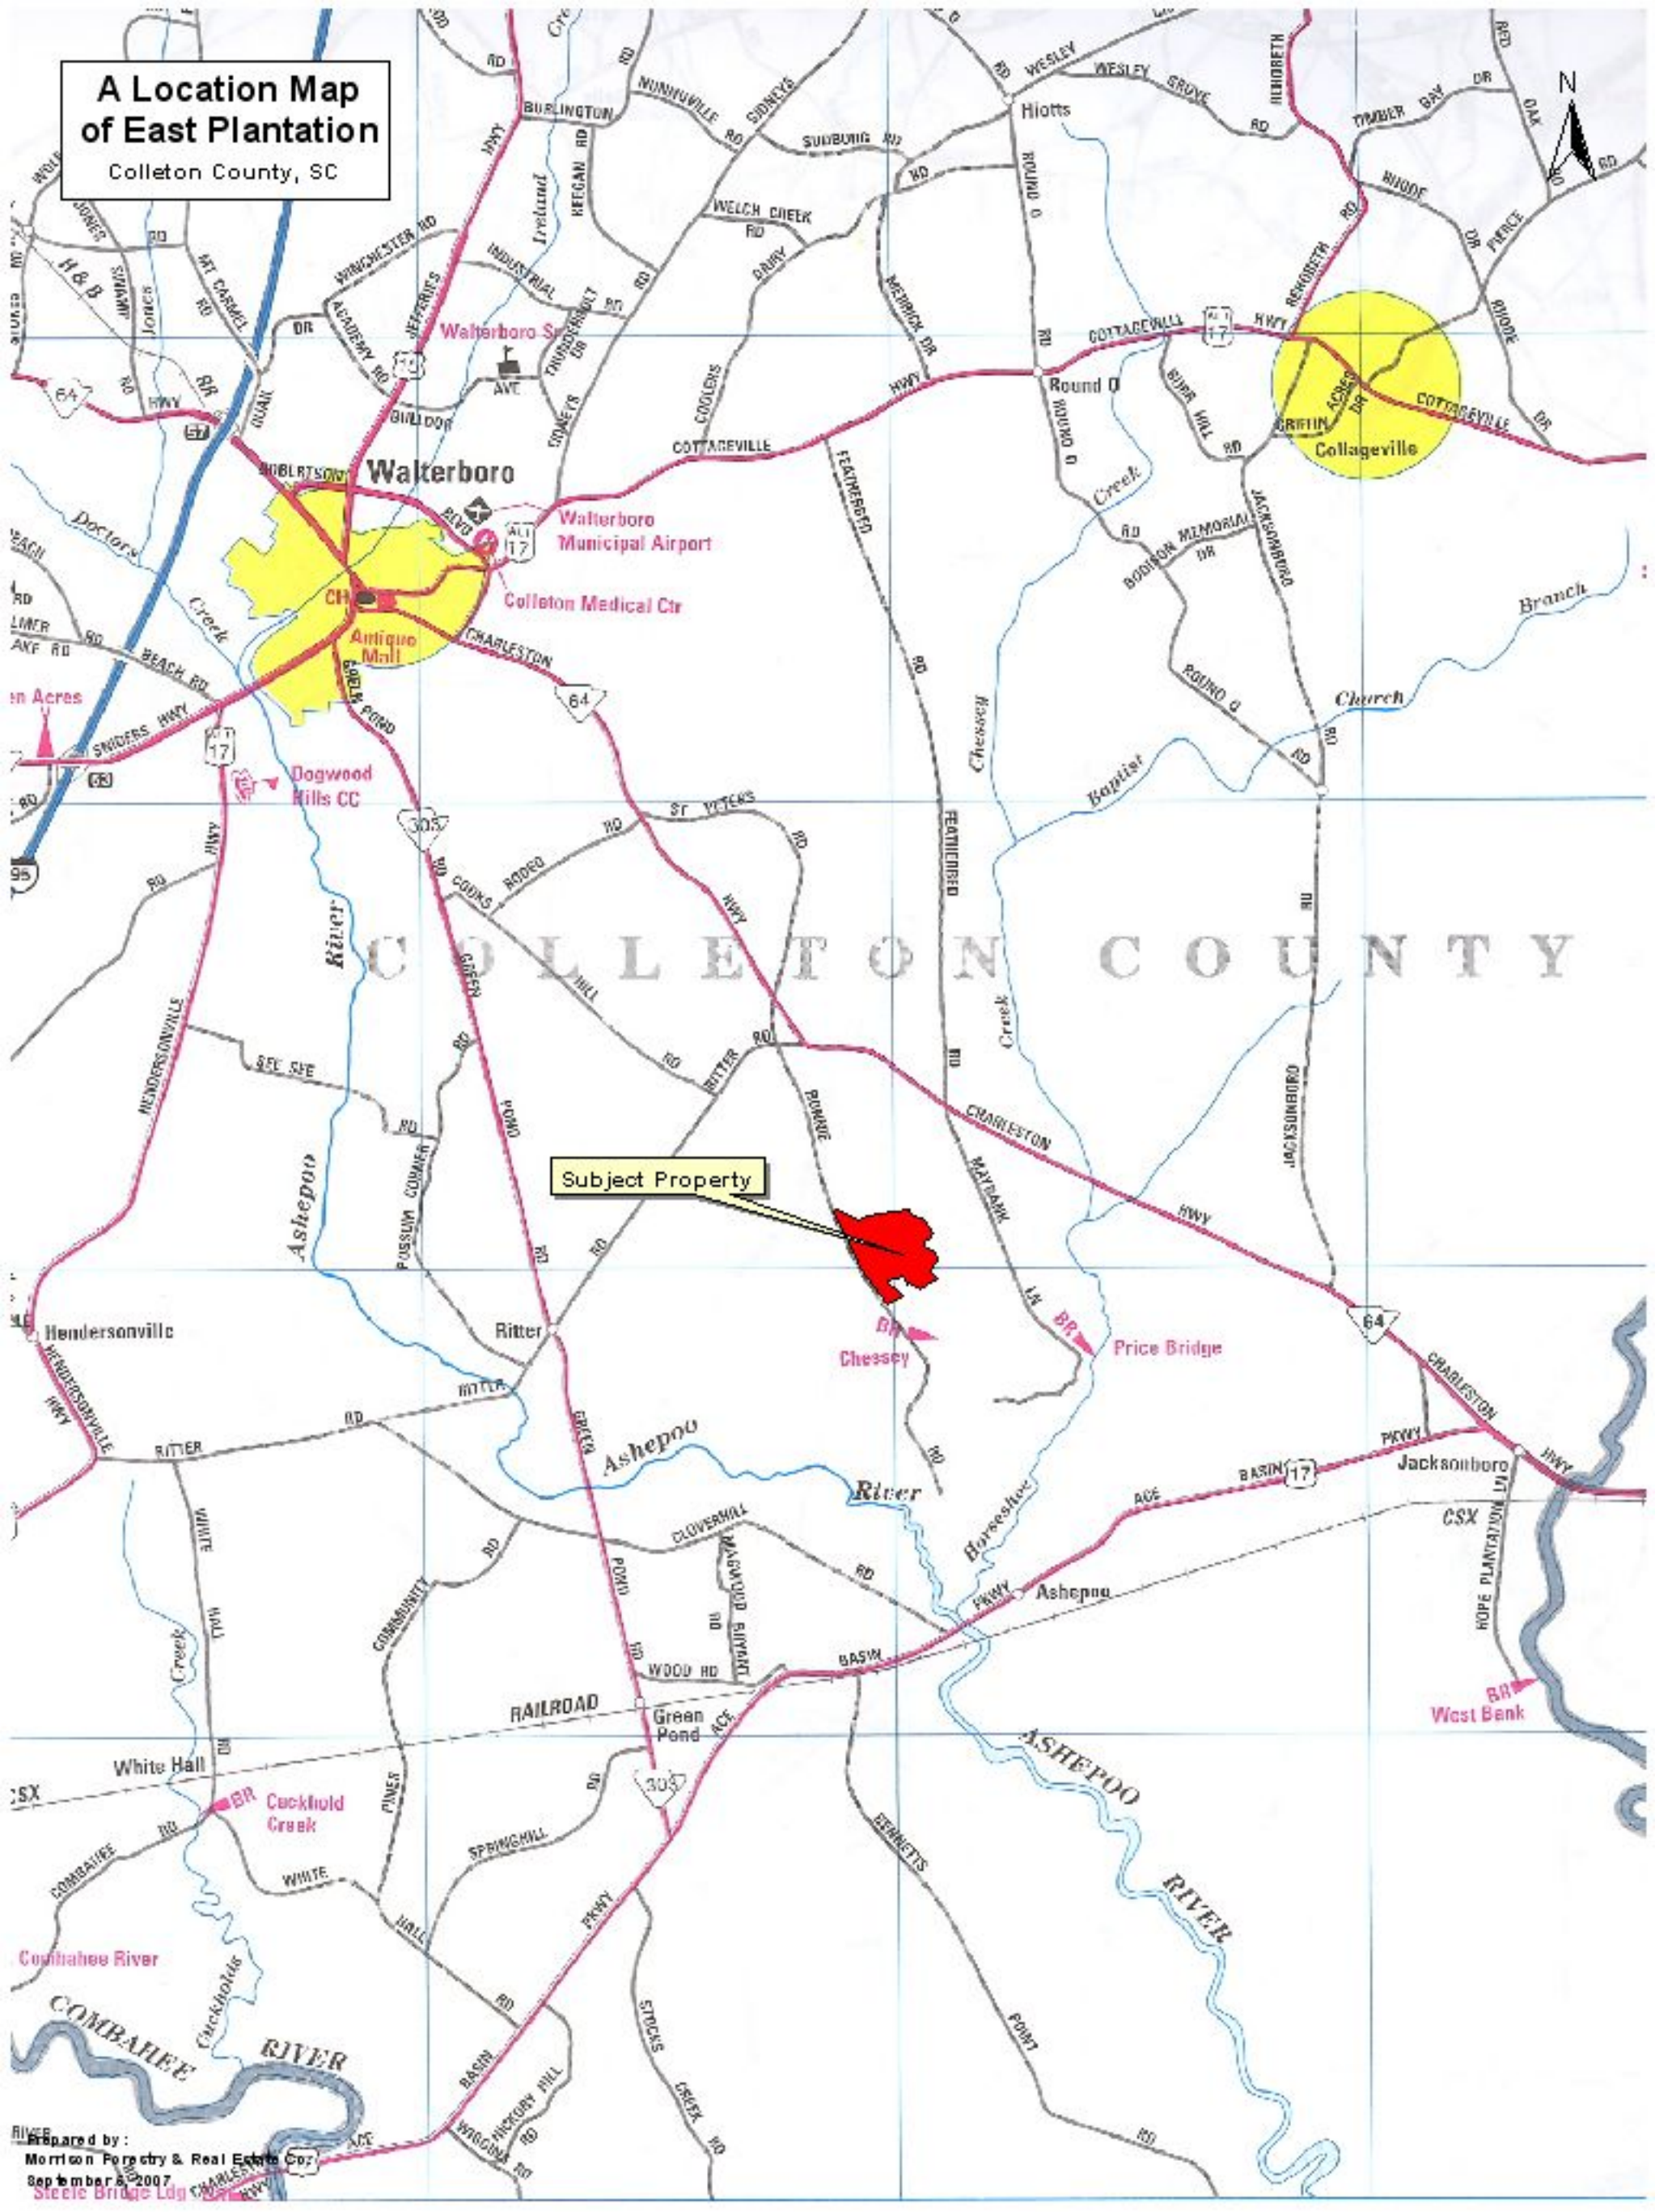

**Offered by
Morrison Forestry & Real Estate Company, Inc.**

**East Plantation
+/- 372.7 Acres
Located in Colleton County, South Carolina**

Property Details

Tract:	East Plantation
Acreage:	+/- 372.7 acres
Location:	East Plantation is located approximately 39 miles south of Charleston, SC, in the popular ACE Basin Area of South Carolina. This property lies just northeast of the community of Green Pond, in Colleton County. This parcel fronts along Bonnie Doone Road (SSR 458), a secondary road off of SC Highway 64.
Uses:	Agriculture, Forestry Investment, and Recreation
Zoning:	Agricultural
Access:	This tract is accessed via paved road frontage along Bonnie Doone Road (SSR 458).
Other Features:	East Plantation possesses a variety of both upland and bottomland forest stands. This variety of forest stands provides outstanding habitats for wildlife populations of deer, turkey, and ducks.
Price:	\$6,000 per acre

A Location Map of East Plantation

Colleton County, SC

Subject Property

**A Location Map
of East Plantation**
Colleton County, SC

**A Forest Type Map
of East Plantation**
Colleton County, SC

LEGEND

-  Paved Road
-  Property Line
-  Home Site
-  Bottomland Hardwood
-  Hardwood
-  Hardwood Swamp
-  Native Pine
-  Natural Regeneration
-  Old Rice Field
-  Pine-Hardwood
-  Power Line
-  Premerchantable Pine Plantation
-  Merchantable Pine Plantation