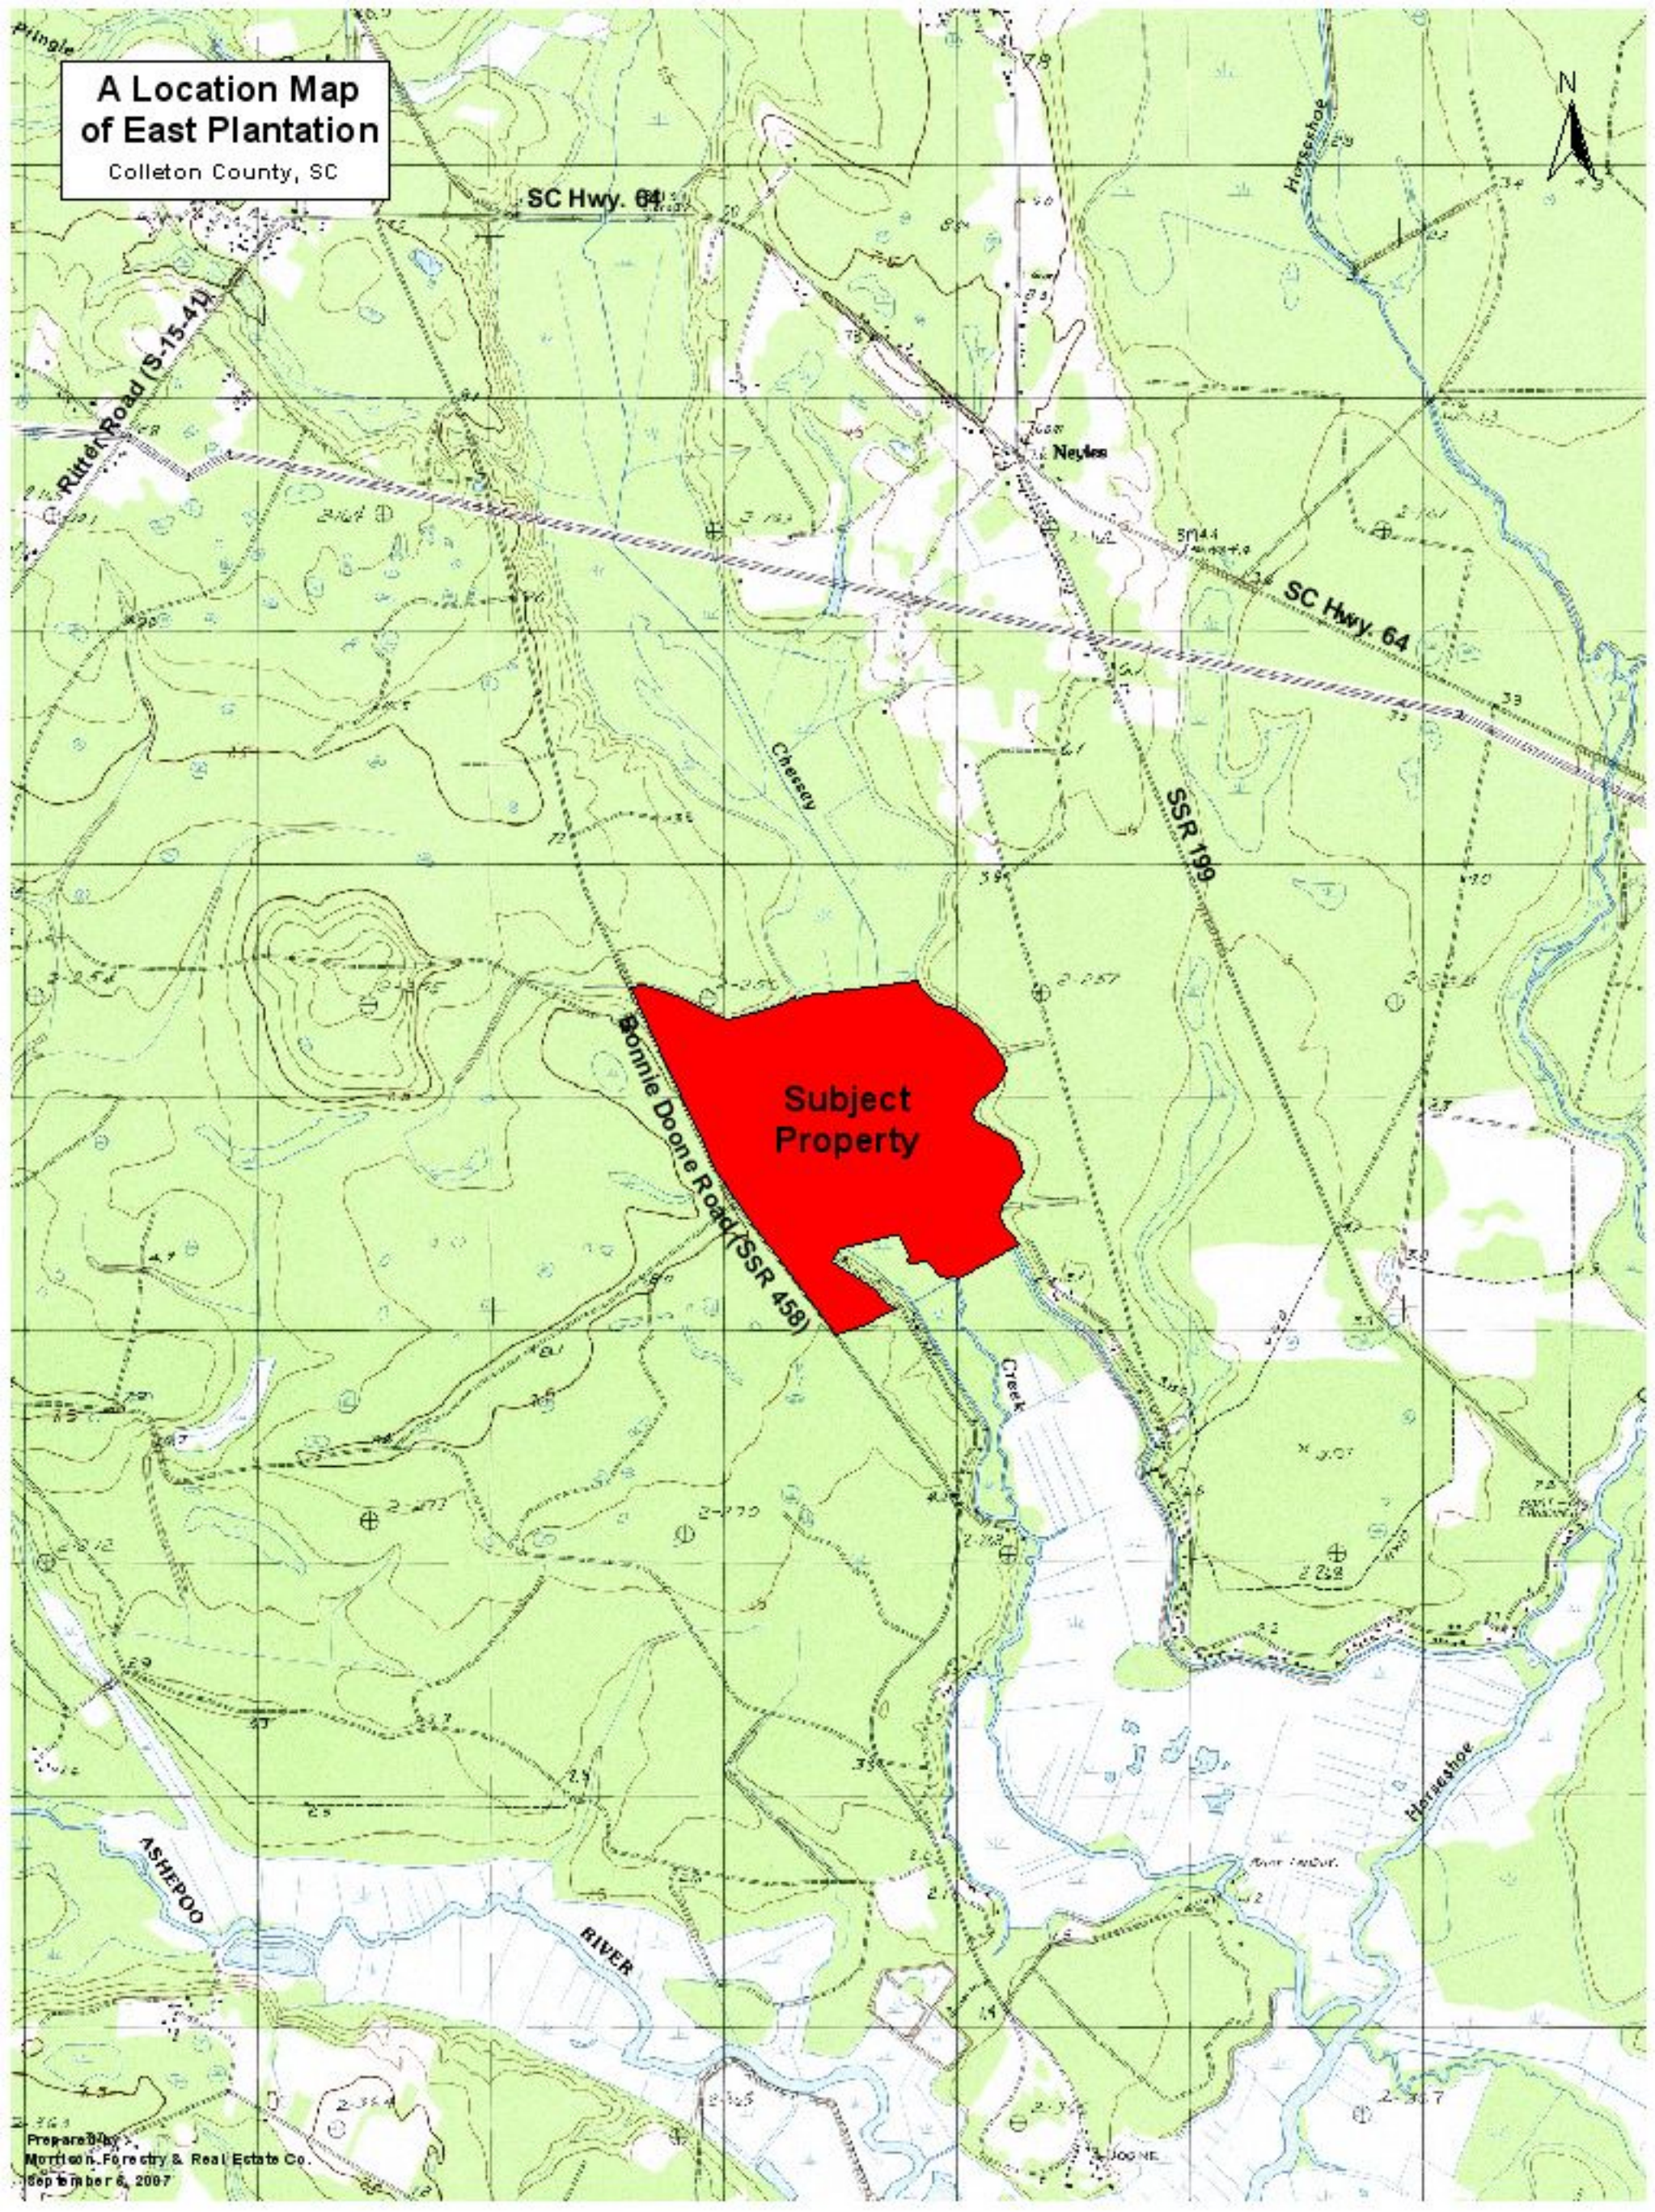

**Offered by
Morrison Forestry & Real Estate Company, Inc.**

**East Plantation
+/- 372.7 Acres
Located in Colleton County, South Carolina**

Property Details

Tract:	East Plantation
Acreage:	+/- 372.7 acres
Location:	East Plantation is located approximately 39 miles south of Charleston, SC, in the popular ACE Basin Area of South Carolina. This property lies just northeast of the community of Green Pond, in Colleton County. This parcel fronts along Bonnie Doone Road (SSR 458), a secondary road off of SC Highway 64.
Uses:	Agriculture, Forestry Investment, and Recreation
Zoning:	Agricultural
Access:	This tract is accessed via paved road frontage along Bonnie Doone Road (SSR 458).
Other Features:	East Plantation possesses a variety of both upland and bottomland forest stands. This variety of forest stands provides outstanding habitats for wildlife populations of deer, turkey, and ducks.
Price:	\$6,000 per acre

A Location Map of East Plantation

Colleton County, SC

Subject Property

**A Location Map
of East Plantation**
Colleton County, SC

**A Forest Type Map
of East Plantation**
Colleton County, SC

LEGEND

-  Paved Road
-  Property Line
-  Home Site
-  Bottomland Hardwood
-  Hardwood
-  Hardwood Swamp
-  Native Pine
-  Natural Regeneration
-  Old Rice Field
-  Pine-Hardwood
-  Power Line
-  Premerchantable Pine Plantation
-  Merchantable Pine Plantation