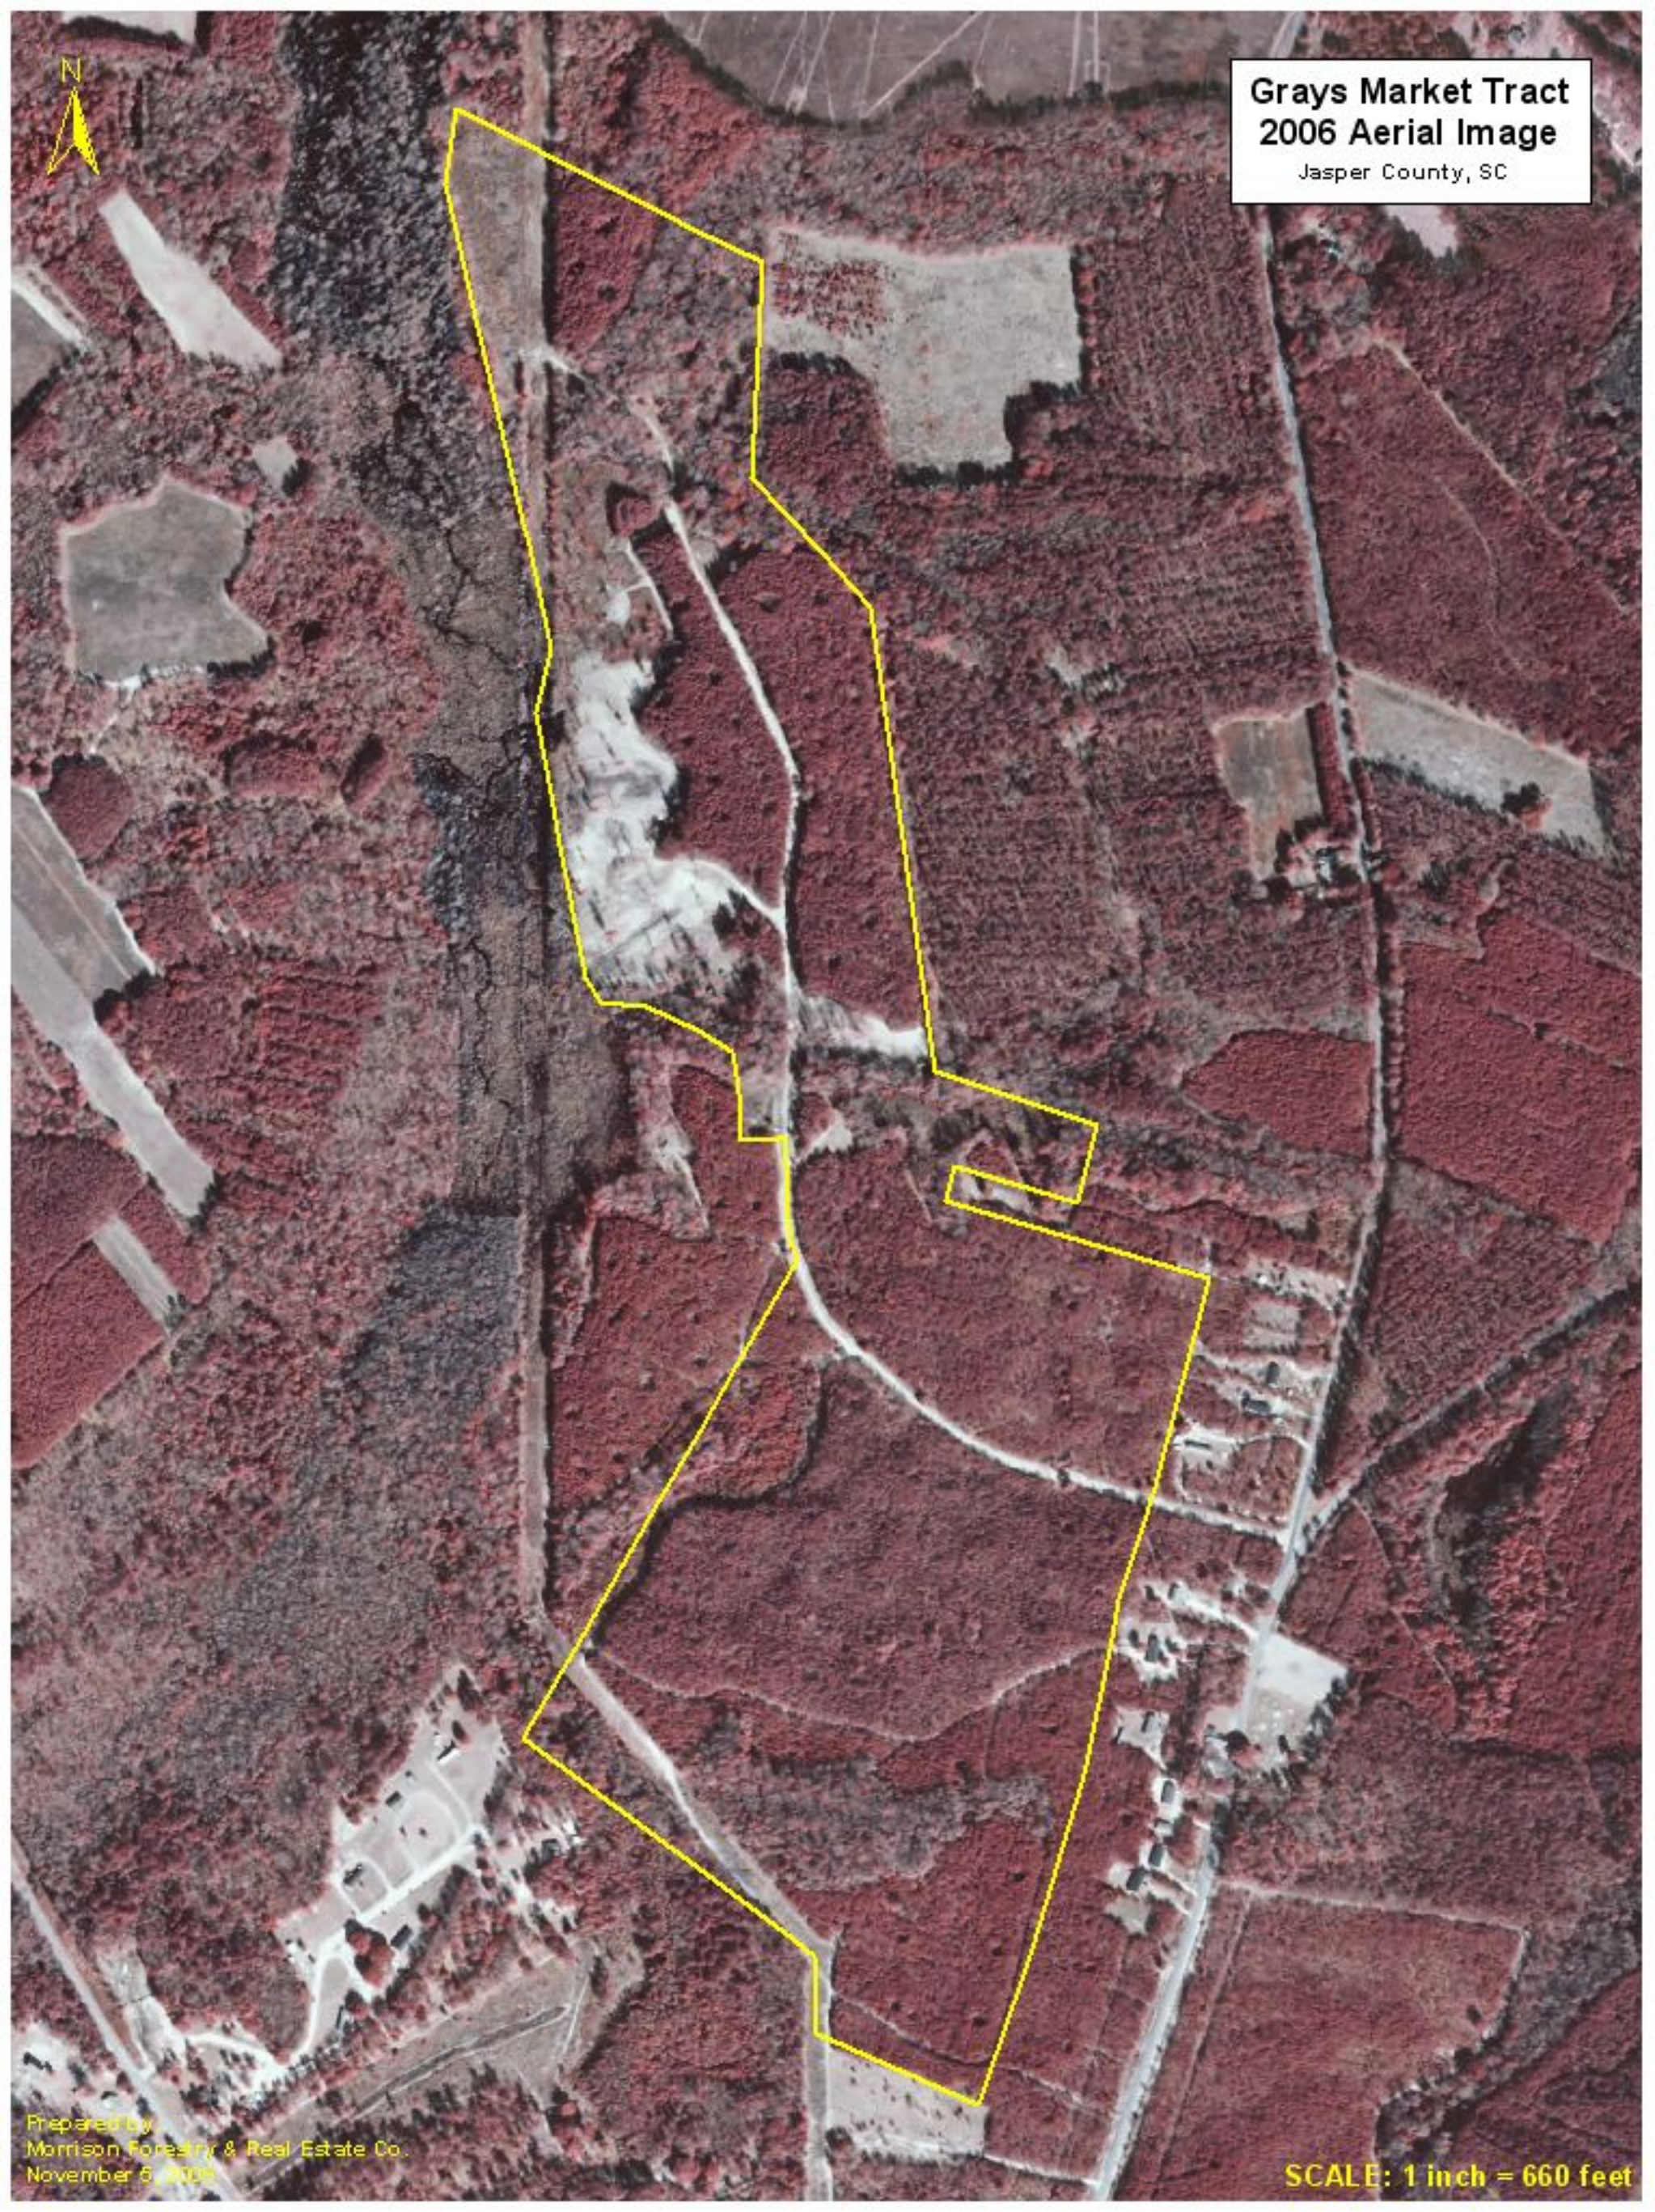

Grays Market Tract
2006 Aerial Image
Jasper County, SC

Prepared by
Morrison Forestry & Real Estate Co.
November 5, 2008

SCALE: 1 inch = 660 feet