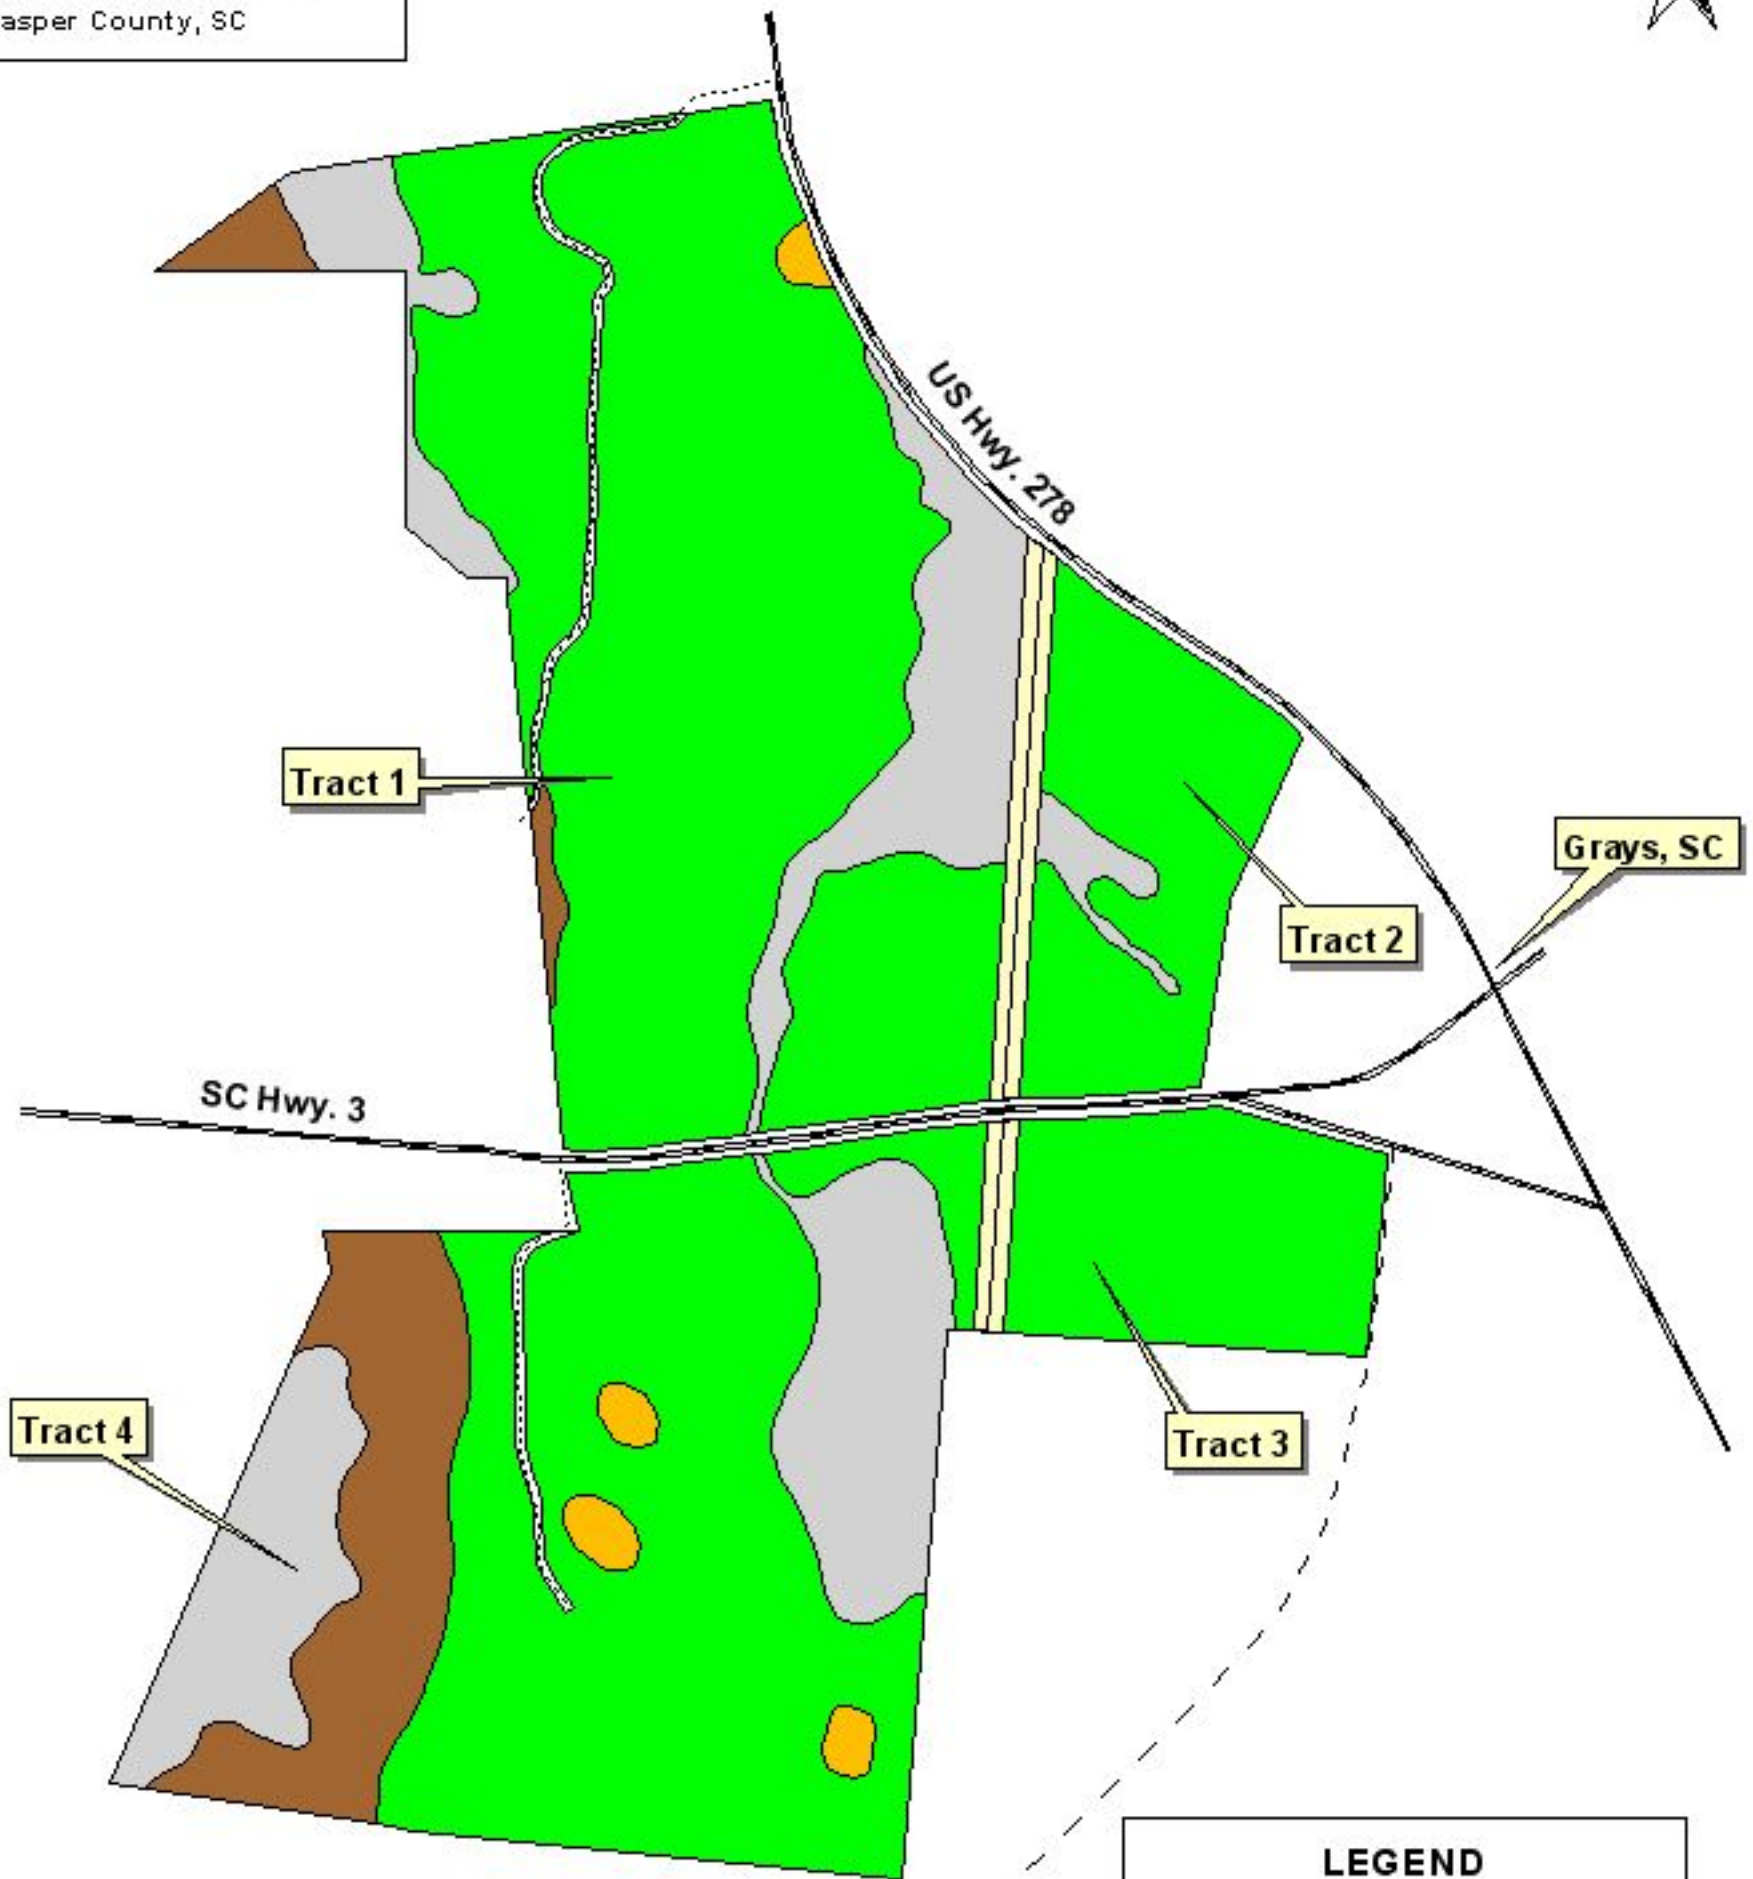

A Forest Type Map of the Grays Robinson Tract

Jasper County, SC

LEGEND

Road Type
County Unpaved (dashed line)
Paved (double line)

Woods
Property Line (dotted line)
Bottomland Hardwood (grey)
Gum Pond (orange)
1985 Loblolly Plantation (green)
Pine-Hardwood (brown)
Power Line (yellow)

SCALE: 1 inch = 800 feet

800 0 800 1600 Feet

Prepared by :
Morrison Forestry & Real Estate Co
April 7, 2008