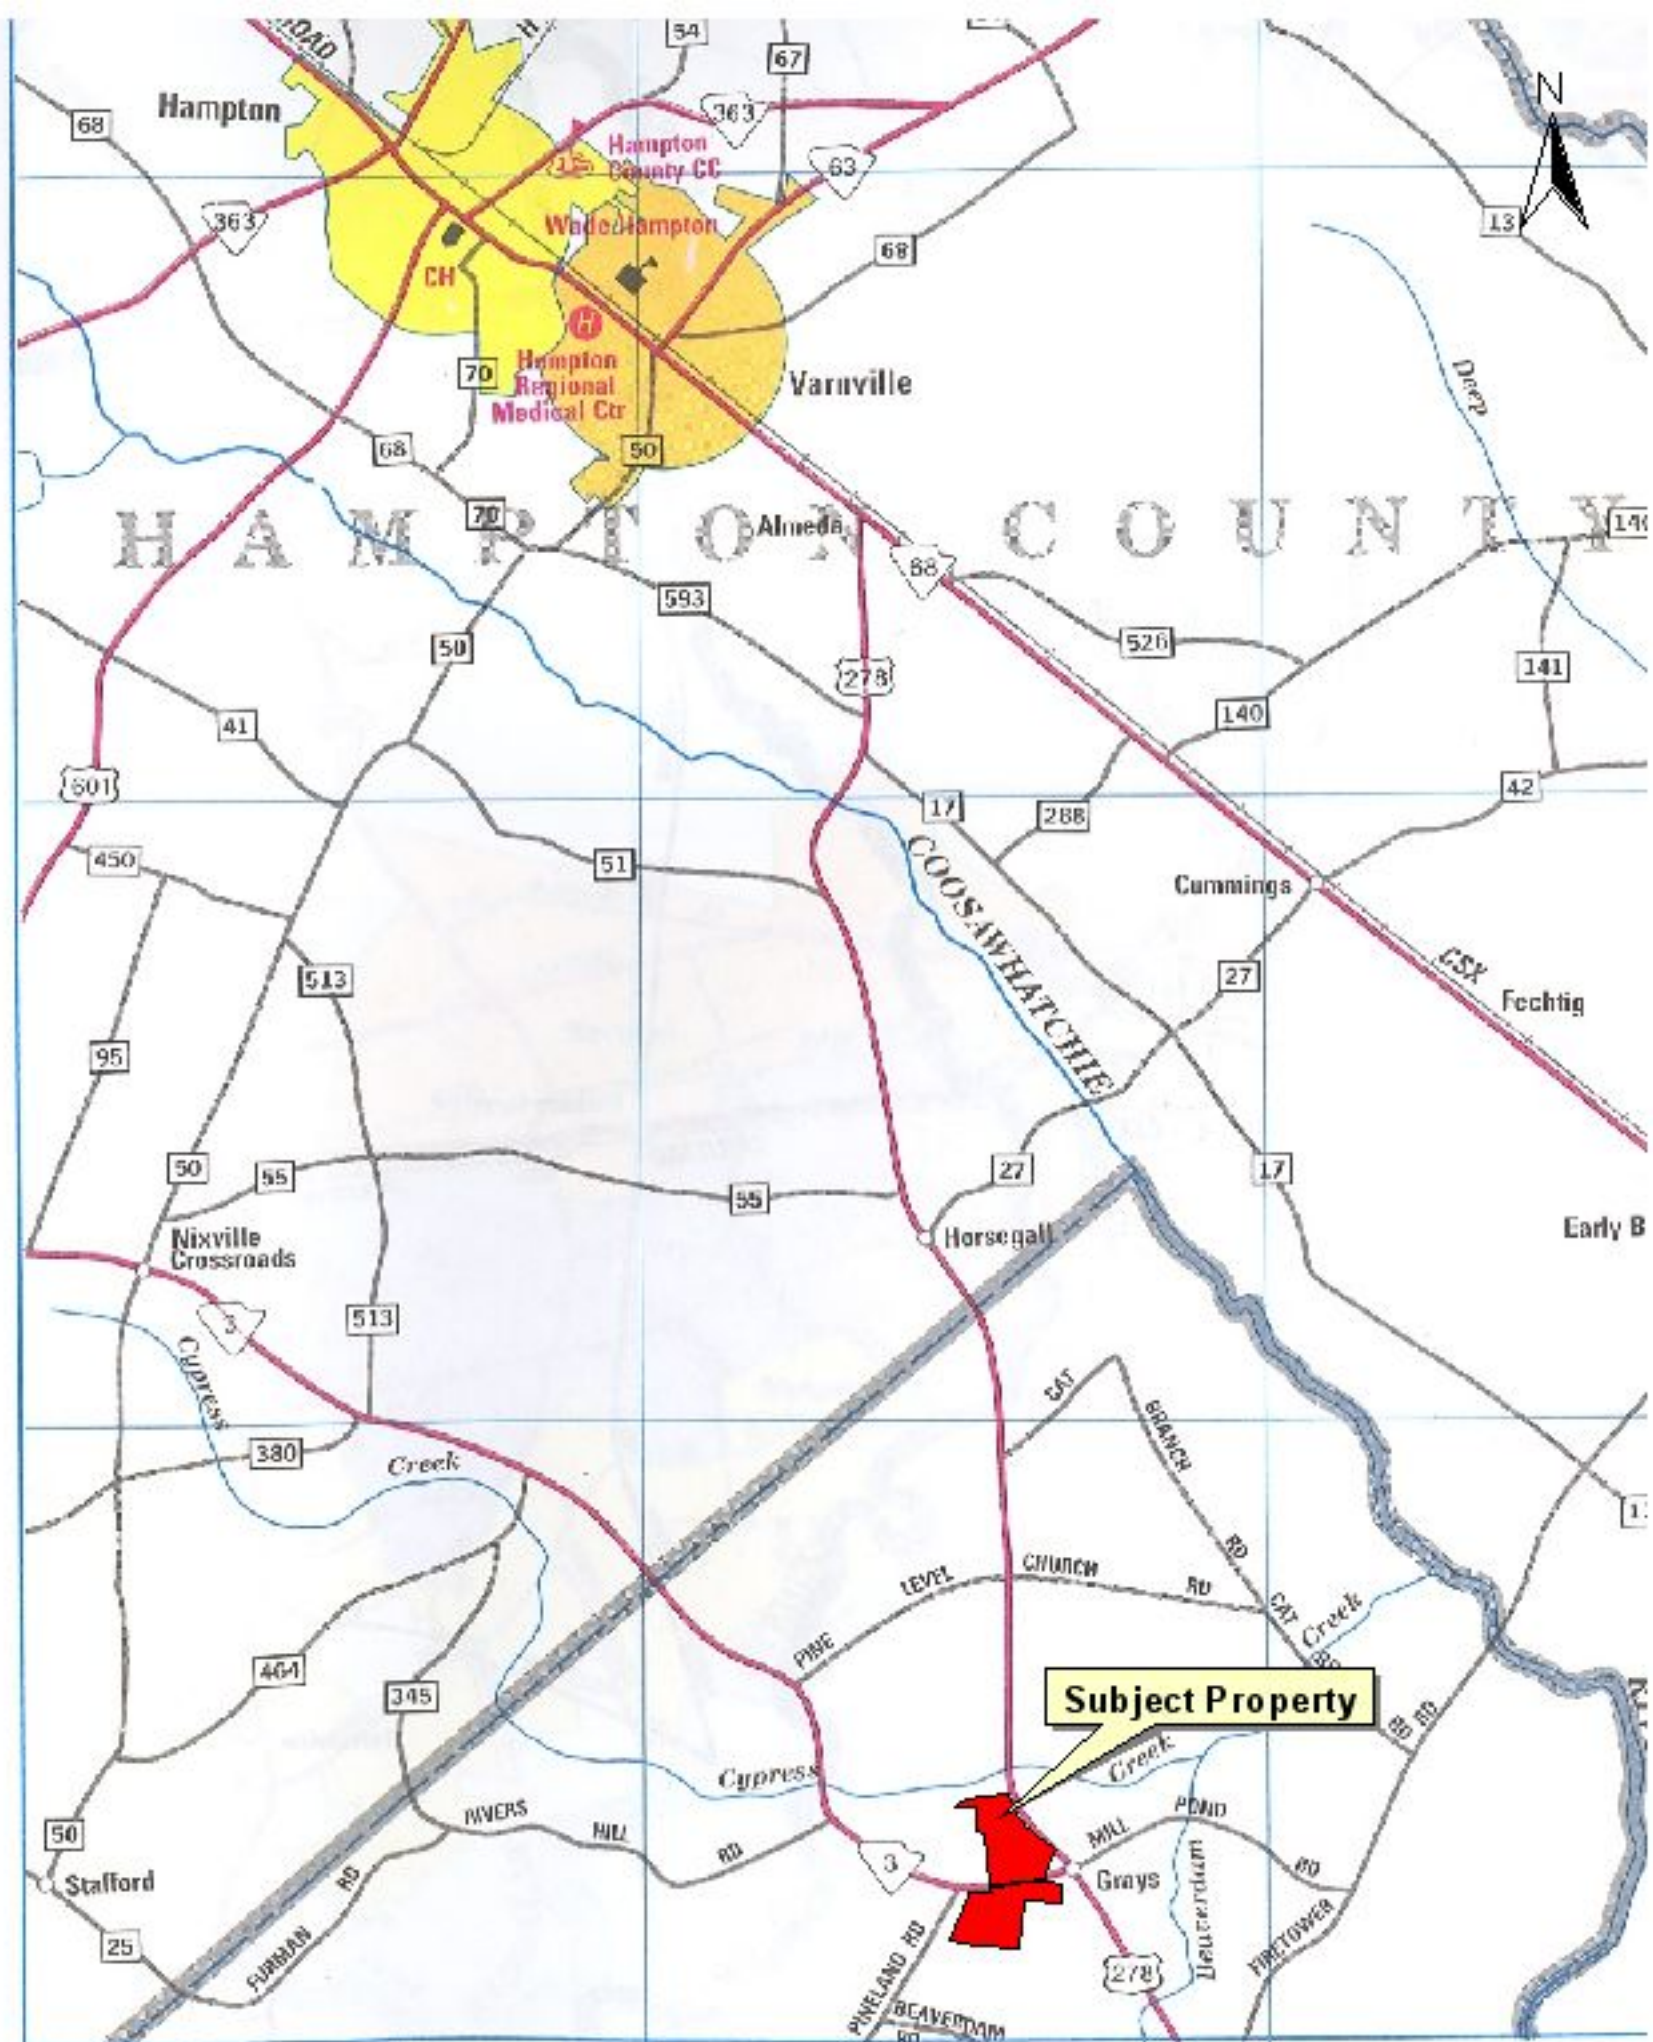

# A Location Map of the Grays Robinson Tract

Jasper County, SC

Prepared by:  
Morrison Forestry & Real Estate Co  
April 7, 2008