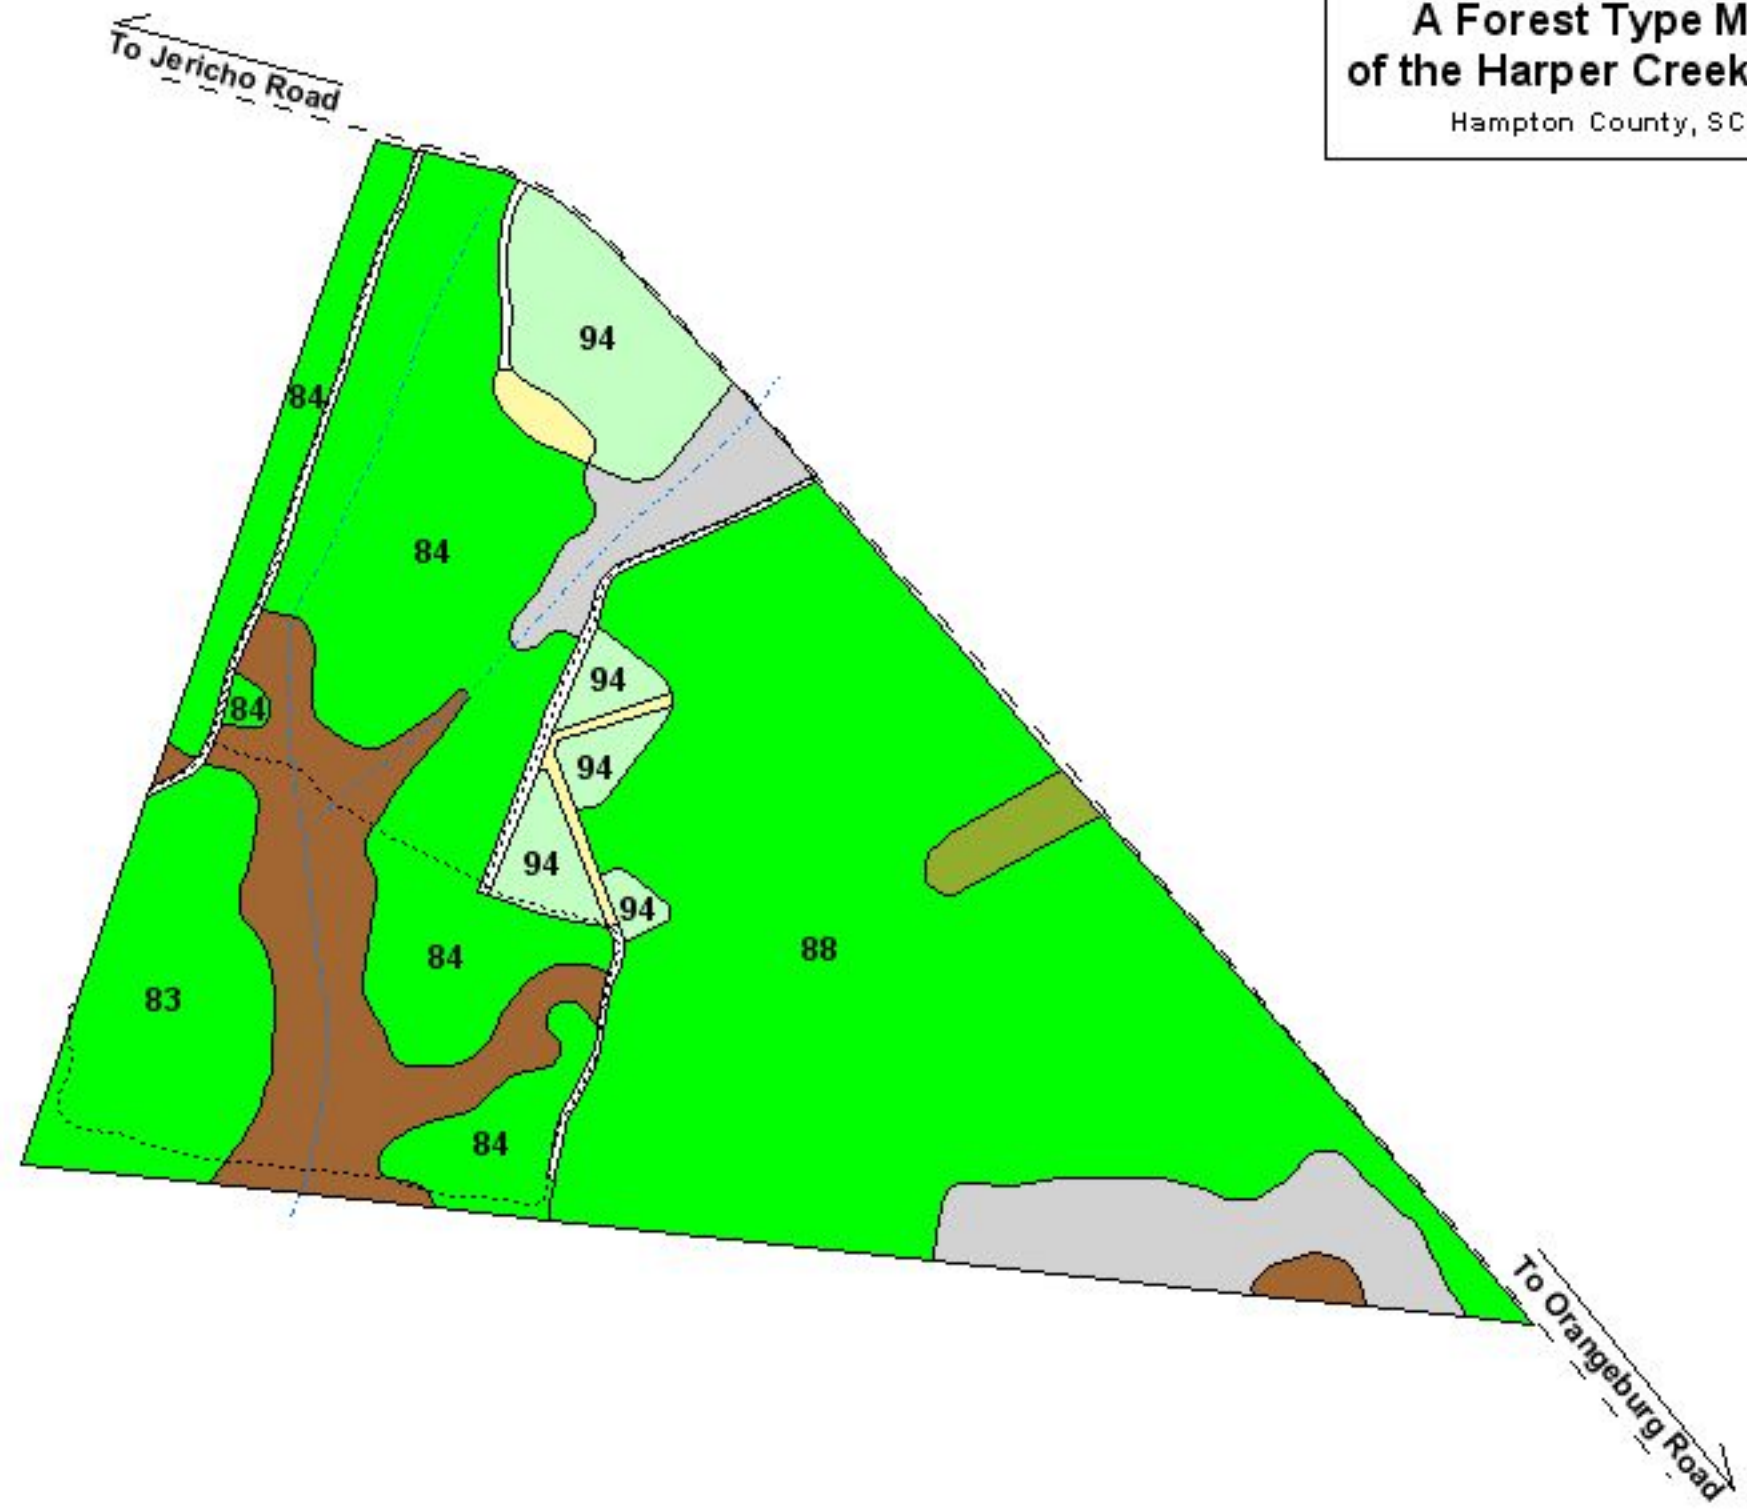

**A Forest Type Map  
of the Harper Creek Tract**  
Hampton County, SC

**LEGEND**

**Road Type**  
County Unpaved  
**Woods**  
Drain  
Property Line  
Bottomland Hardwood  
Hardwood  
83 1983 Loblolly Plantation  
84 1984 Loblolly Plantation  
88 1988 Loblolly Plantation  
94 1994 Loblolly Plantation  
Pine-Hardwood  
Wildlife Food Plot