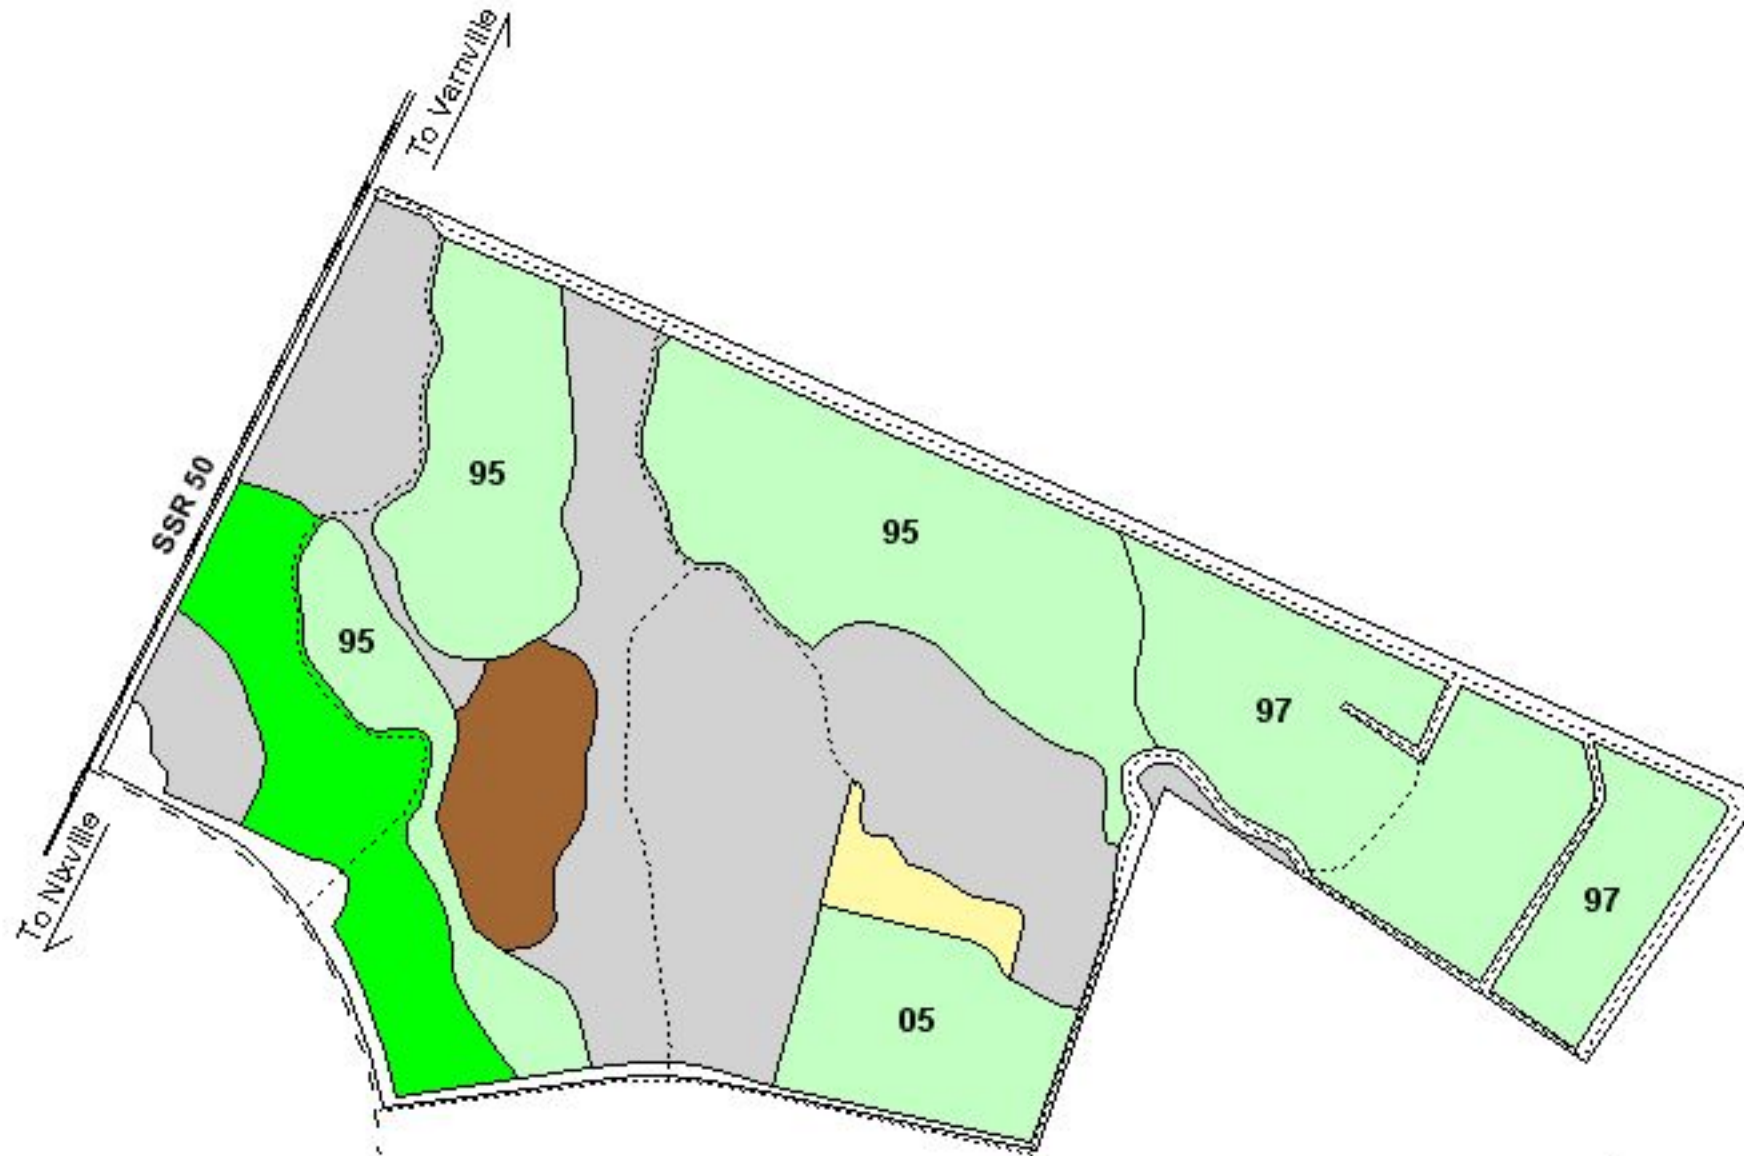

**Exclusively Offered by
Morrison Forestry & Real Estate Company, Inc.**

**Holly Tract
127.2 Acres
Located in Hampton County, South Carolina**

Property Details

Tract:	Holly Tract
Acreage:	+/- 127.2 Acres
Location:	The property is located in Hampton County, SC. This property is located approximately one mile north of Nixville, SC, and approximately 8 miles south of Varnville, SC. This parcel fronts along SSR 50.
Uses:	Forestry Investment, Recreational & Hunting
Zoning:	Agricultural
Access:	This tract is accessed via +/- 1650 feet of paved road frontage along SSR 50.
Other Features:	This tract serves as an excellent location for a potential hunting camp or home site.
Price:	\$636,000

**A Location Map
of the Holly Tract**
Hampton County, SC

**Town of
Estill**

**Subject
Property**

**Nixville
Crossroads**

US Hwy 601

SSR 95

SSR 50

SSR 55

SC Hwy. 3

A Forest Type Map of the Holly Tract

Hampton County, SC

LEGEND	
Road Type	
	County Unpaved
	Paved
Woods	
	Property Line
	Cypress Bay
	1995 Loblolly Plantation
	1997 Loblolly Plantation
	2005 Loblolly Plantation
	Native Pine
	Pine-Hardwood
	Wildlife Food Plot

SCALE: 1 inch = 660 feet

Holly Tract
2006 Aerial Imagery
Hampton County, SC