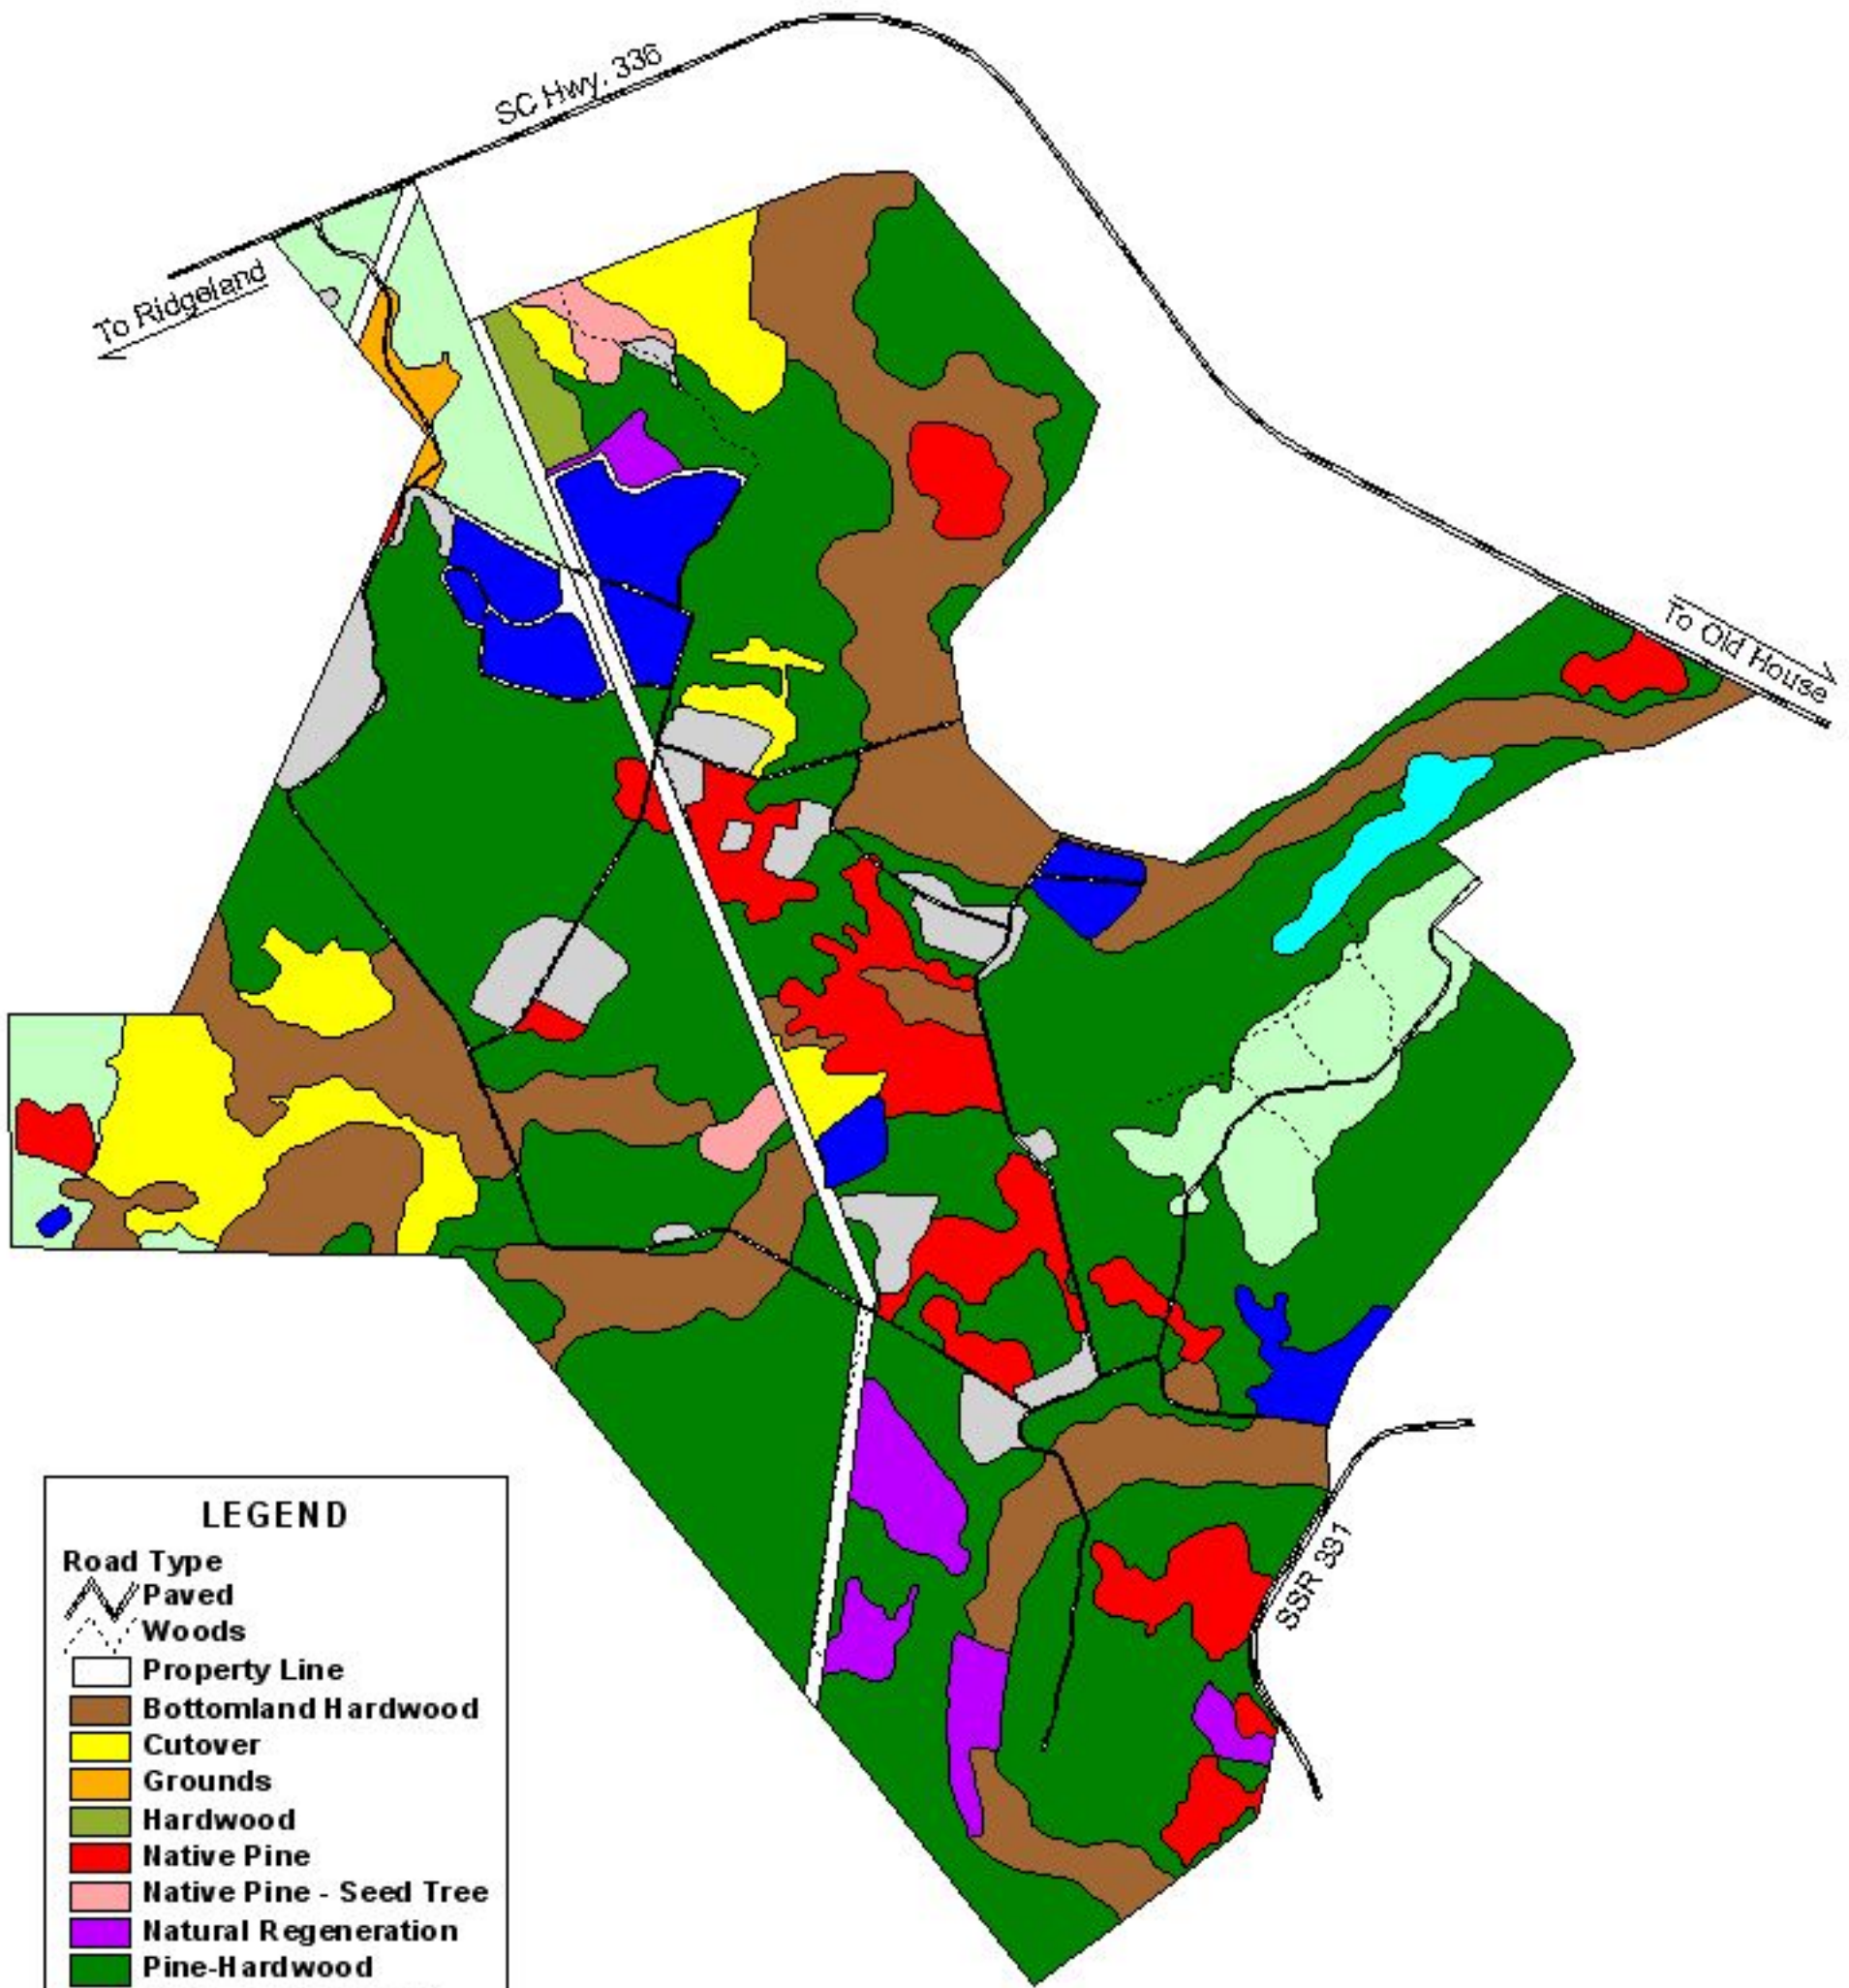

**A Forest Type Map  
of Live Oak Farms**  
Jasper County, SC

**LEGEND**

**Road Type**  
Paved  
Woods

Property Line

Bottomland Hardwood  
Cutover  
Grounds  
Hardwood  
Native Pine  
Native Pine - Seed Tree  
Natural Regeneration  
Pine-Hardwood  
Pine-Hardwood Flat  
Upland Pine-Hardwood  
Pond  
Power Line ROW  
Wildlife Habitat Area

SCALE: 1 inch = 2200 feet