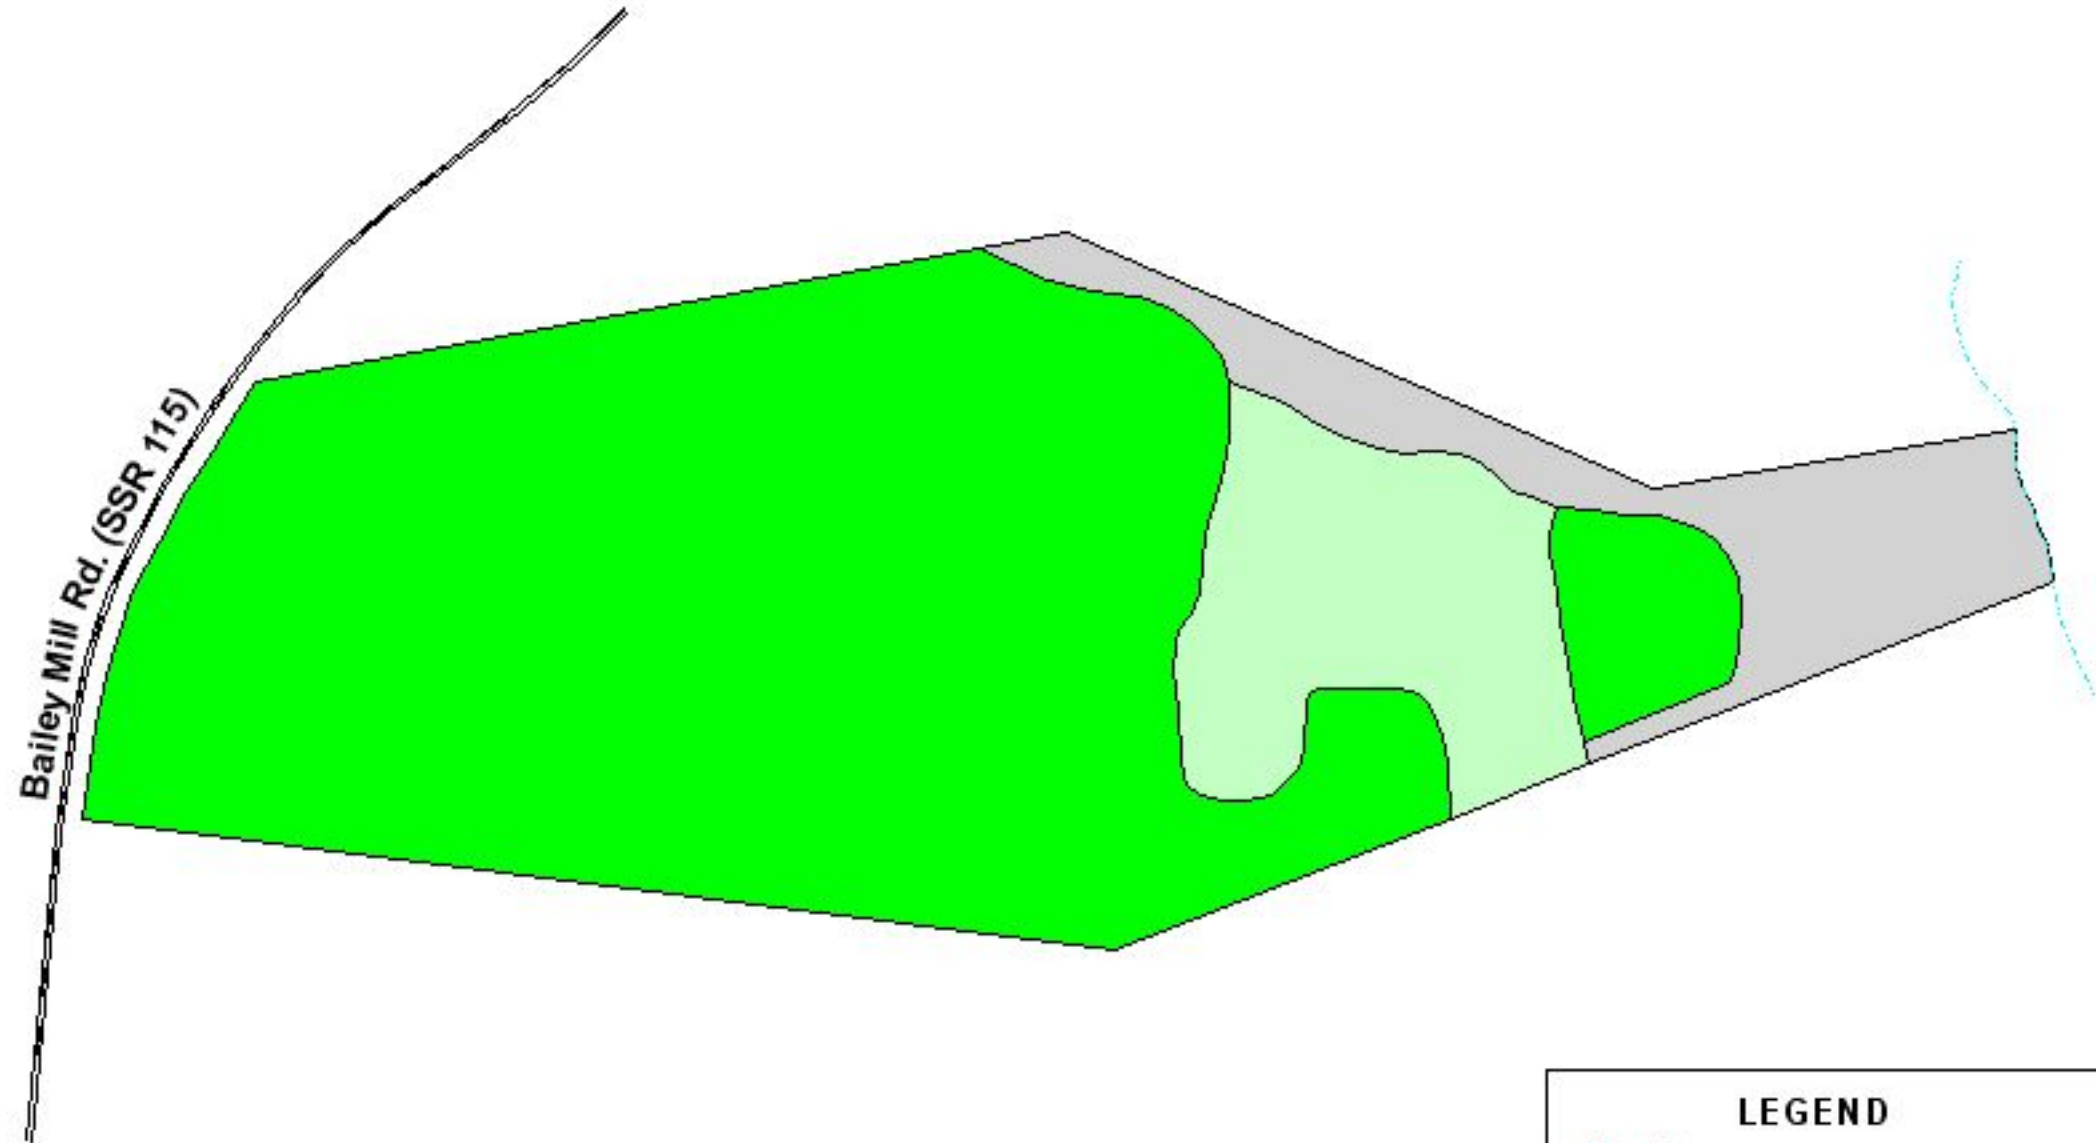

**A Forest Type Map of the
Malphrus Bailey Mill Tract**
Jasper County, SC

LEGEND

- Stream
- Road
- Property Line
- Bottomland Hardwood
- 1987 Loblolly Plantation
- 2004 Loblolly Plantation

SCALE: 1 inch = 400 feet