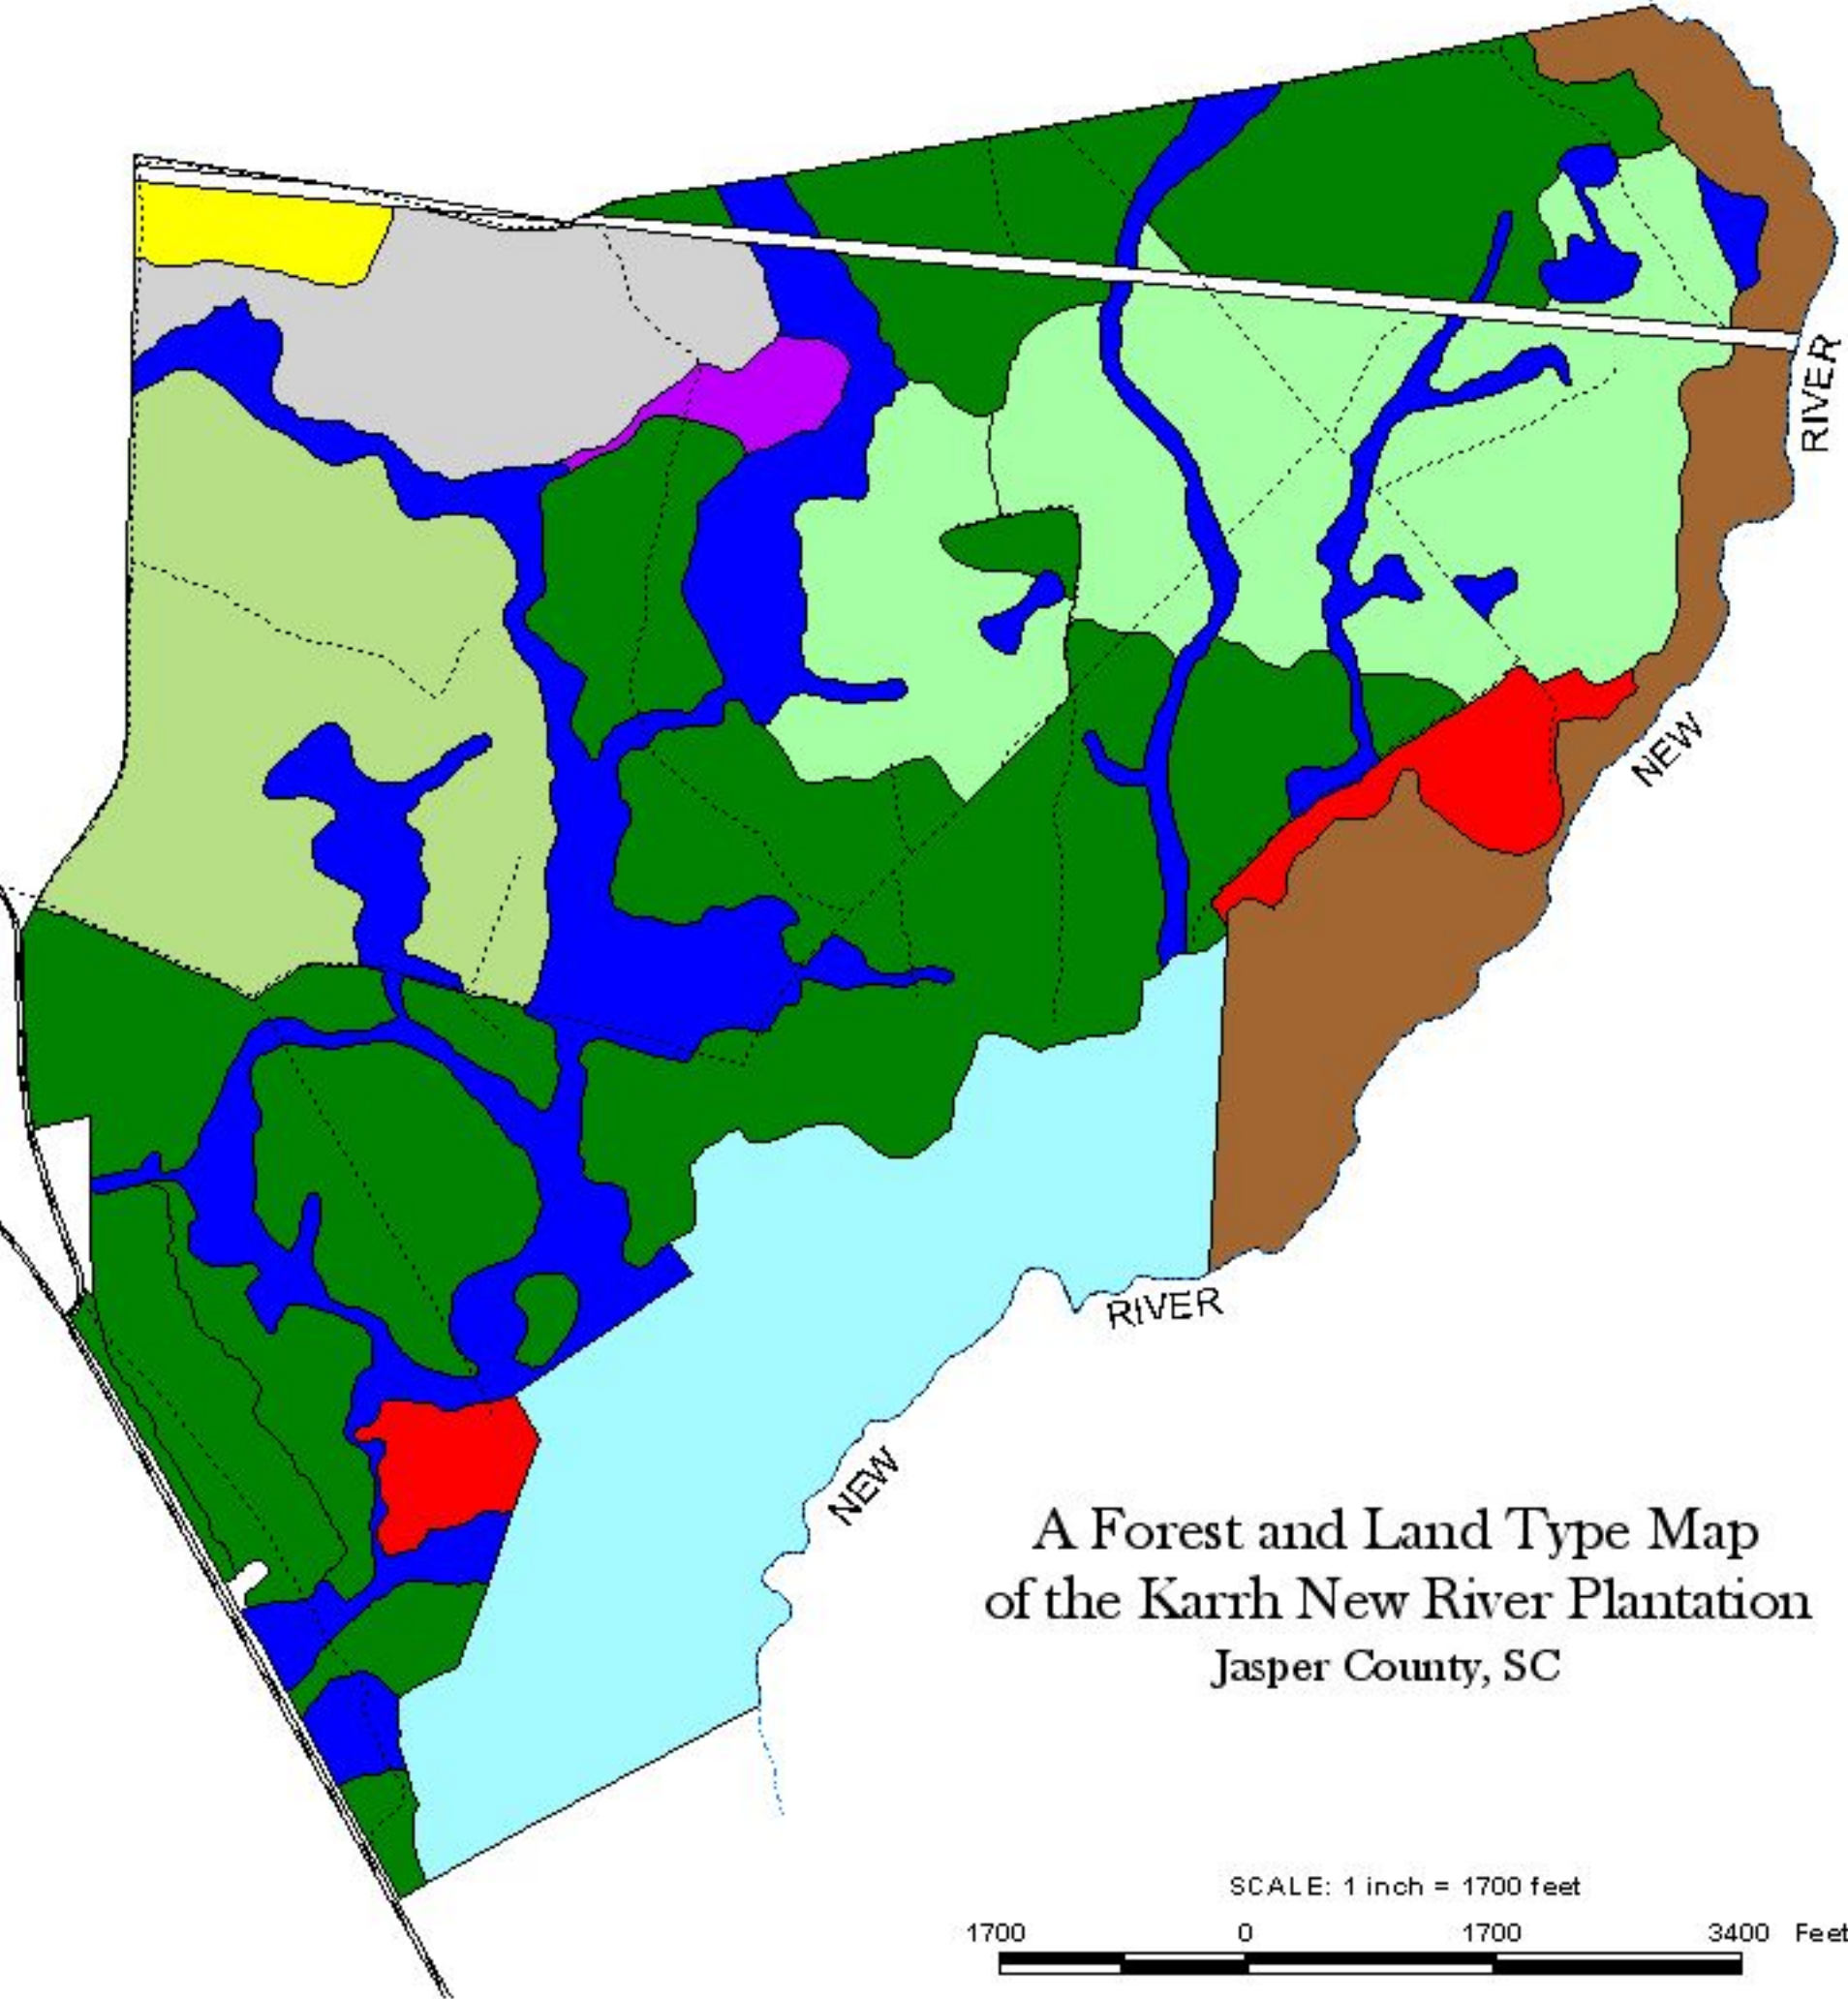

LEGEND

Road Type

Paved

Woods

River

Property Line

Field

Hardwood Swamp

Mixed Pine-Hardwood

Old Rice Field

Pine-Hardwood Flat

Power Line

1970 Loblolly Plantation

1980 Loblolly Plantation

1990 Loblolly Plantation

1999 Loblolly Plantation

2001 Loblolly Plantation

Drawn by:
Morrison Forestry and Real Estate Co.
October 12, 2005

A Forest and Land Type Map
of the Karrh New River Plantation
Jasper County, SC