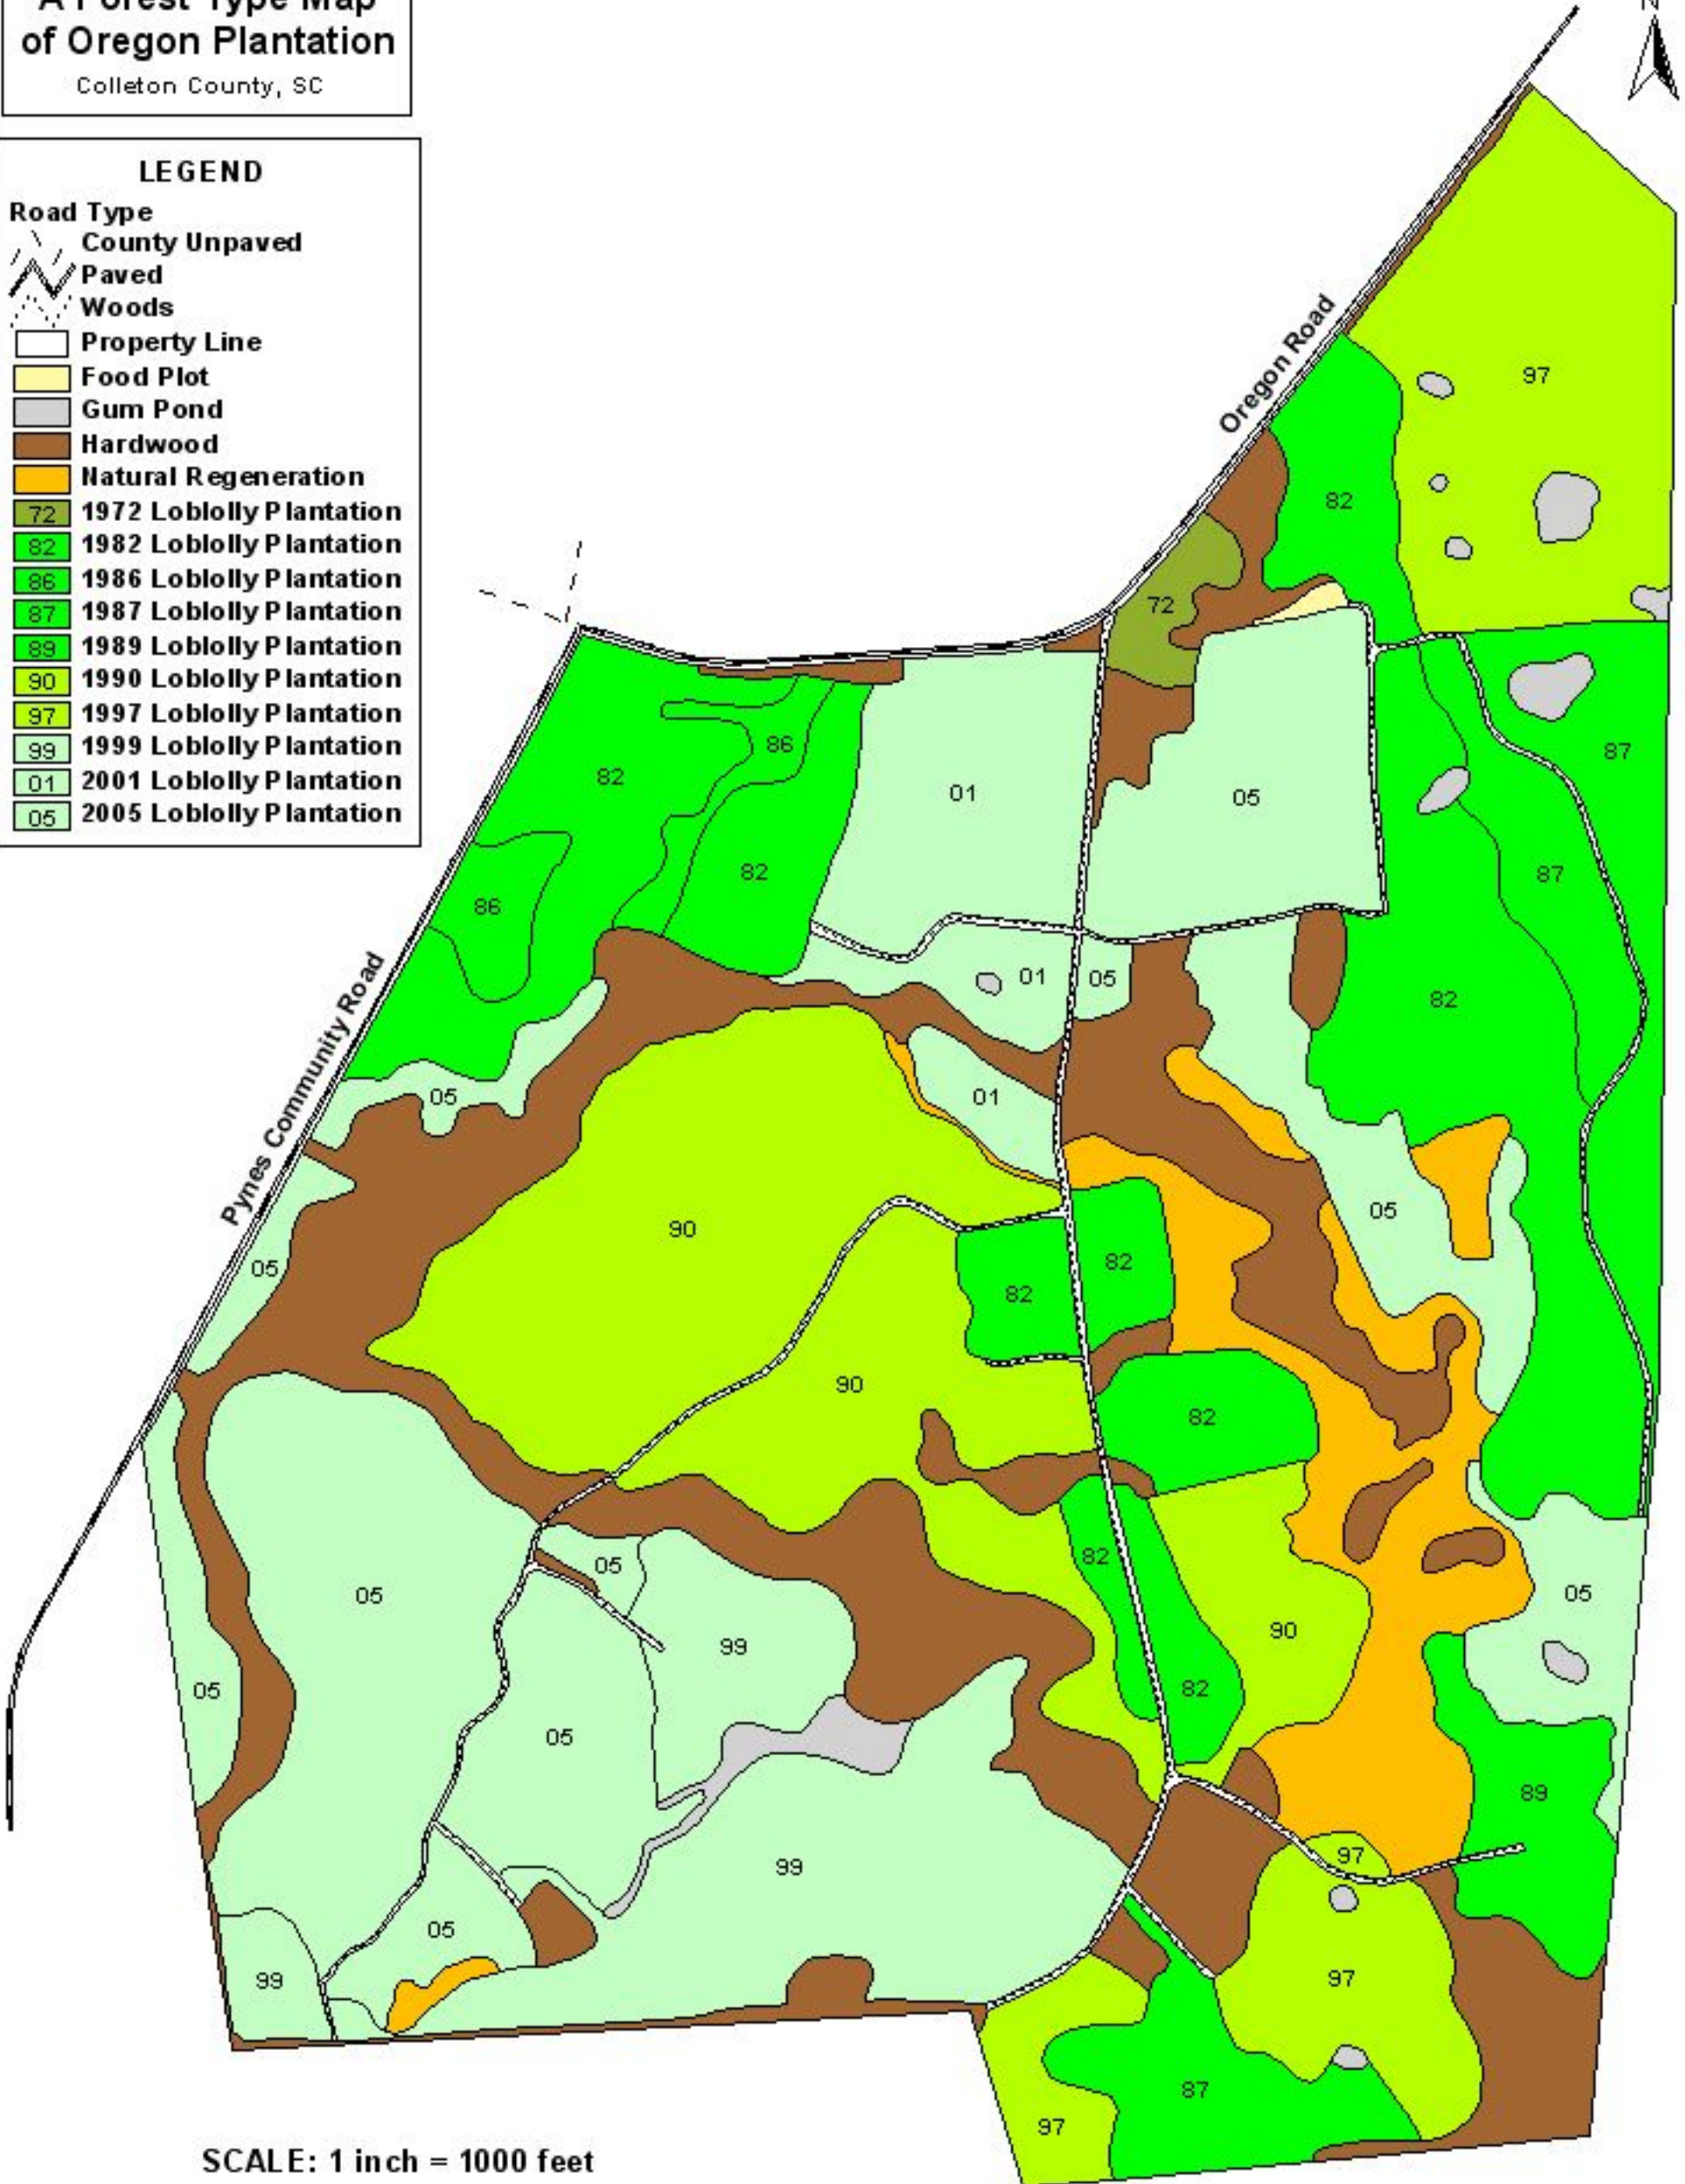

A Forest Type Map of Oregon Plantation

Colleton County, SC

LEGEND

Road Type

- County Unpaved
- Paved

Woods

- Property Line
- Food Plot
- Gum Pond
- Hardwood
- Natural Regeneration
- 1972 Loblolly P lantation
- 1982 Loblolly P lantation
- 1986 Loblolly P lantation
- 1987 Loblolly P lantation
- 1989 Loblolly P lantation
- 1990 Loblolly P lantation
- 1997 Loblolly P lantation
- 1999 Loblolly P lantation
- 2001 Loblolly P lantation
- 2005 Loblolly P lantation

SCALE: 1 inch = 1000 feet

1000 0 1000 2000 Feet