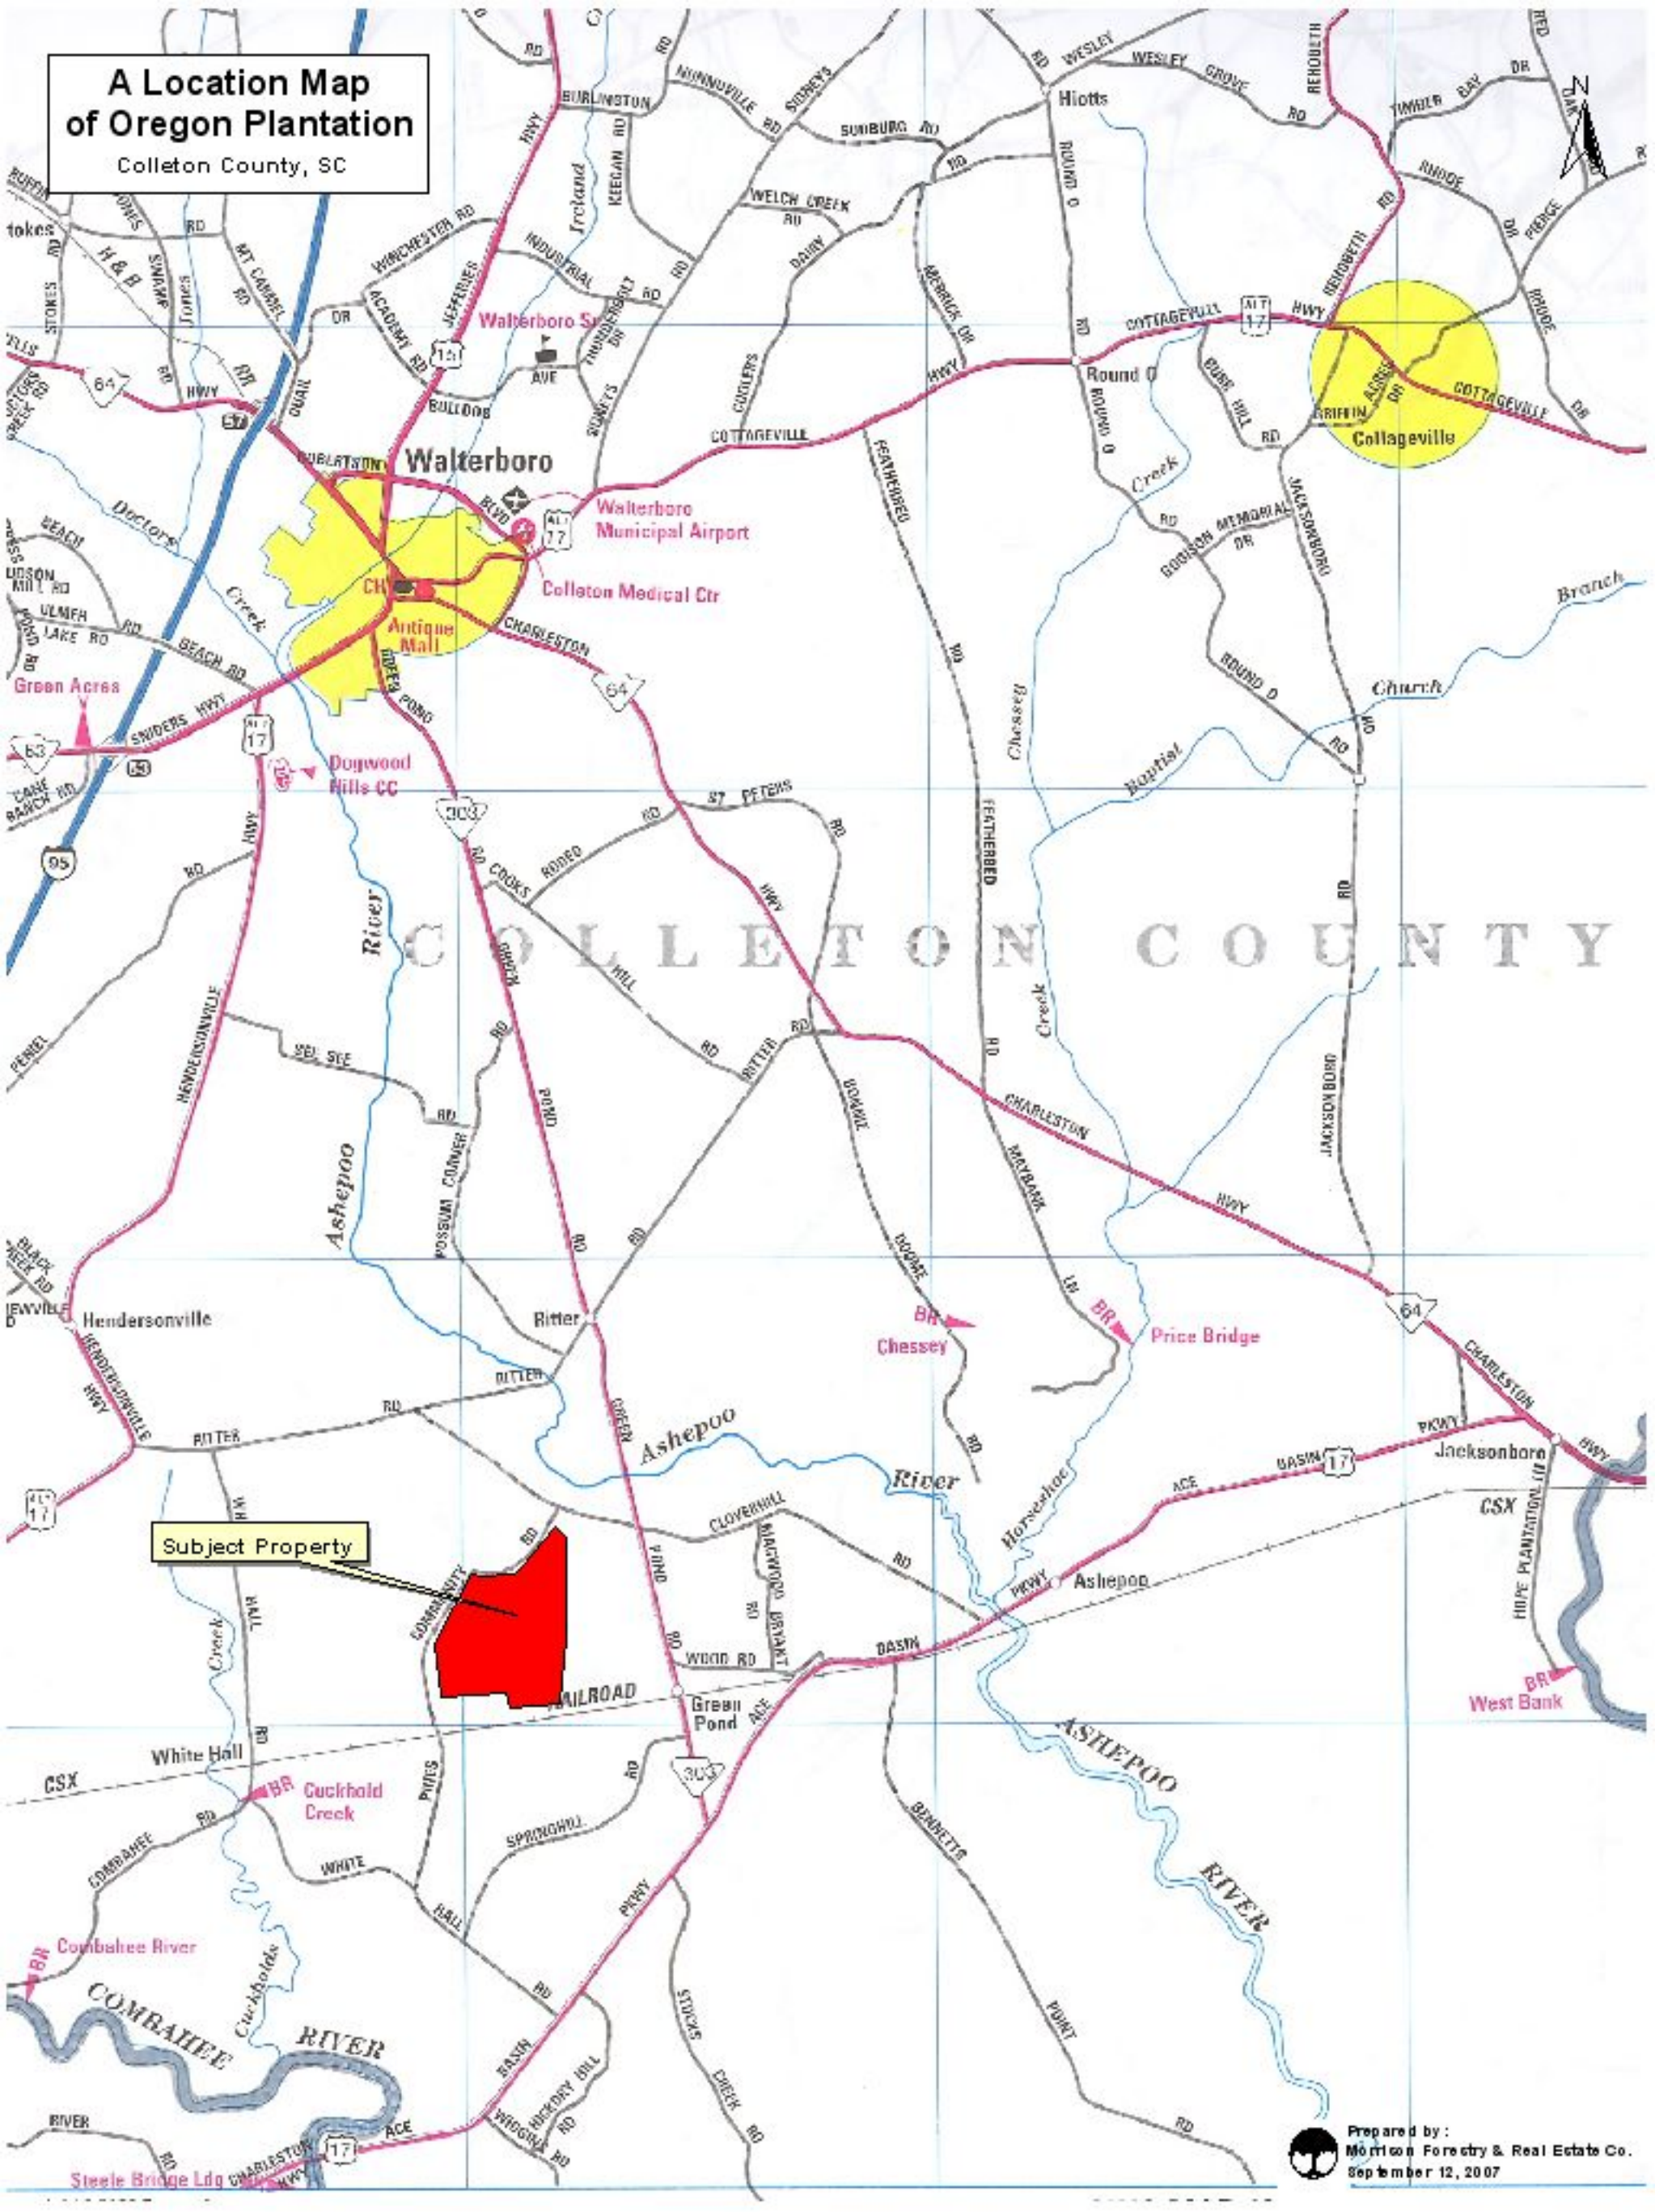

FOREST STAND ACREAGE SUMMARY
Oregon Plantation
September 12, 2007

<u>Forest Stand Type</u>	<u>Acres</u>
Food Plot	0.7
Gum Pond	11.3
Hardwood	153.9
Natural Regeneration	52.4
1972 Loblolly Plantation	5.5
1982 Loblolly Plantation	145.5
1986 Loblolly Plantation	12.3
1987 Loblolly Plantation	59.5
1989 Loblolly Plantation	16.8
1990 Loblolly Plantation	130.6
1997 Loblolly Plantation	89.7
1999 Loblolly Plantation	79.4
2001 Loblolly Plantation	44.7
2005 Loblolly Plantation	180.5
Roads & Open Areas	15.2
Total ArcView GIS Acres	<u>998.0</u>

A Location Map of Oregon Plantation

Colleton County, SC