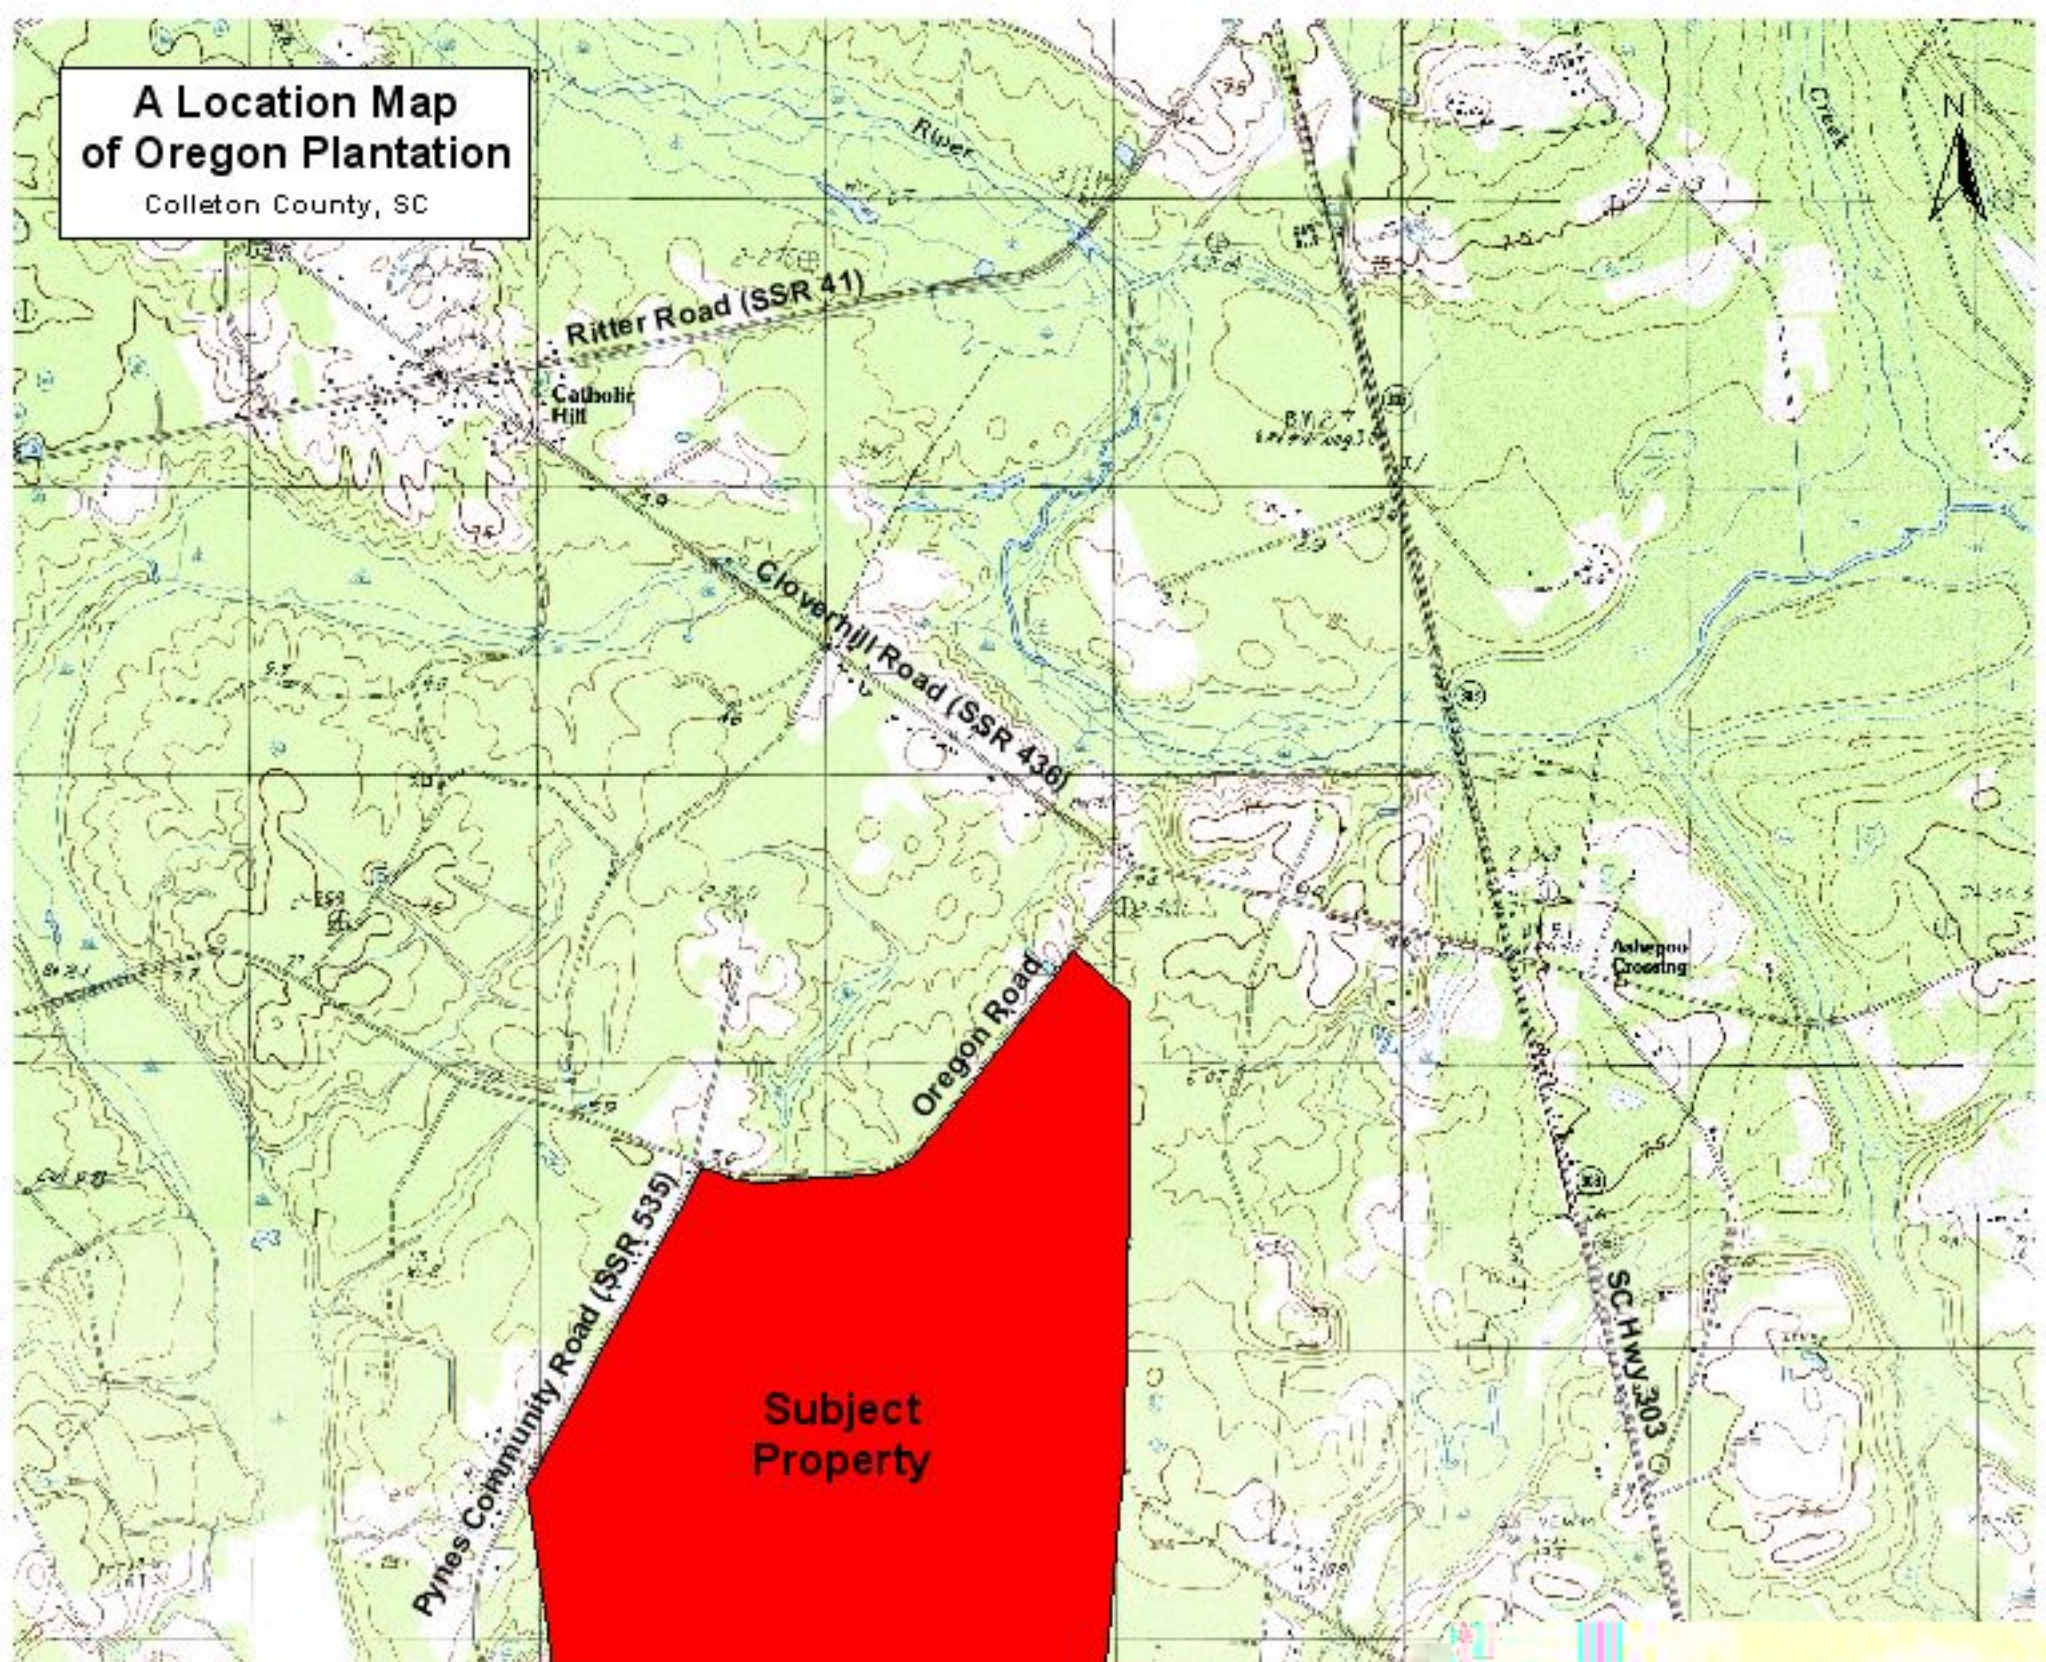

**A Location Map
of Oregon Plantation**
Colleton County, SC