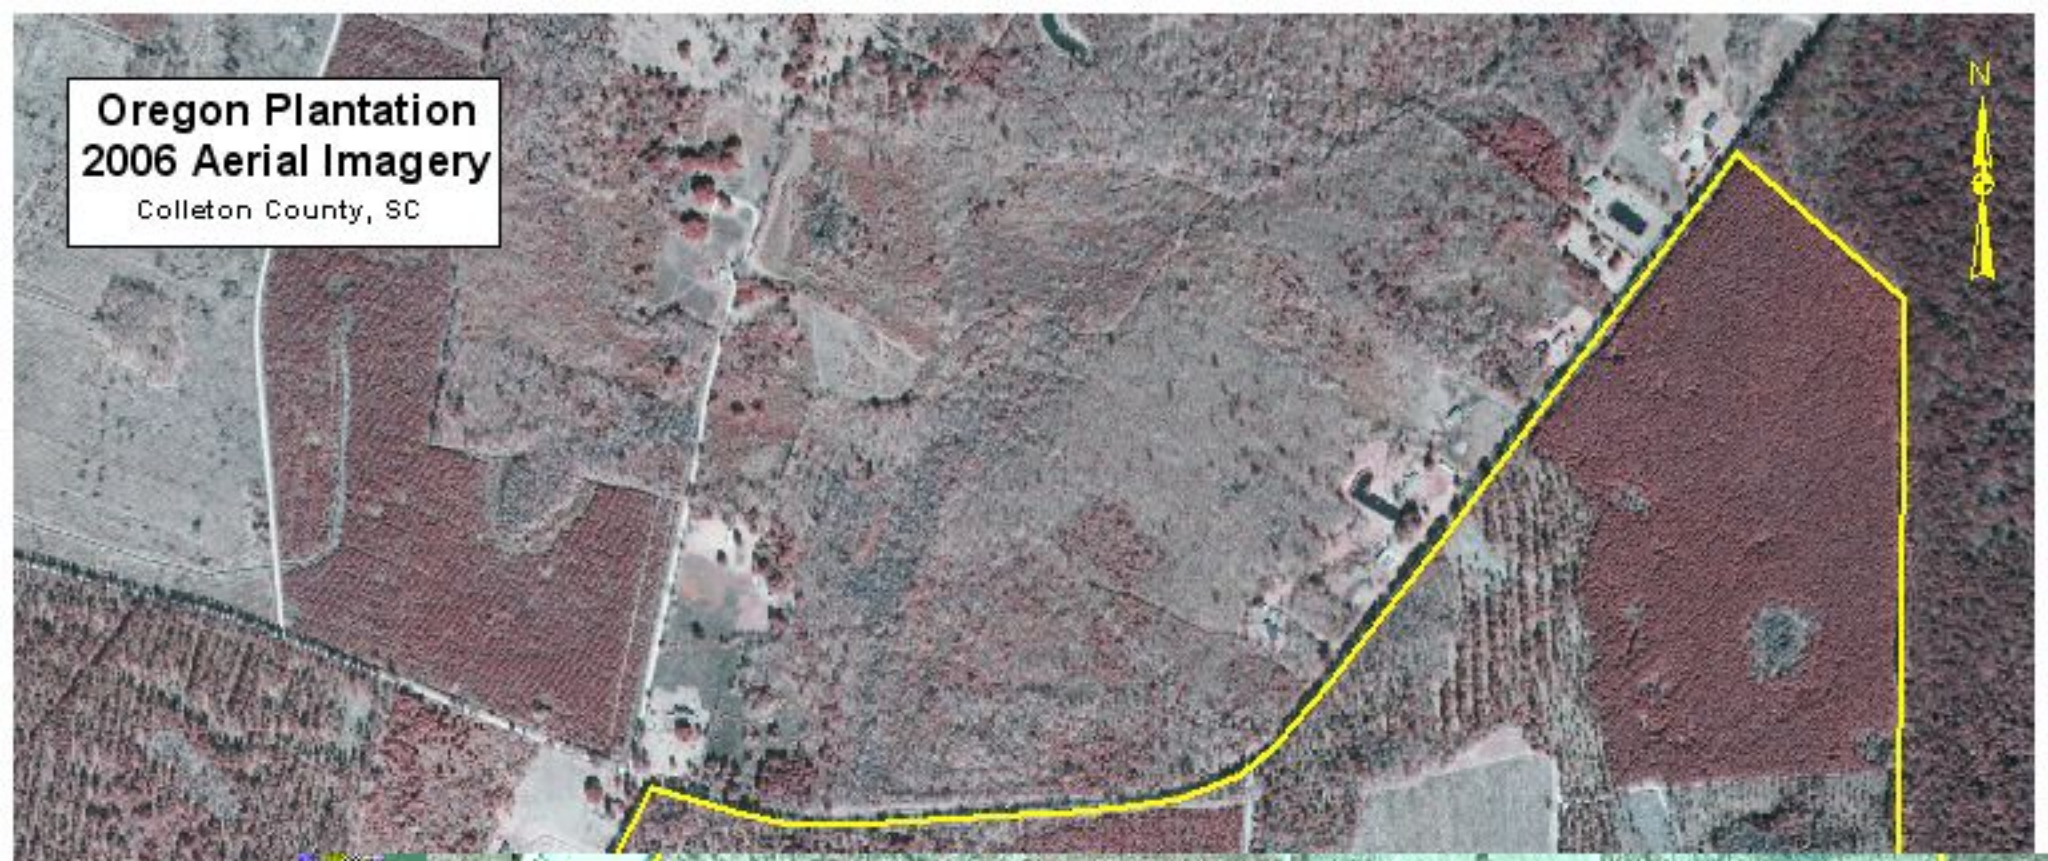

**Oregon Plantation
2006 Aerial Imagery**
Colleton County, SC

Prepared by:
Morgan Forestry & Real Estate Co.
September 12, 2007

SCALE: 1 inch = 1000 feet

heet