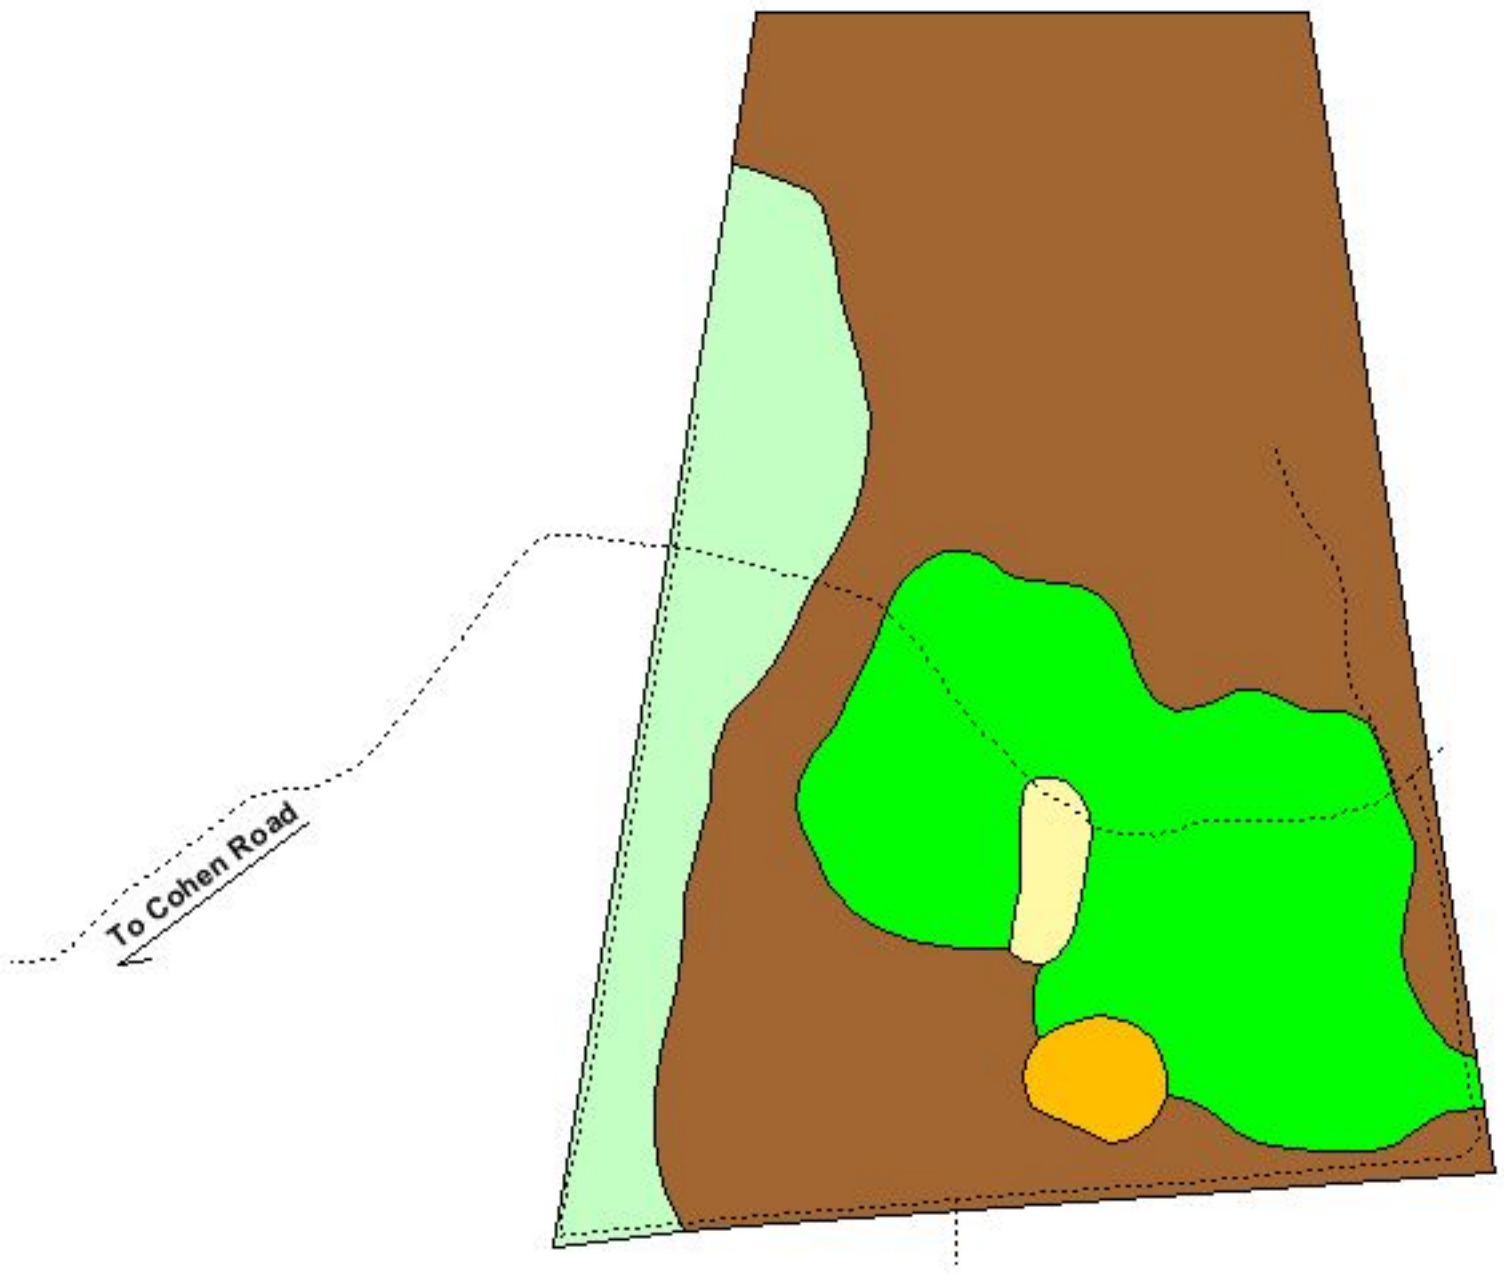

**A Forest Type Map
of the Tarboro Tract**
Jasper County, SC

LEGEND

- Road
- Property Line
- Bay
- Gum Pond
- 1994 Mixed Native Pine
- 1997 Loblolly Plantation
- Wildlife Food Plot

SCALE: 1 inch = 400 feet