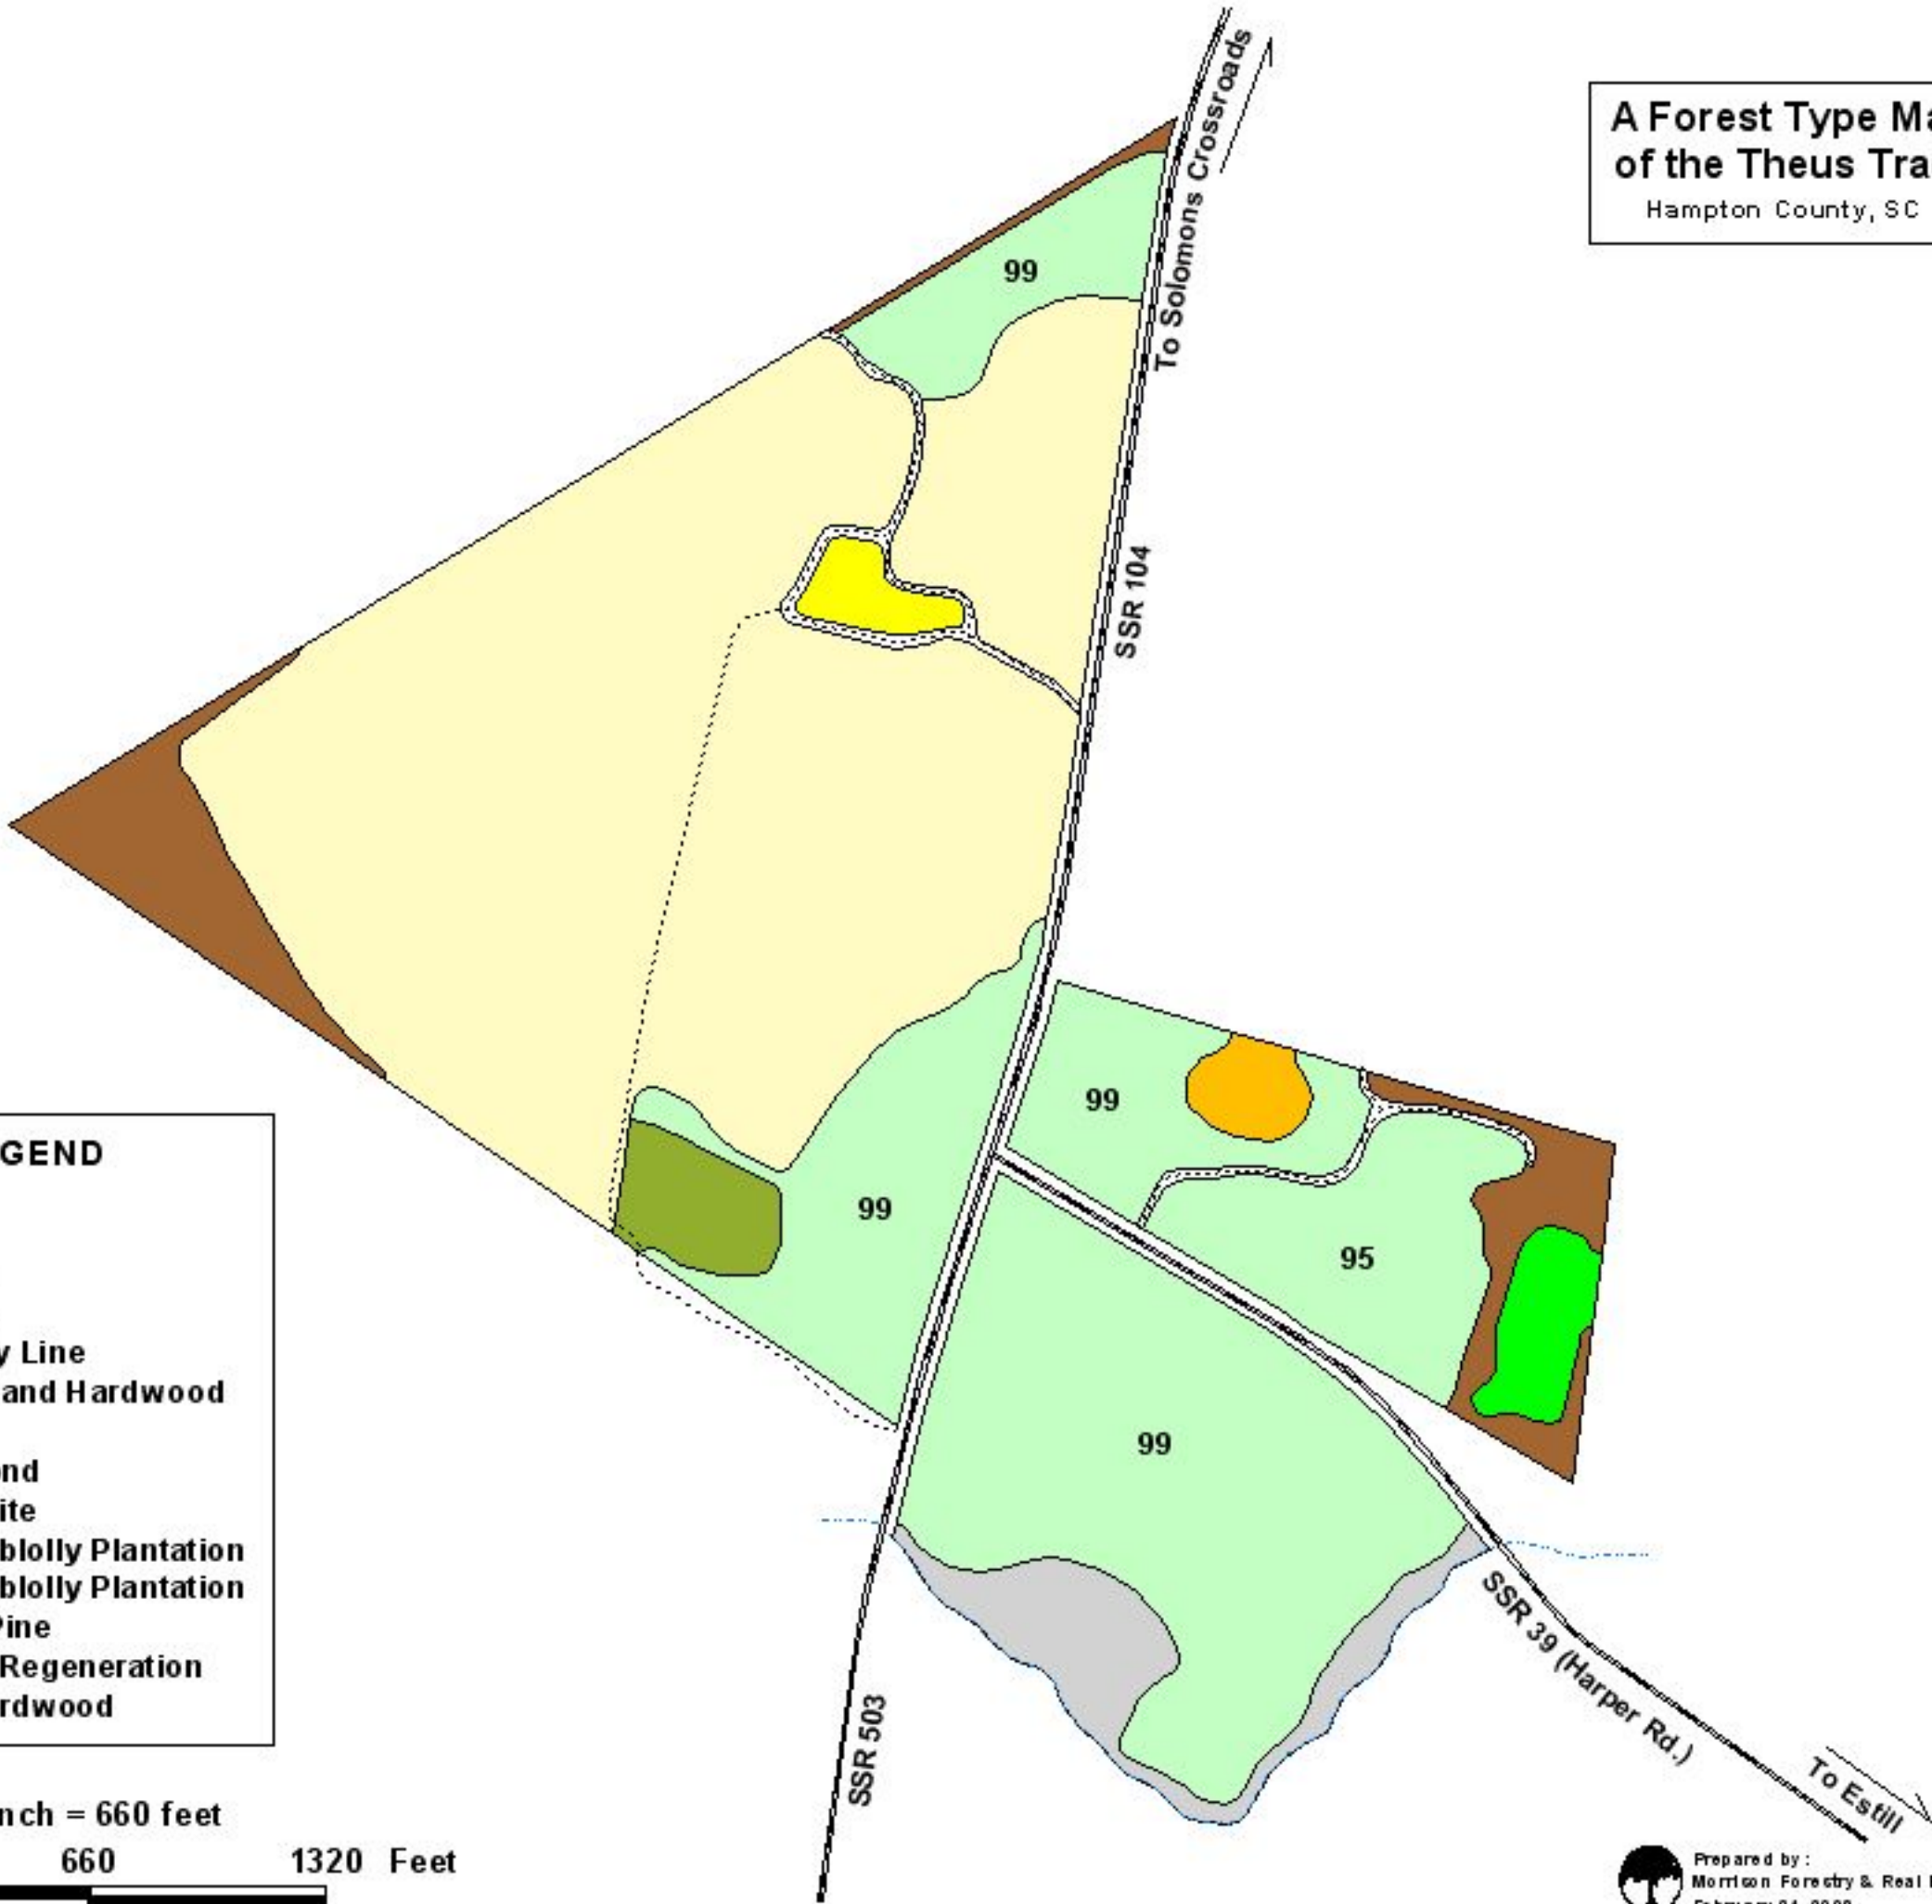

**A Forest Type Map  
of the Theus Tract**  
Hampton County, SC

**LEGEND**

**Road Type**  
Paved  
Woods  
Stream

Property Line

Bottomland Hardwood

Field

Gum Pond

Home Site

95 1995 Loblolly Plantation

99 1999 Loblolly Plantation

Native Pine

Natural Regeneration

Pine-Hardwood

SCALE: 1 inch = 660 feet