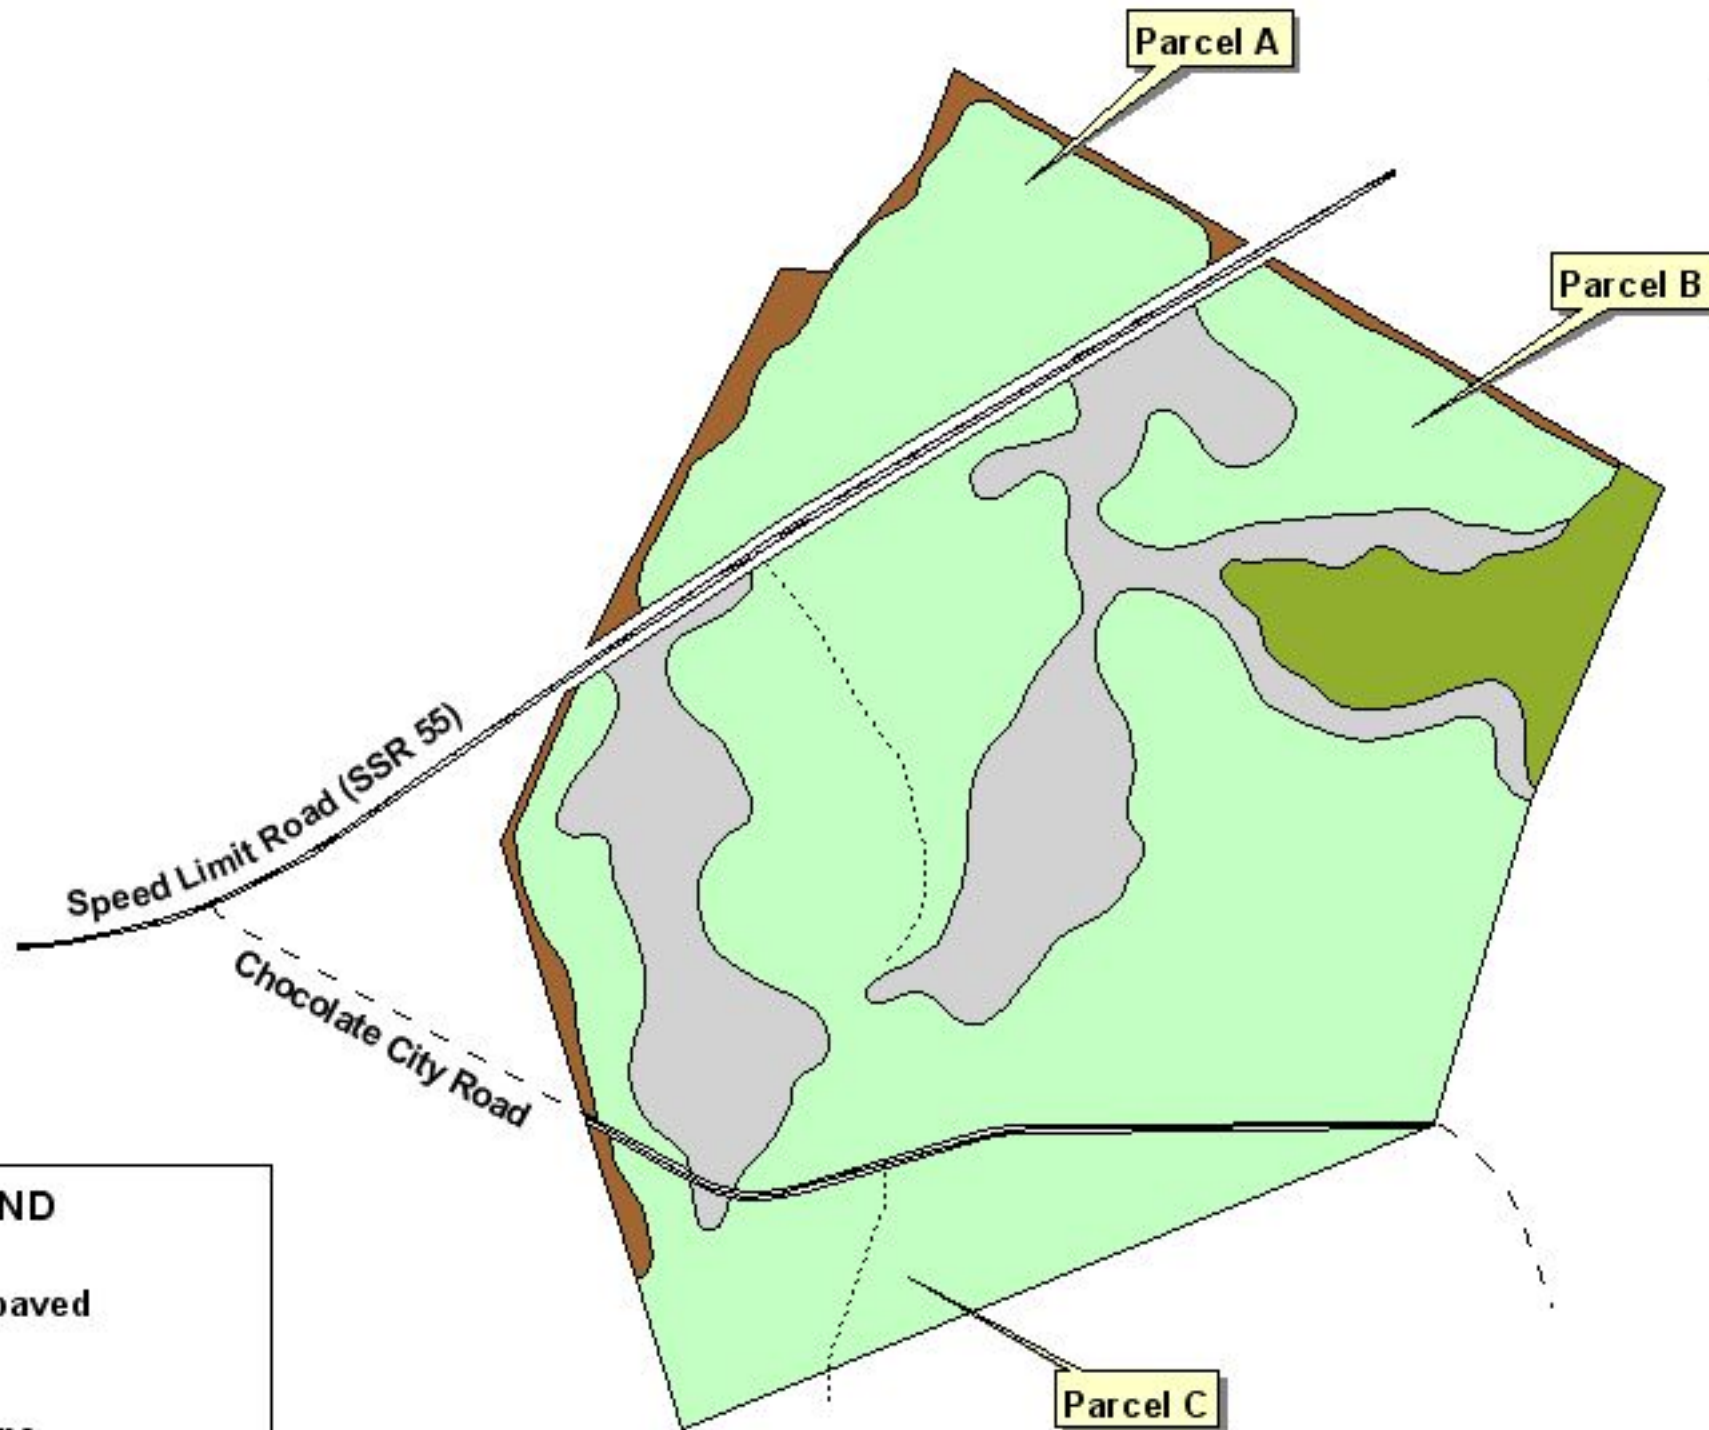

**A Forest Type Map
of the Thomas Tract**
Hampton County, SC

LEGEND

Road
County Unpaved
Paved

Woods
Property Line
Bay
Cypress Pond
1995 Loblolly Plantation
Pine-Hardwood

Parcel A = 18.308 Acres
Parcel B = 107.925 Acres
Parcel C = 16.969 Acres