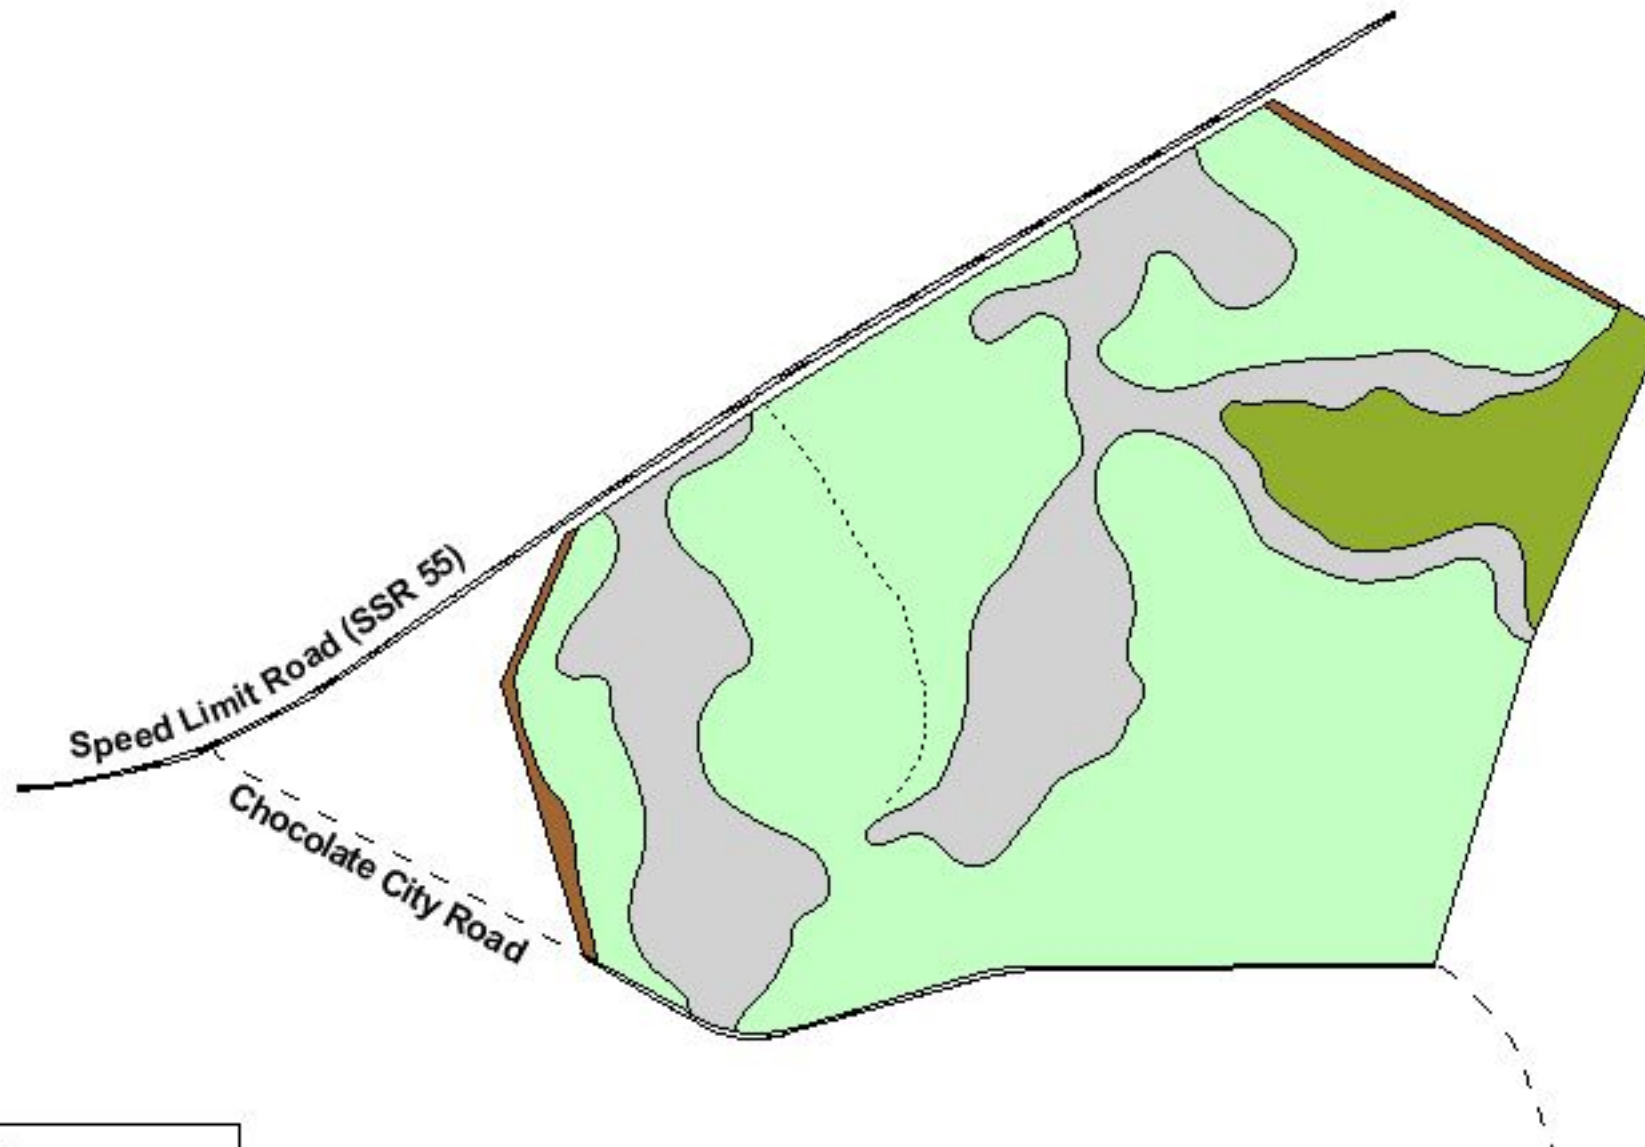

**A Forest Type Map
of the Thomas Tract**
Hampton County, SC

LEGEND

Road

- County Unpaved (dashed line)
- Paved (solid line)

Woods

- Property Line (solid black line)
- Bay (grey)
- Cypress Pond (dark green)
- 1995 Loblolly Plantation (light green)
- Pine-Hardwood (brown)