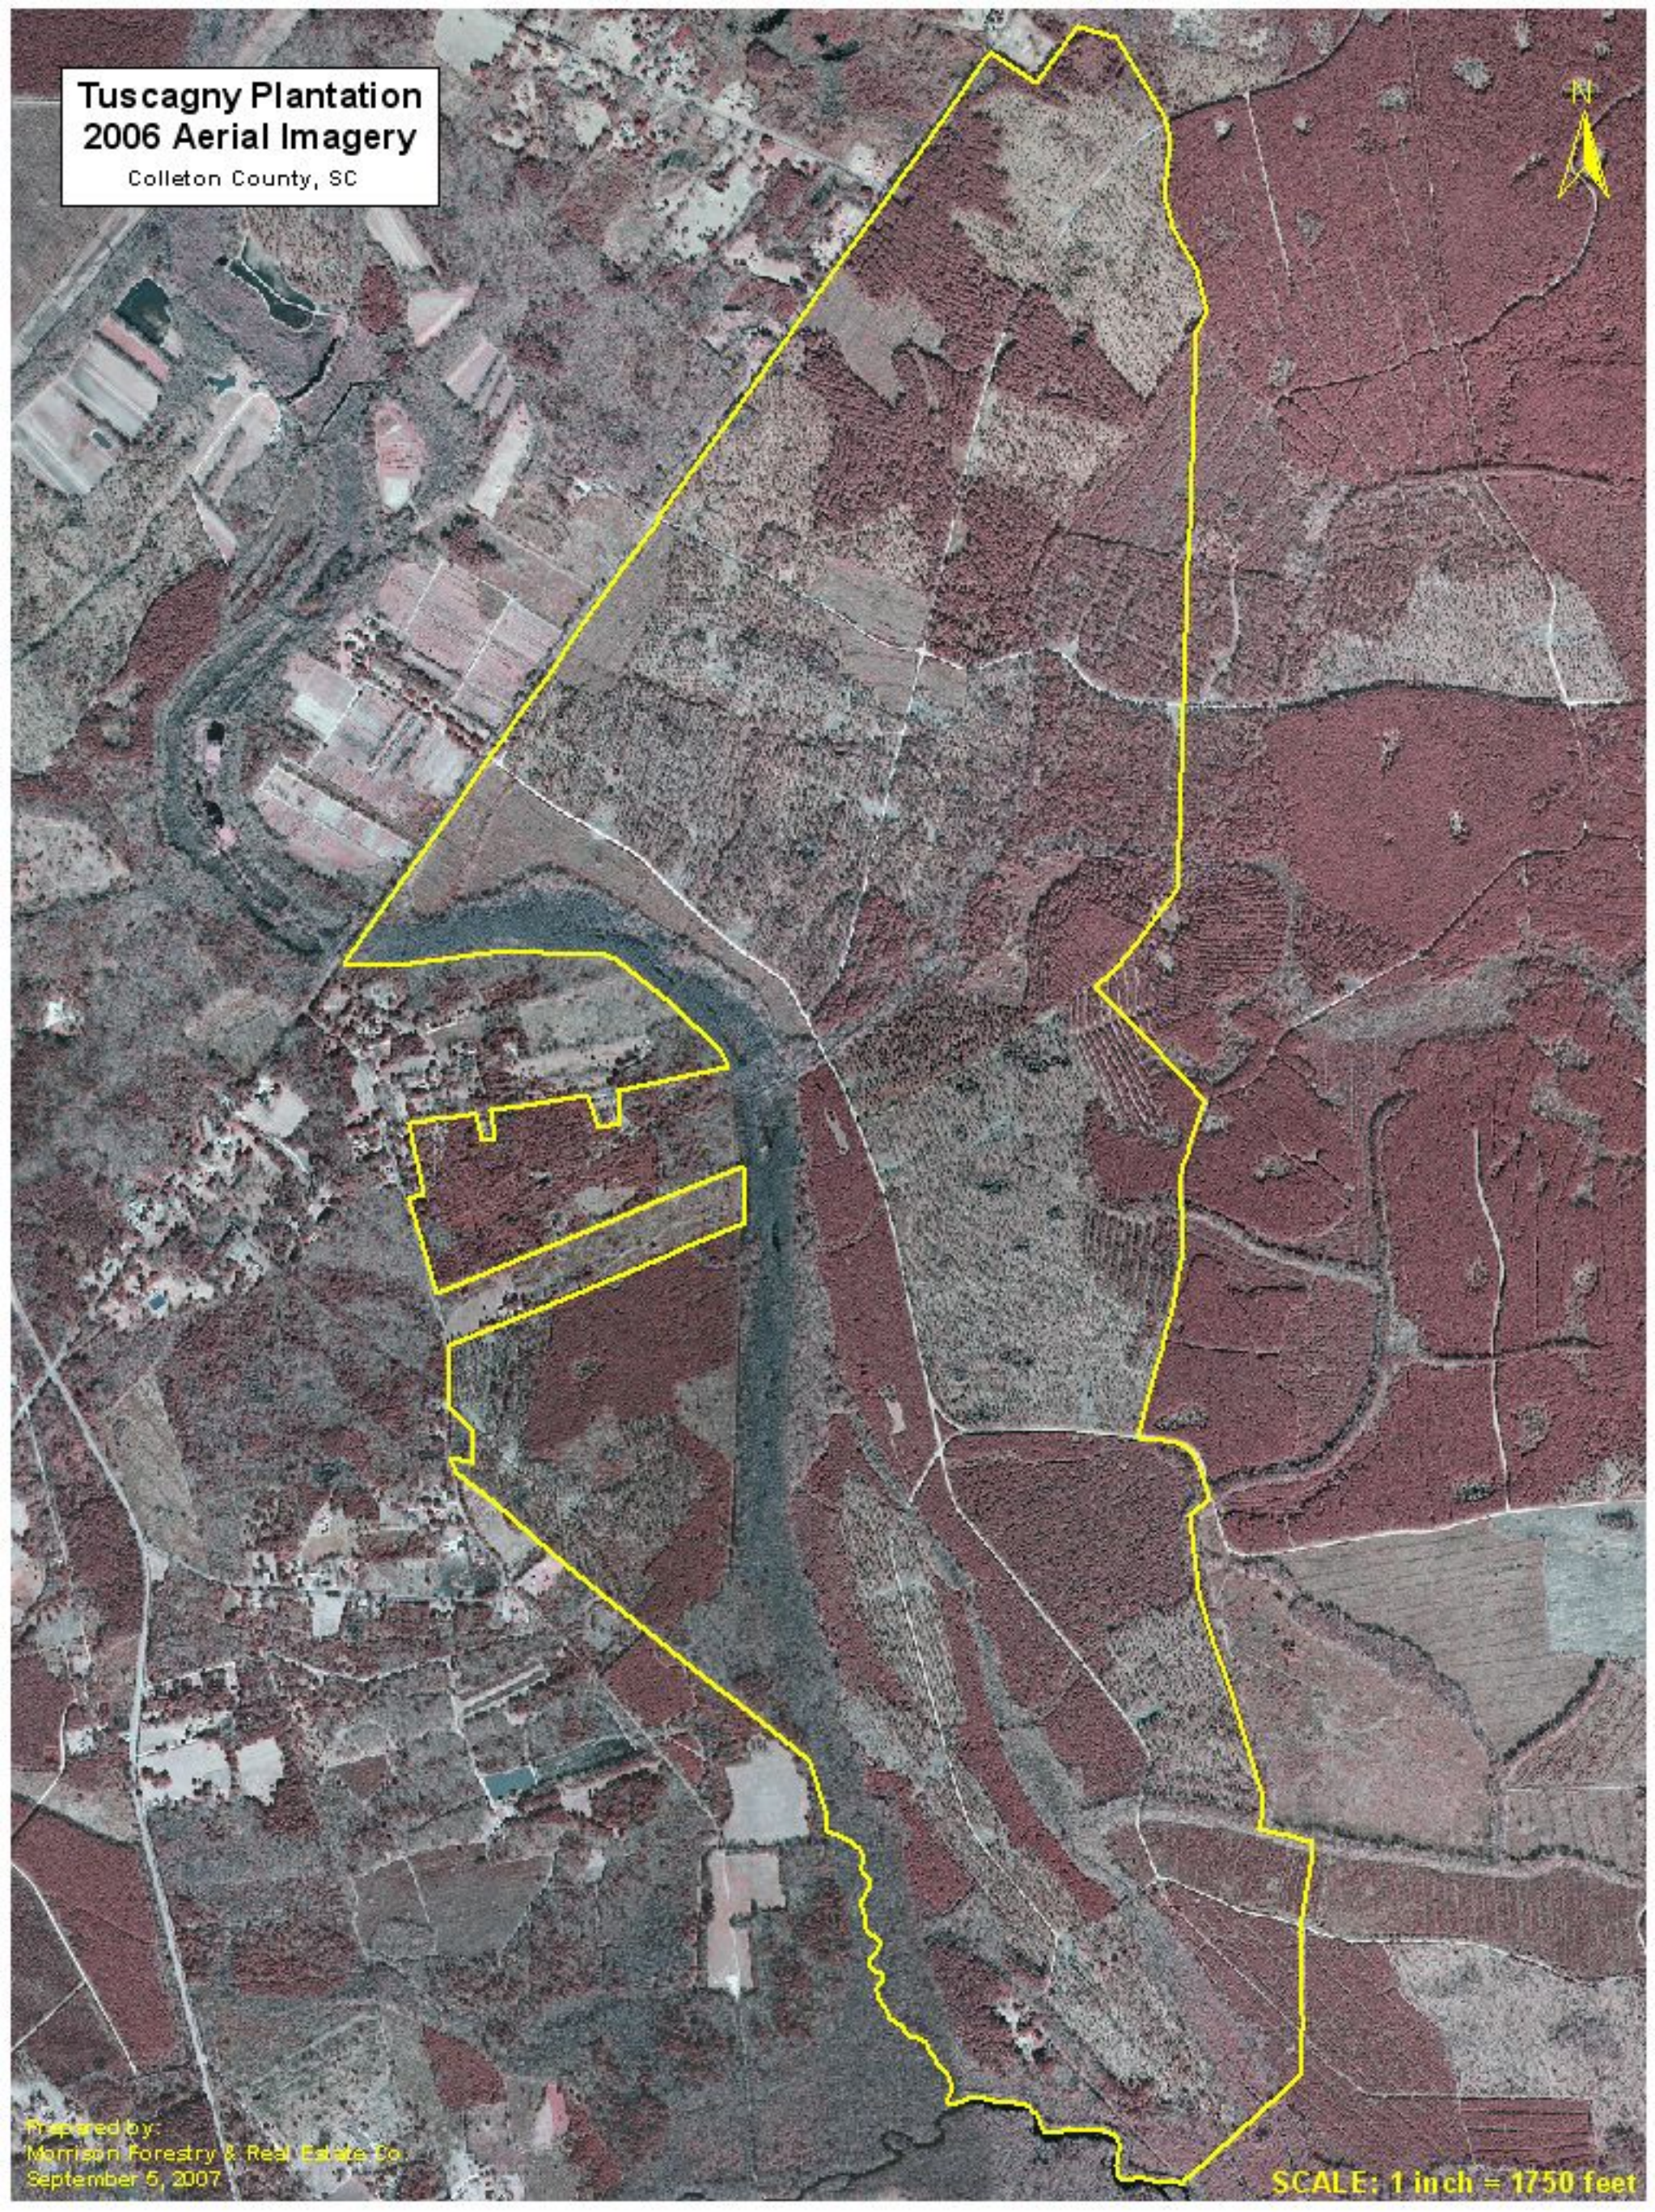

**Tuscagny Plantation  
2006 Aerial Imagery**

Colleton County, SC

Prepared by:  
Morrison Forestry & Real Estate Co.  
September 5, 2007

**SCALE: 1 inch = 1750 feet**