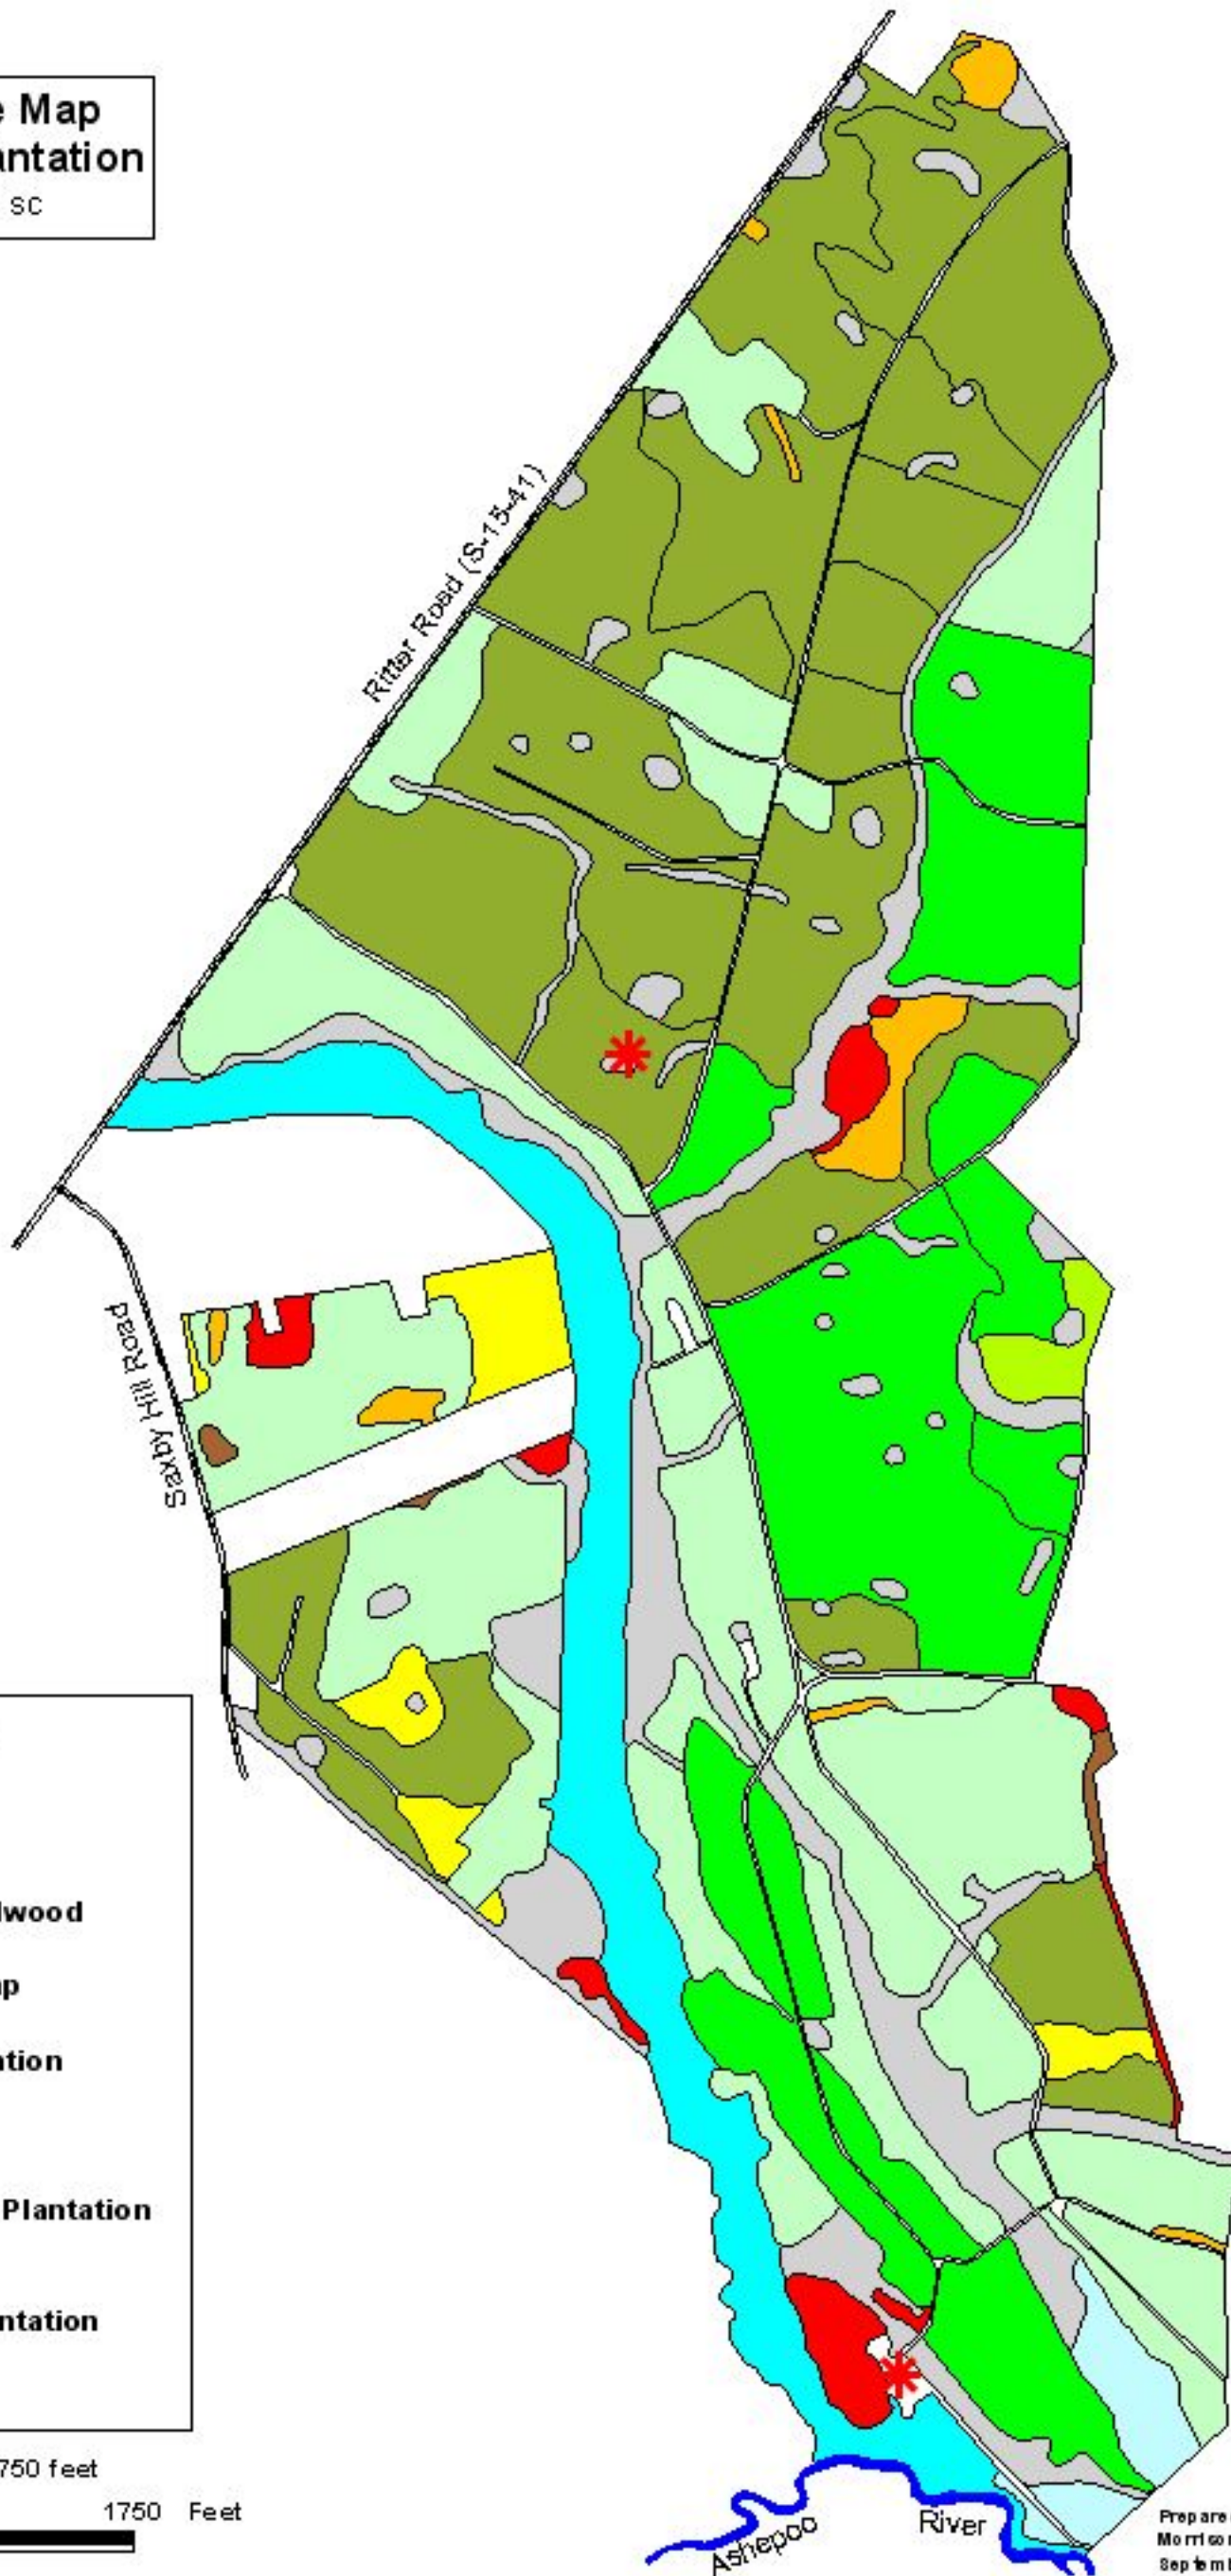

A Forest Type Map of Tuscagny Plantation

Colleton County, SC

LEGEND

-  Paved Road
-  Property Line
-  Home Site
-  Bottomland Hardwood
-  Hardwood
-  Hardwood Swamp
-  Native Pine
-  Natural Regeneration
-  Old Rice Field
-  Pine-Hardwood
-  Power Line
- Premerchable Pine Plantation**
-  Age Group 1
-  Age Group 2
- Merchantable Pine Plantation**
-  Age Group 3
-  Age Group 4

SCALE: 1 inch = 1750 feet

1750 0 1750 Feet

Prepared by:
Morrison Forestry & Real Estate Co.
September 6, 2007