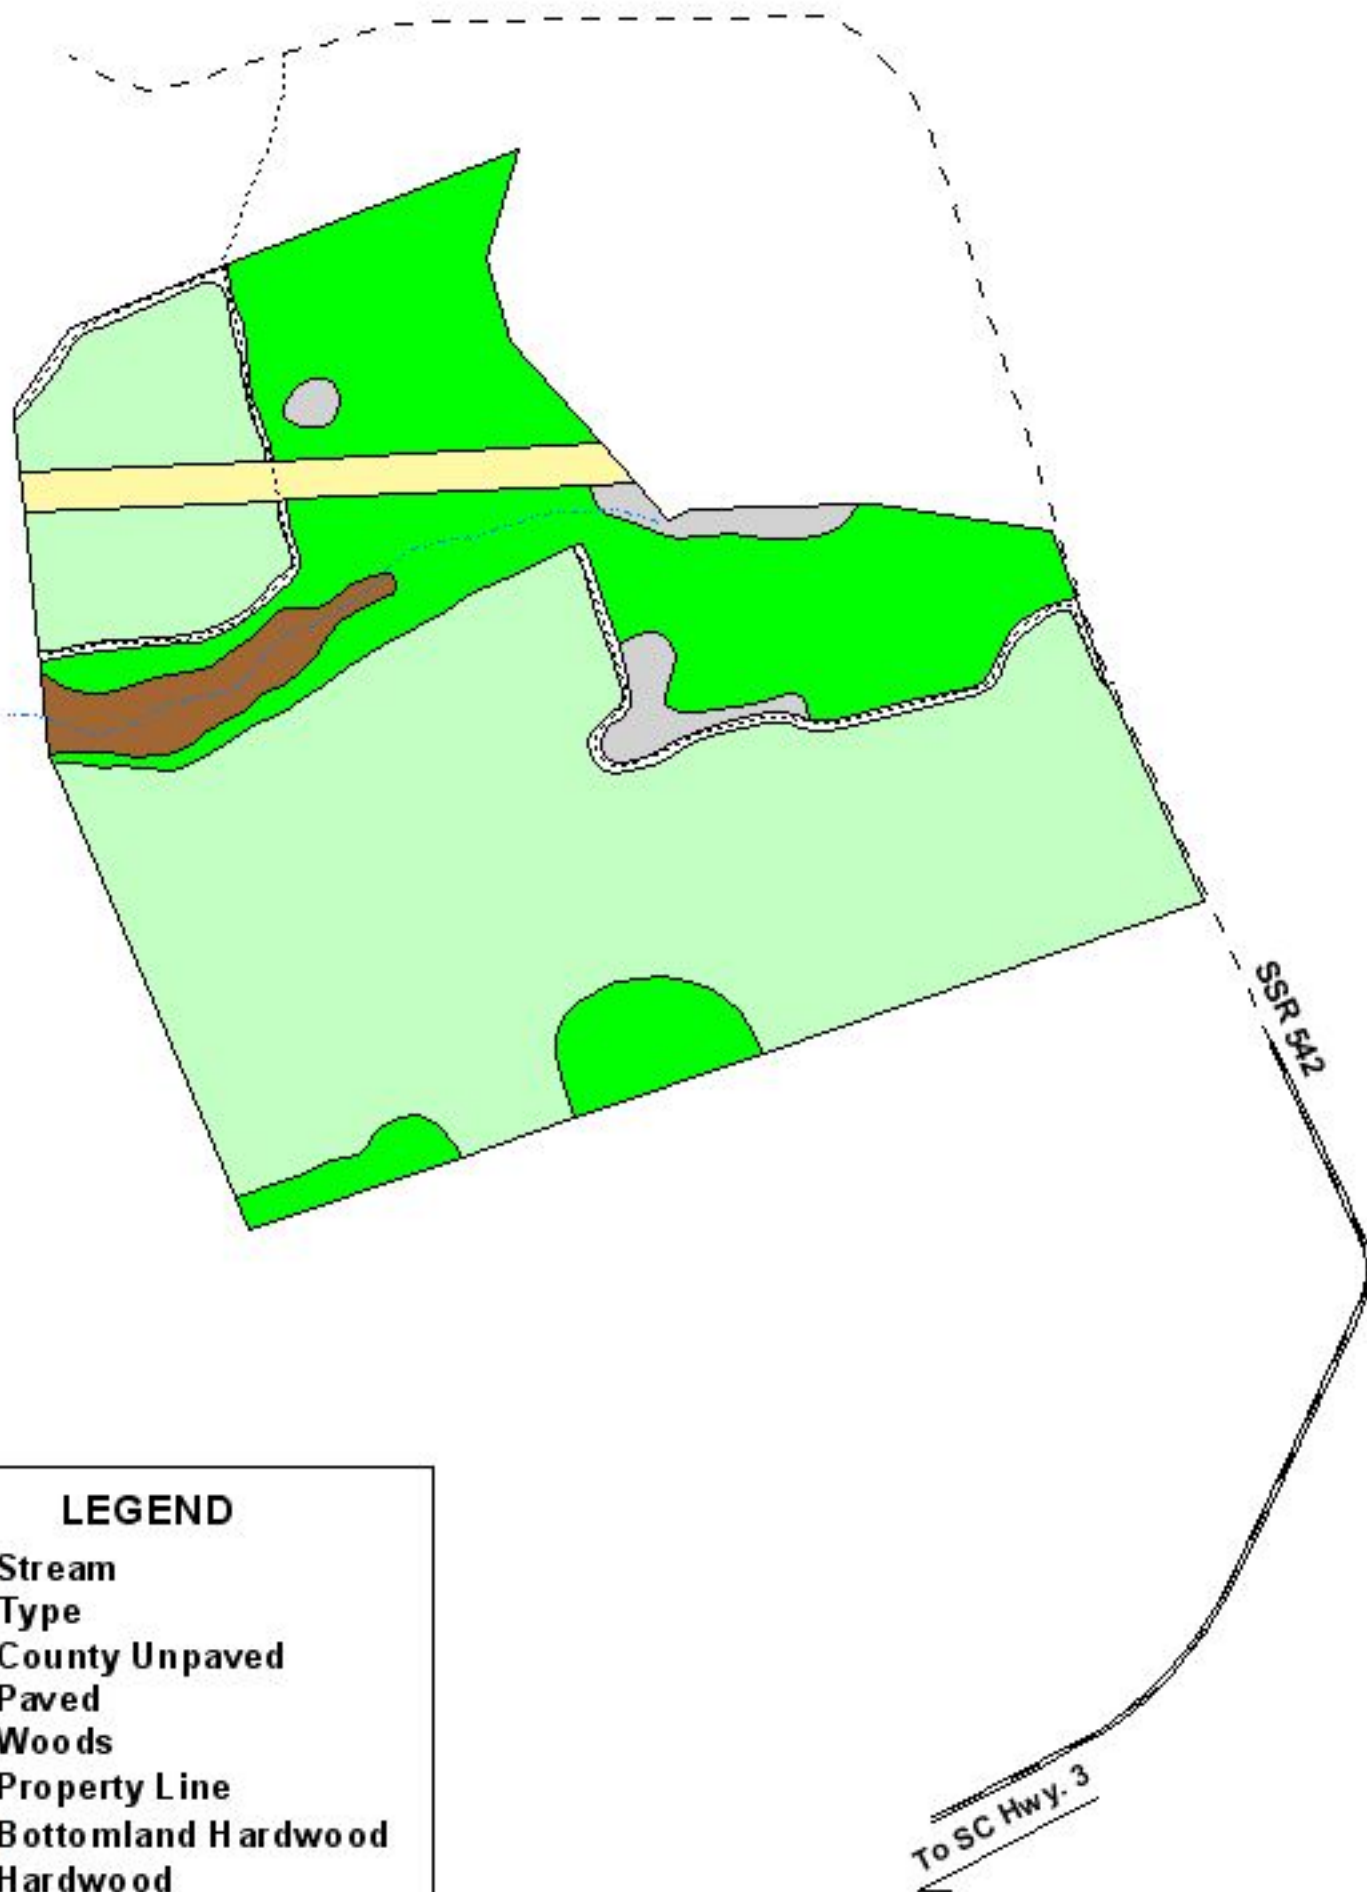

**A Forest Type Map
of the Velma Mikell Tract**
Hampton County, SC

LEGEND

- Stream
- Road Type**
- County Unpaved
- Paved
- Woods**
- Property Line
- Bottomland Hardwood
- Hardwood
- 1980 Loblolly Plantation
- 2001 Loblolly Plantation
- Power Line

SCALE: 1 inch = 660 feet