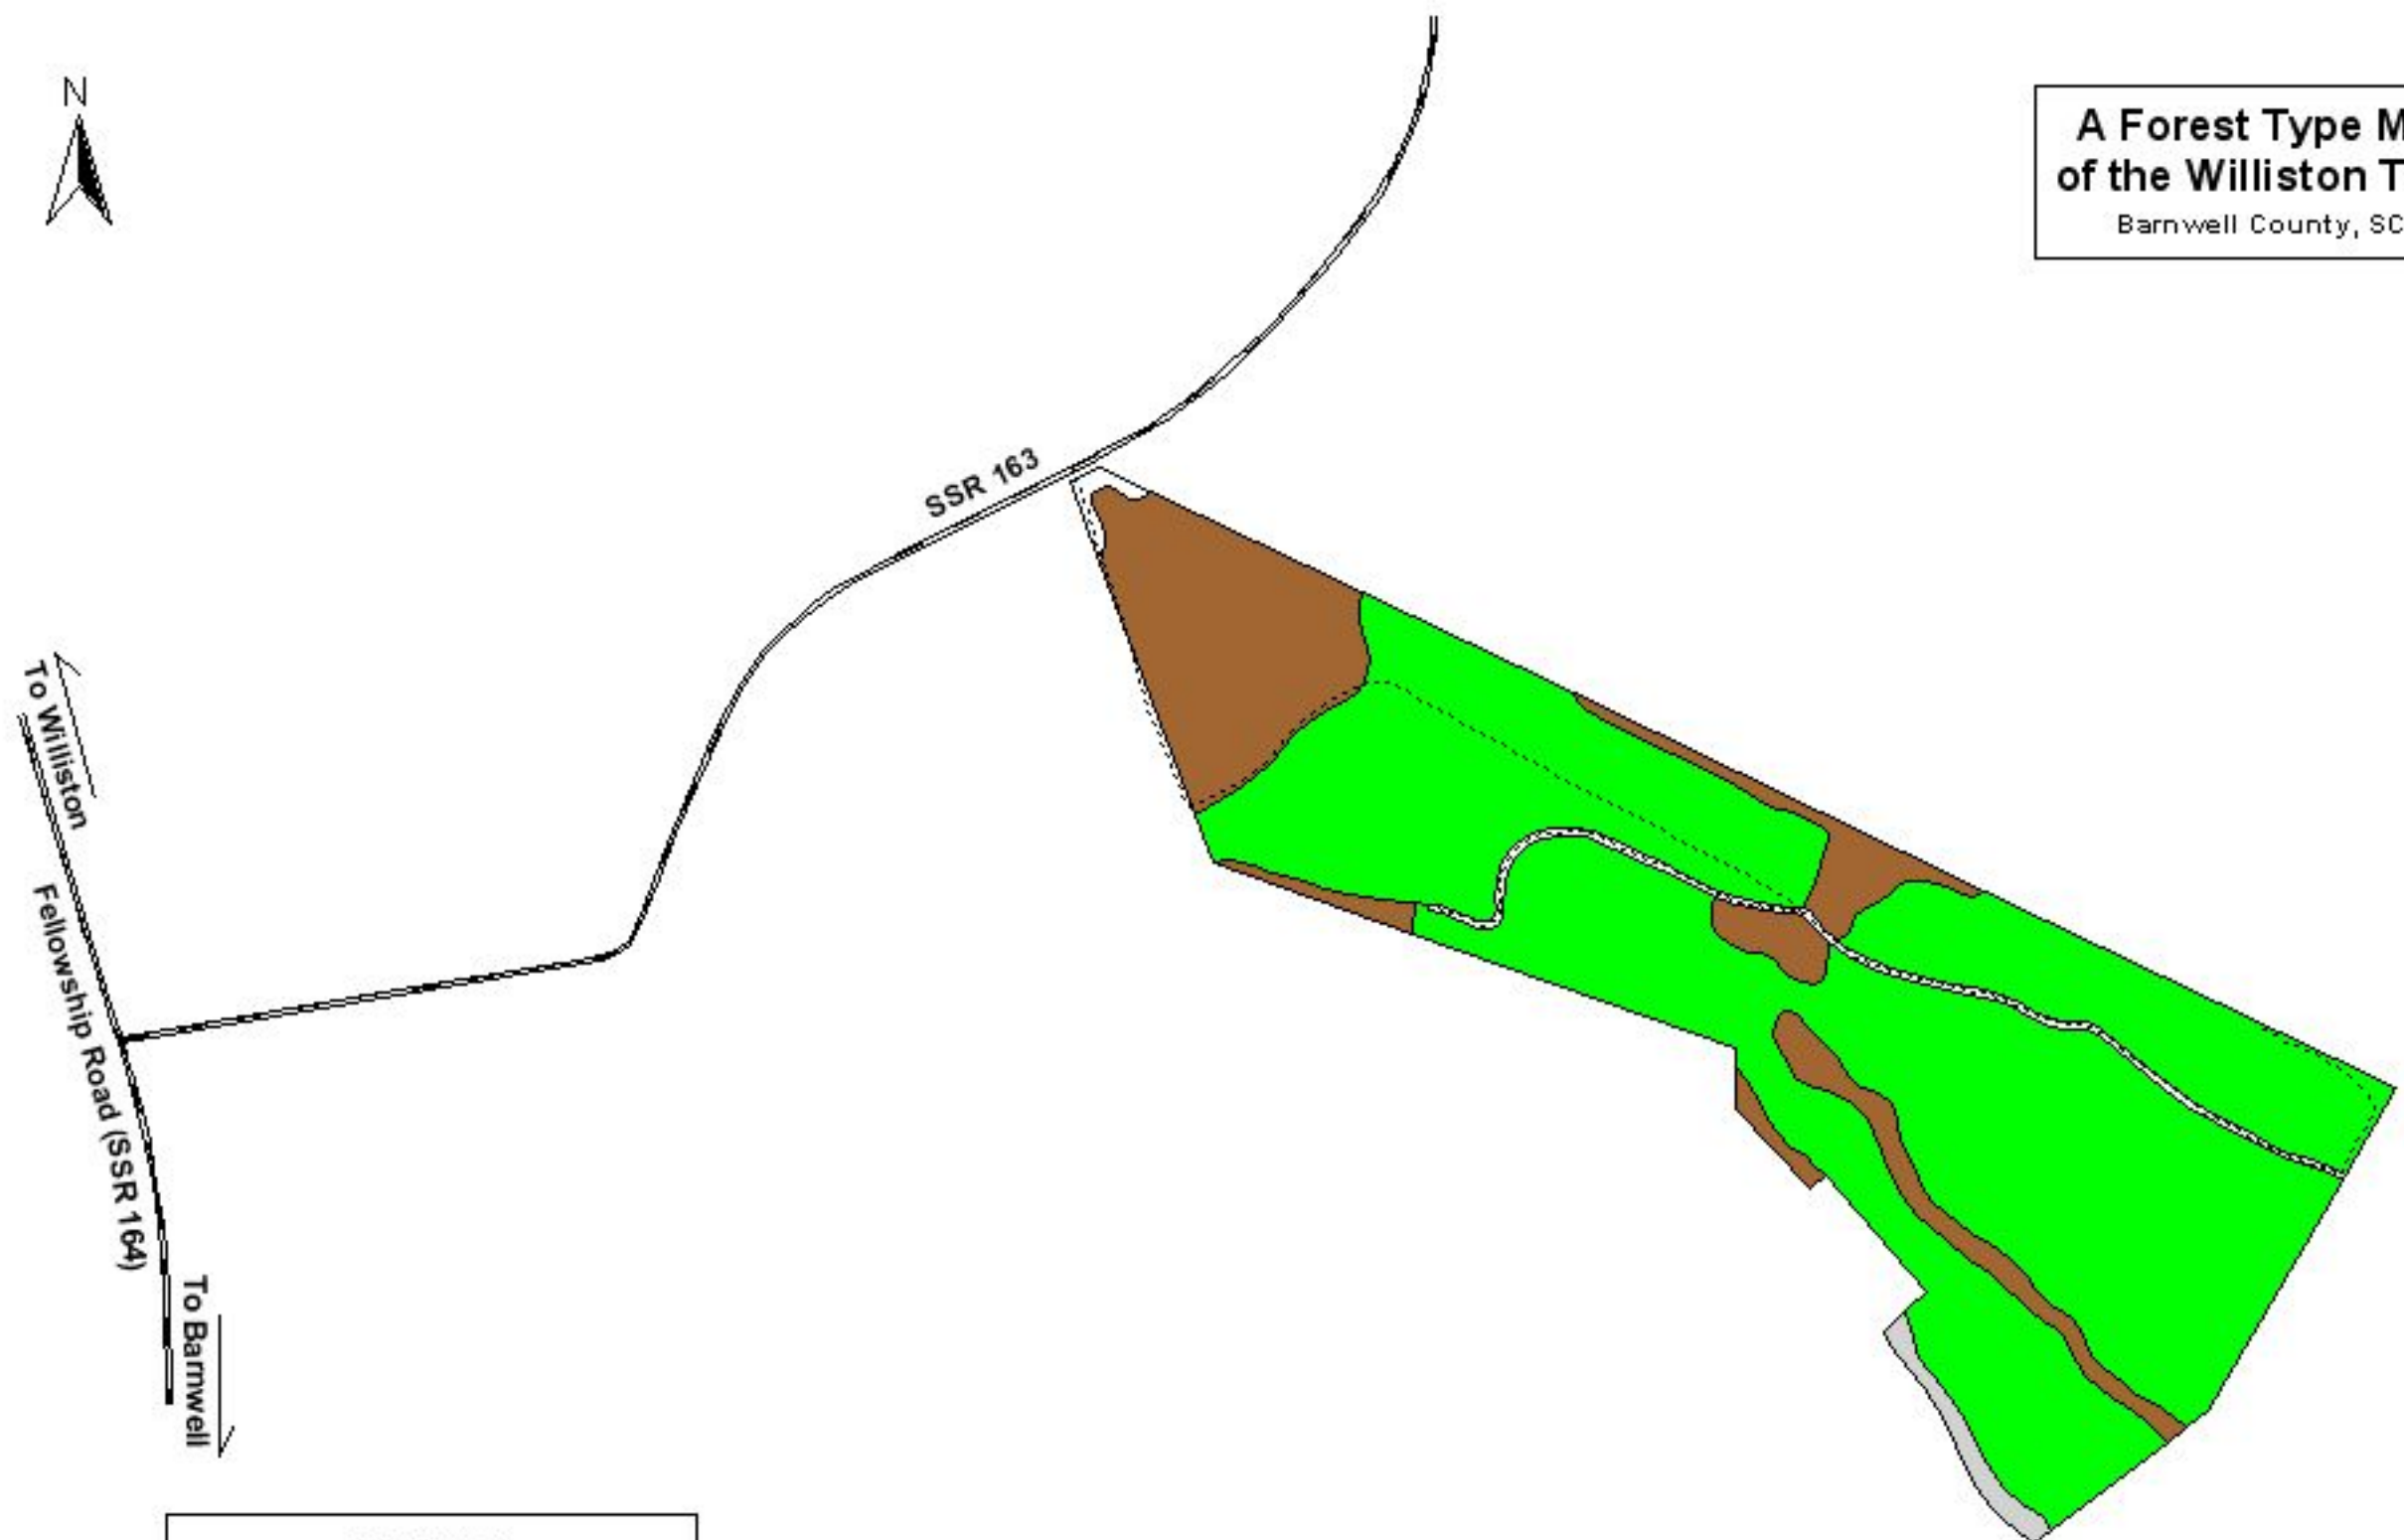

**A Forest Type Map
of the Williston Tract**
Barnwell County, SC

To Williston
Fellowship Road (SSR 164)
To Barnwell

SSR 163

LEGEND

Road Type
Paved

Woods
Property Line

Bottomland Hardwood

1988 Loblolly Plantation

Pine-Hardwood

SCALE: 1 inch = 750 feet