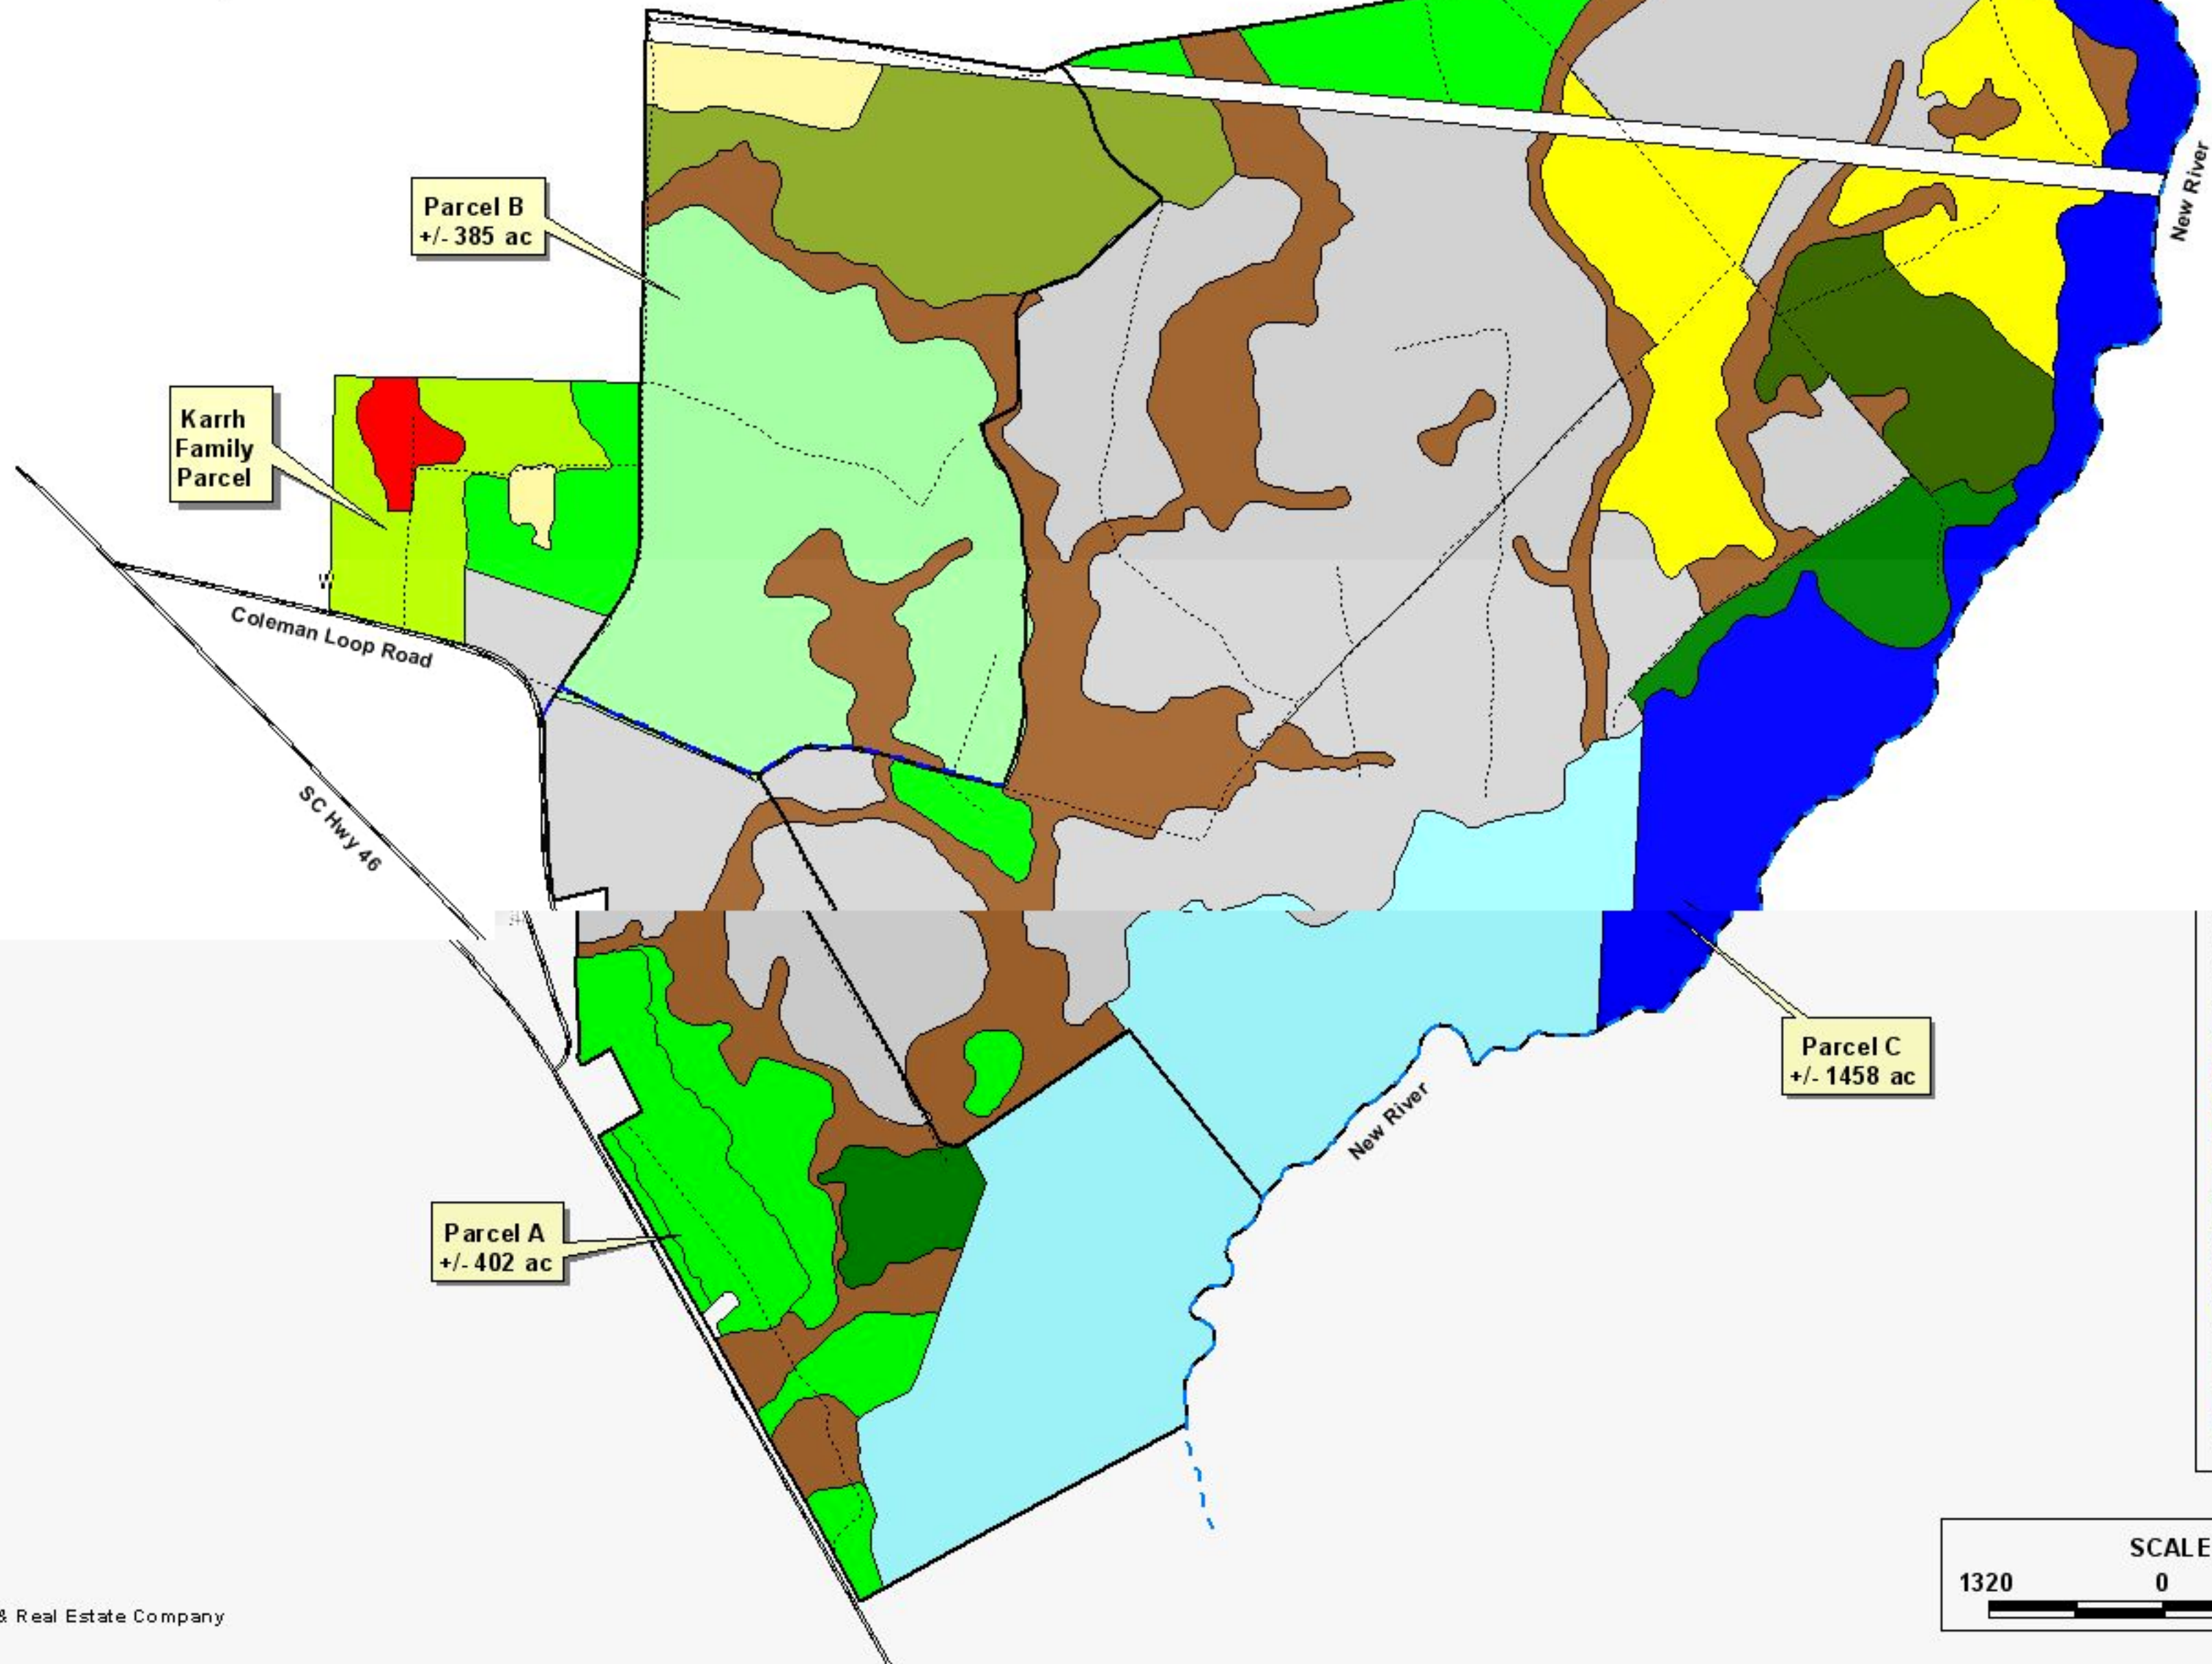

**A Forest Type Map  
of Coleman Plantation**  
Jasper County, SC

Karrh Family Parcel

Parcel B  
+/- 385 ac

Parcel C  
+/- 1458 ac

Parcel A  
+/- 402 ac

**LEGEND**

- Access Road
- New River
- Road Type**
- Paved
- Woods**
- Subdivision Boundary
- Property Line
- Field
- Hardwood Swamp
- Home Site
- 1970 Loblolly Plantation
- 1980 Loblolly Plantation
- 1980 Loblolly Plantation
- 1999 Loblolly Plantation
- 2001 Loblolly Plantation
- 2003 Loblolly Plantation
- 2013 Loblolly Plantation
- Native Pine Regeneration
- Old Rice Field
- Pine-Hardwood Flat
- Power Line